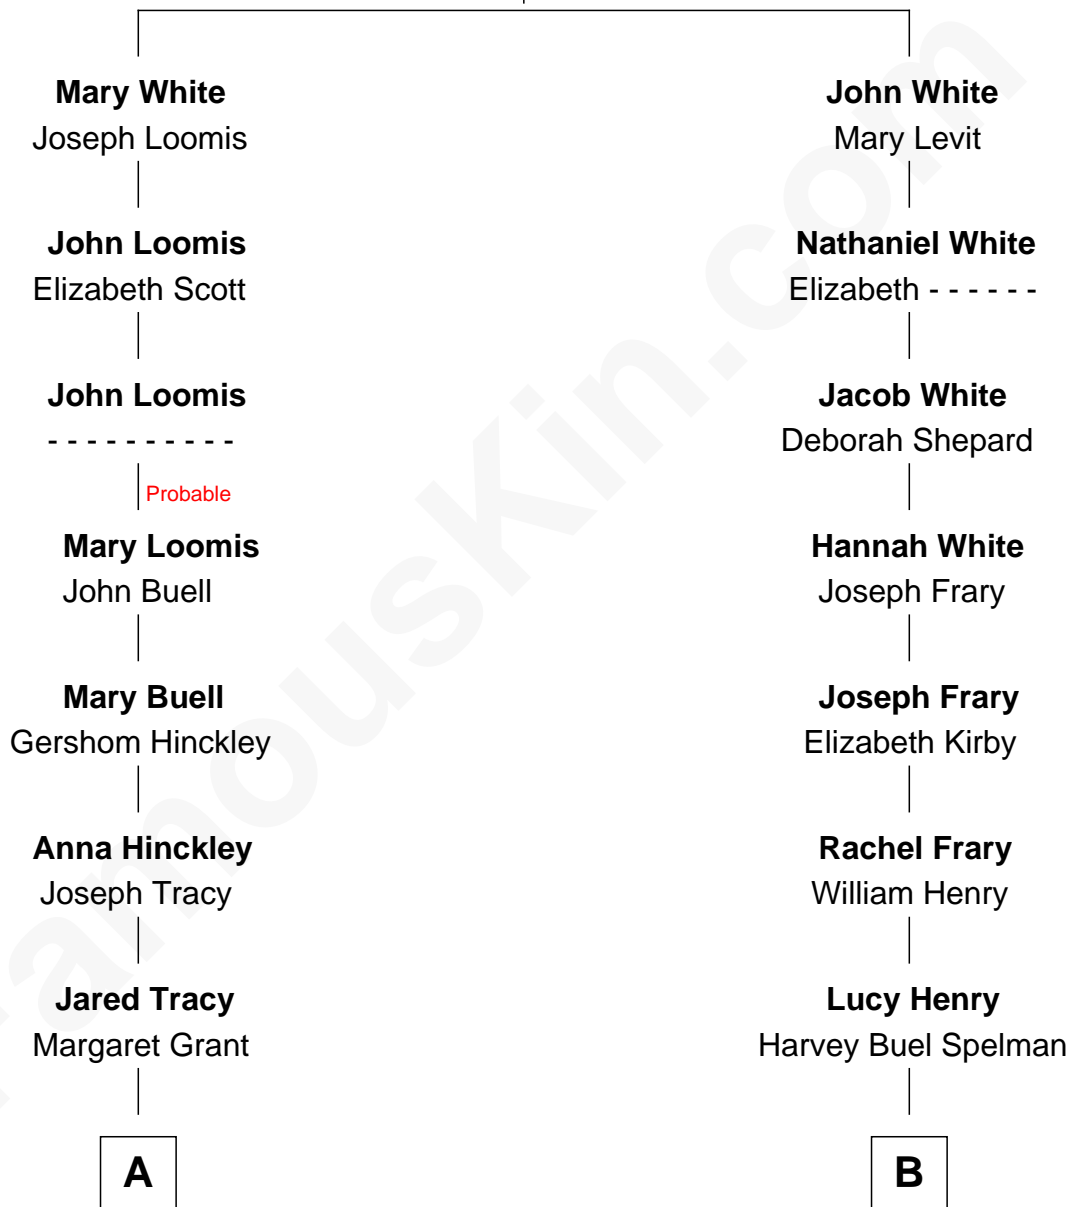

# FamousKin.com Relationship Chart of

**J.P. Morgan, Jr.**

*American Banker and Philanthropist*

9th cousin 1 time removed of

**Nelson Rockefeller**

*41st U.S. Vice-President*

**Robert White**

Bridget Allgar

**A**

**William Gedney Tracy**

Rachel Huntington

**Charles F. Tracy**

Louisa Kirkland

**Frances Louisa Tracy**

John Pierpont Morgan

**J.P. Morgan, Jr.**

*American Banker and Philanthropist*

**B**

**Laura Celestia Spelman**

John Davison Rockefeller

**John Davison Rockefeller**

Abby Greene Aldrich

**Nelson Rockefeller**

*41st U.S. Vice-President*