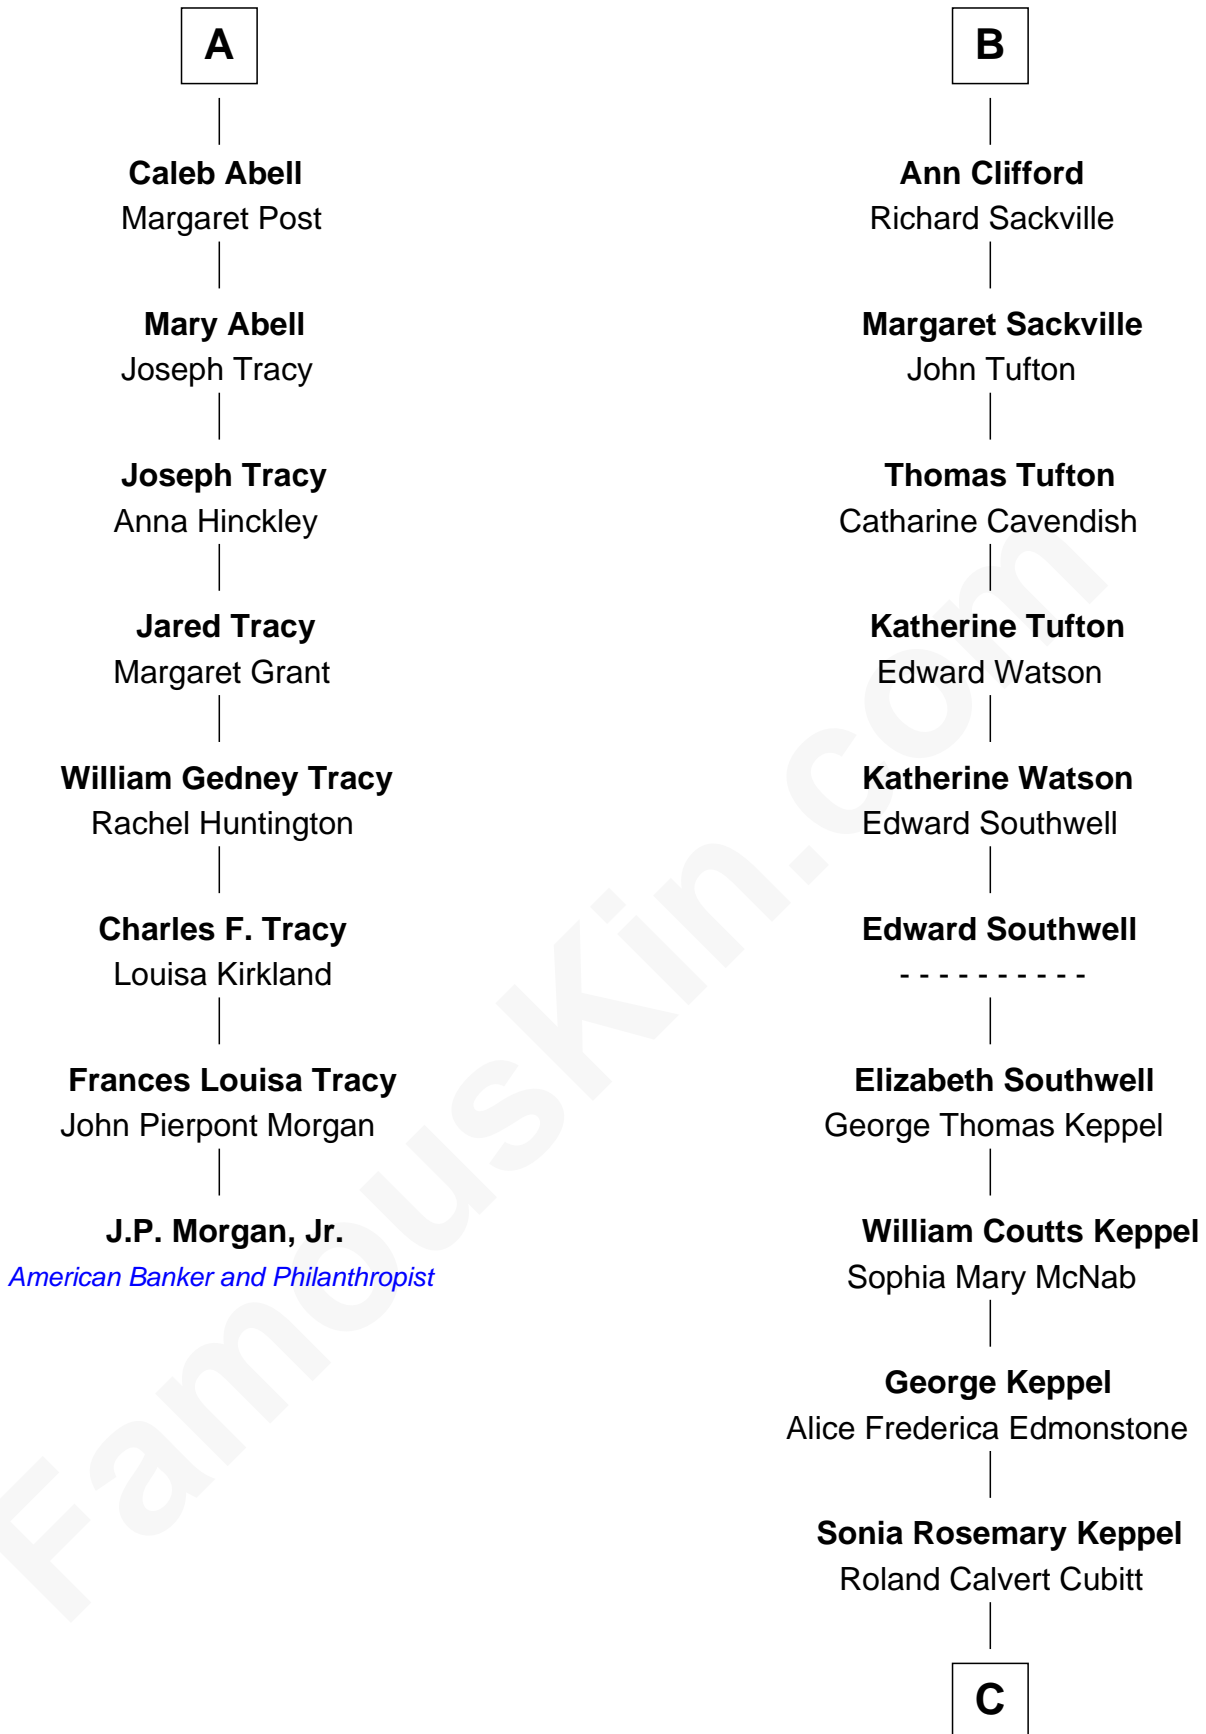

FamousKin.com Relationship Chart of

J.P. Morgan, Jr.

American Banker and Philanthropist

14th cousin 4 times removed of

Camilla Parker Bowles

Queen Consort of the United Kingdom

C

Rosalind Maud Cubitt
Bruce Middleton Hope Shand

Camilla Parker Bowles
Queen Consort

FamousKin.com