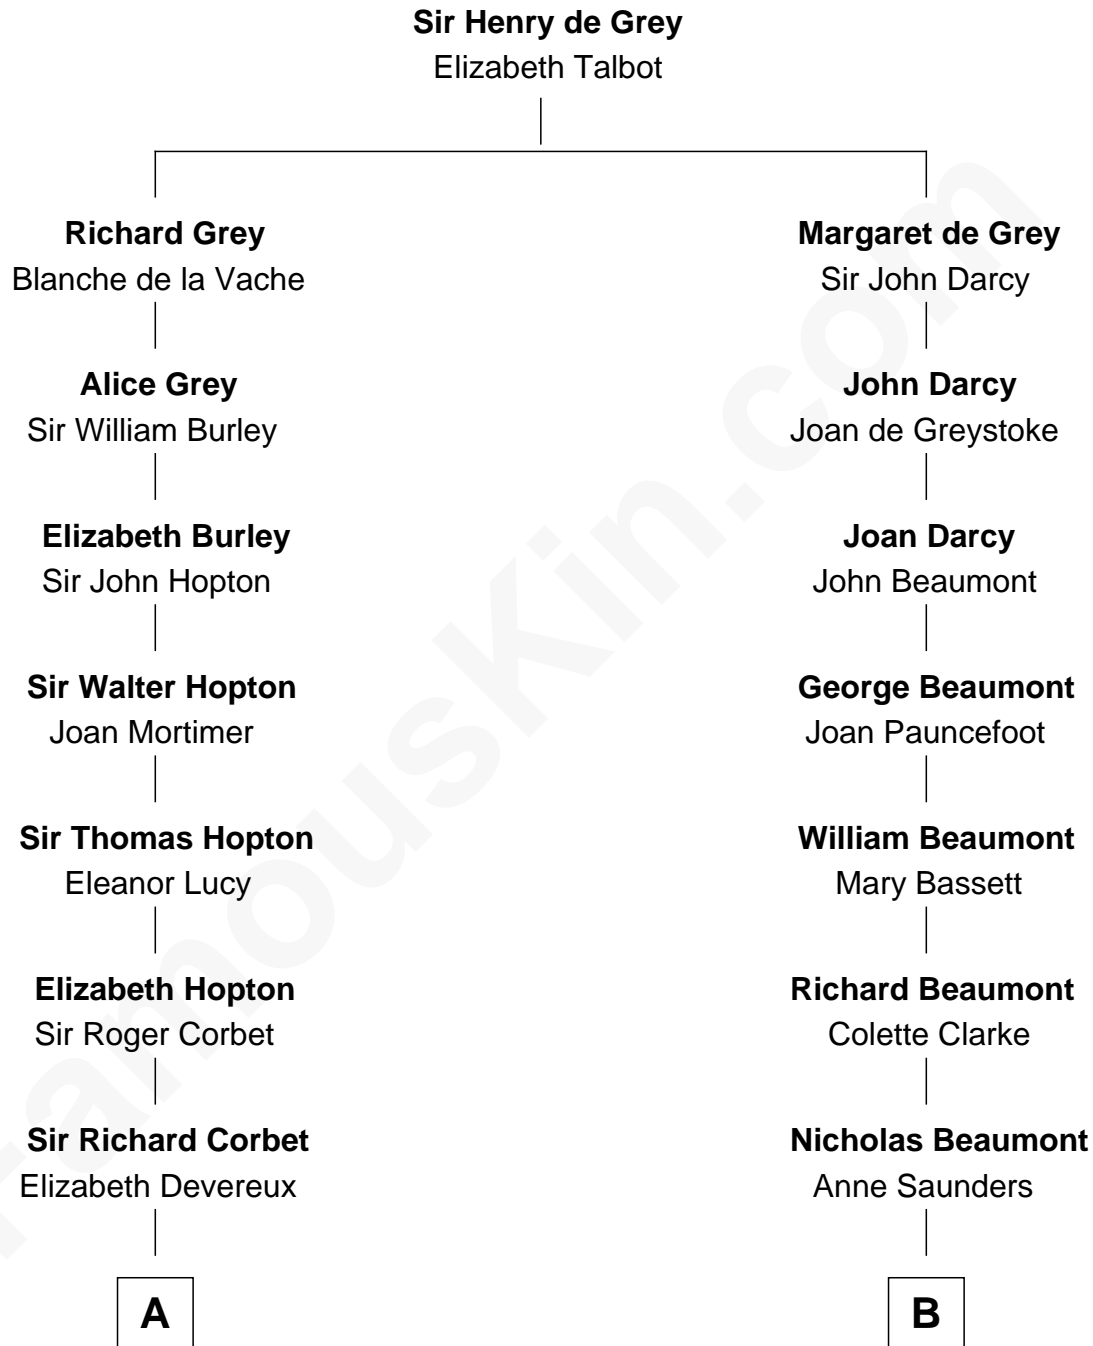

# FamousKin.com Relationship Chart of

**J.P. Morgan, Jr.**

*American Banker and Philanthropist*

20th cousin of

**Camilla Parker Bowles**

*Queen Consort of the United Kingdom*

**C**

**William Gedney Tracy**

Rachel Huntington

**Charles F. Tracy**

Louisa Kirkland

**Frances Louisa Tracy**

John Pierpont Morgan

**J.P. Morgan, Jr.**

*American Banker and Philanthropist*

**D**