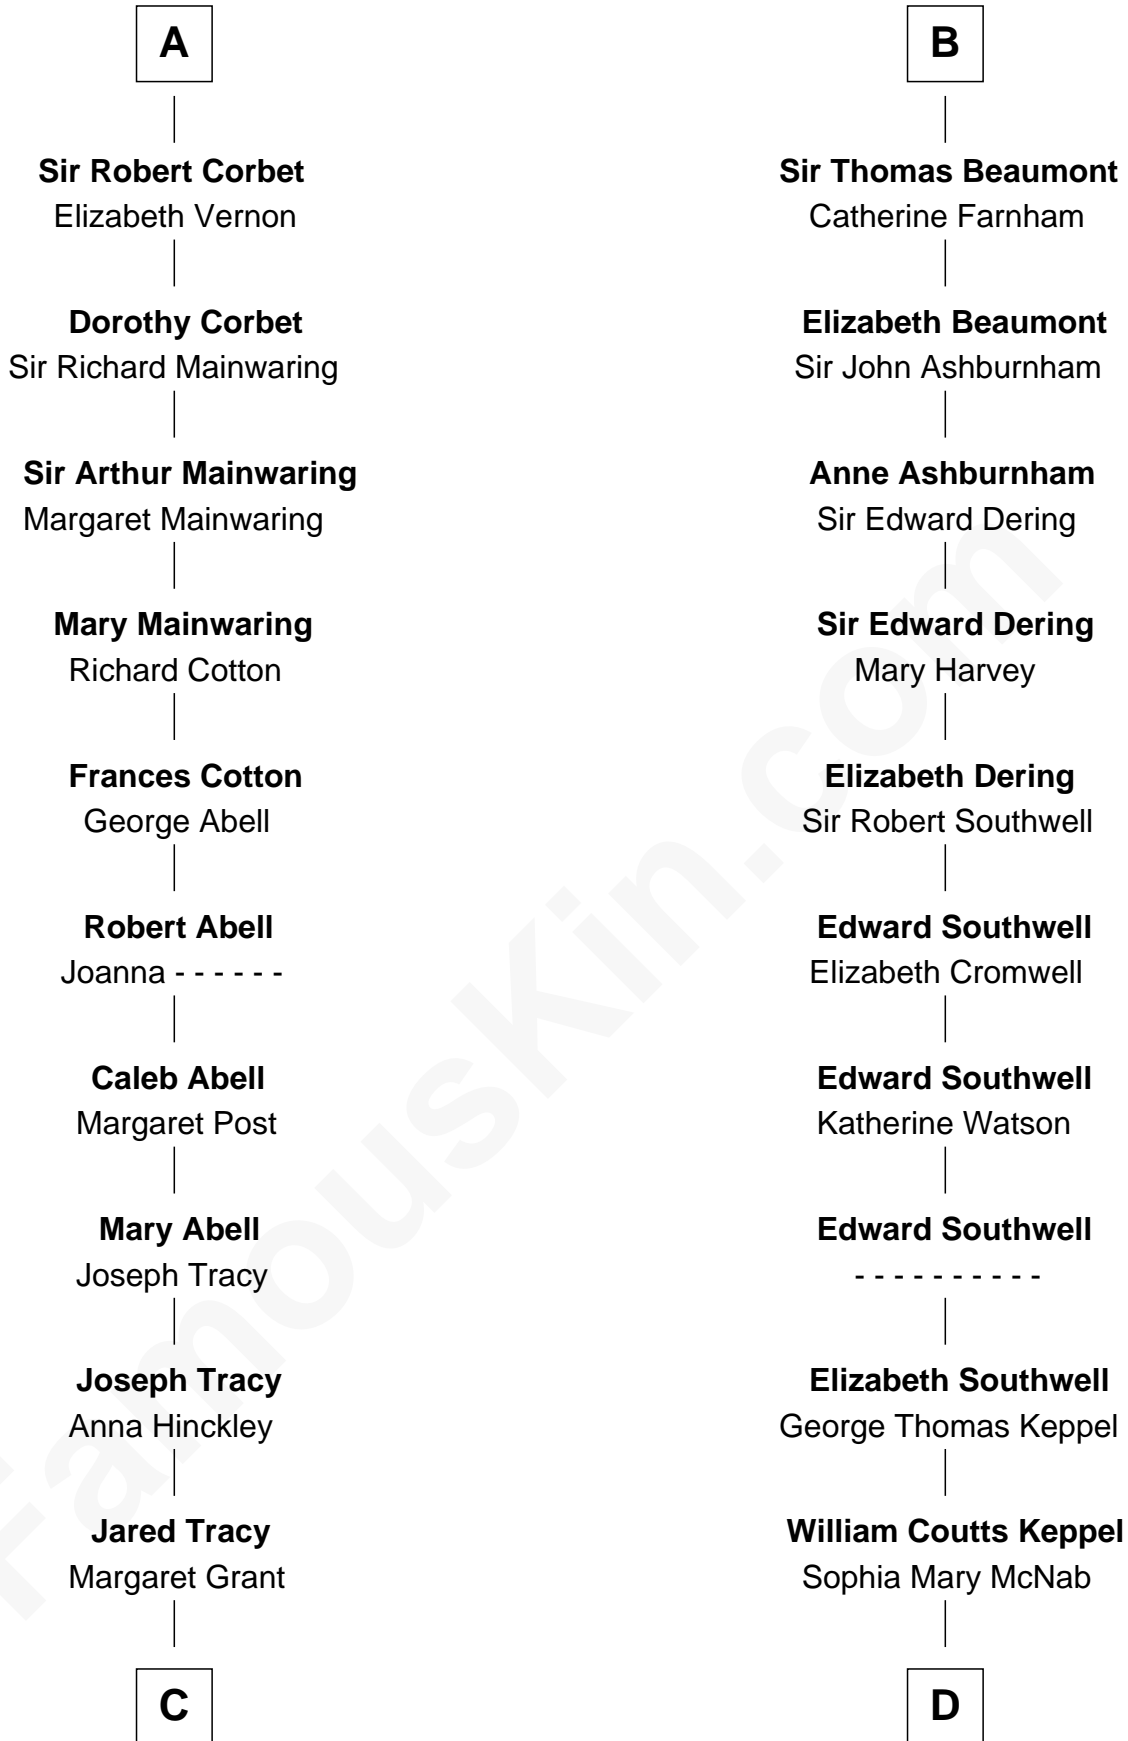

# FamousKin.com Relationship Chart of

**J.P. Morgan, Jr.**

*American Banker and Philanthropist*

20th cousin of

**Camilla Parker Bowles**

*Queen Consort of the United Kingdom*

**C**

**William Gedney Tracy**

Rachel Huntington

**Charles F. Tracy**

Louisa Kirkland

**Frances Louisa Tracy**

John Pierpont Morgan

**J.P. Morgan, Jr.**

*American Banker and Philanthropist*

**D**