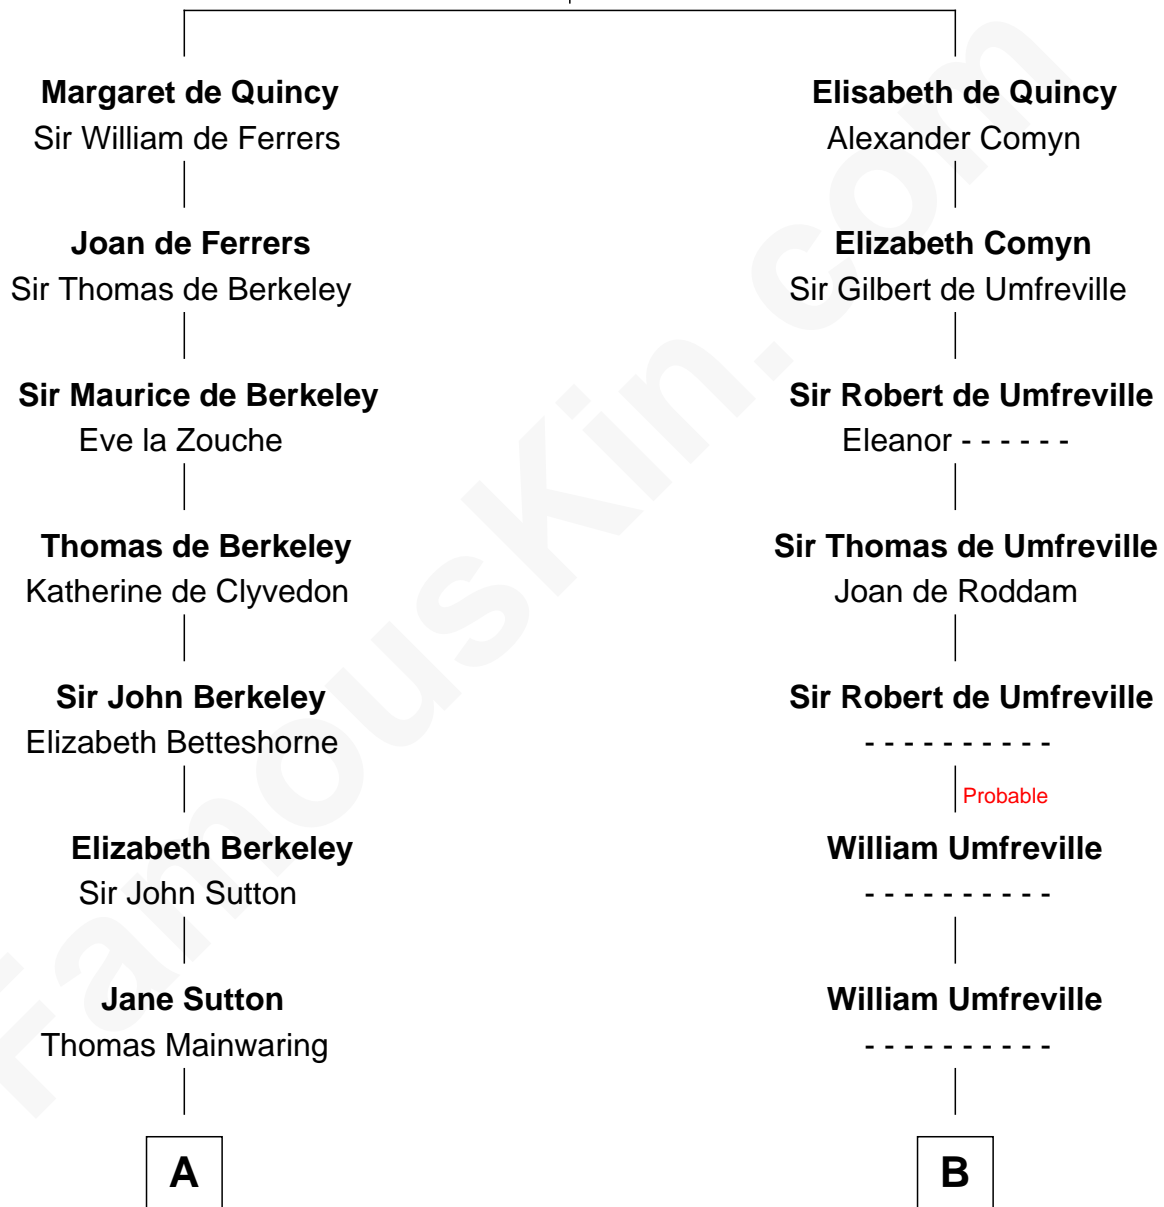

FamousKin.com Relationship Chart of

J.P. Morgan, Jr.

American Banker and Philanthropist

18th cousin 1 time removed of

Helen (Herron) Taft

First Lady of President William H. Taft

Sir Roger de Quincy

Helen of Galloway

C

Charles F. Tracy
Louisa Kirkland

Frances Louisa Tracy
John Pierpont Morgan

J.P. Morgan, Jr.
American Banker and Philanthropist

D

Harriet Anne Collins
John Williamson Herron

Helen (Herron) Taft
First Lady of William H. Taft