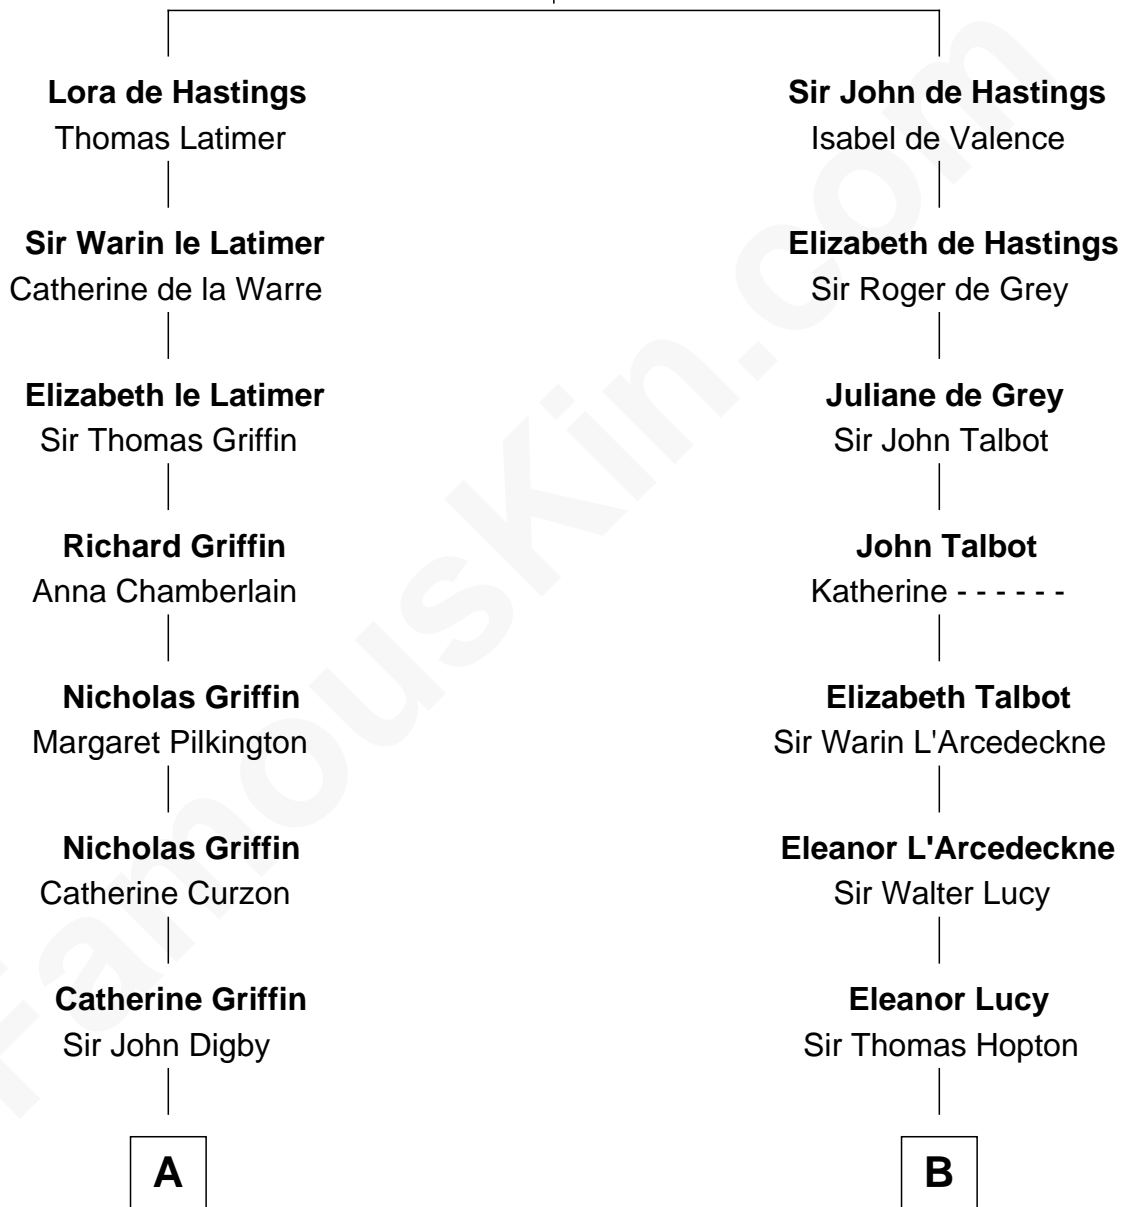

# FamousKin.com Relationship Chart of

**J.P. Morgan, Jr.**

*American Banker and Philanthropist*

19th cousin 2 times removed of

**Grover Cleveland**

*22nd and 24th U.S. President*

**Sir Henry de Hastings**

Joan de Cantilupe

**C**

**Juliet Pierpont**  
Junius Spencer Morgan

**John Pierpont Morgan**  
Frances Louisa Tracy

**J.P. Morgan, Jr.**  
*American Banker and Philanthropist*

**D**

**James Hyde**  
Sarah Marshall

**Abiah Hyde**  
Aaron Cleveland

**William Cleveland**  
Margaret Falley

**Rev. Richard Falley Cleveland**  
Ann Neal

**Grover Cleveland**  
*22nd and 24th U.S. President*

FamousKin.com