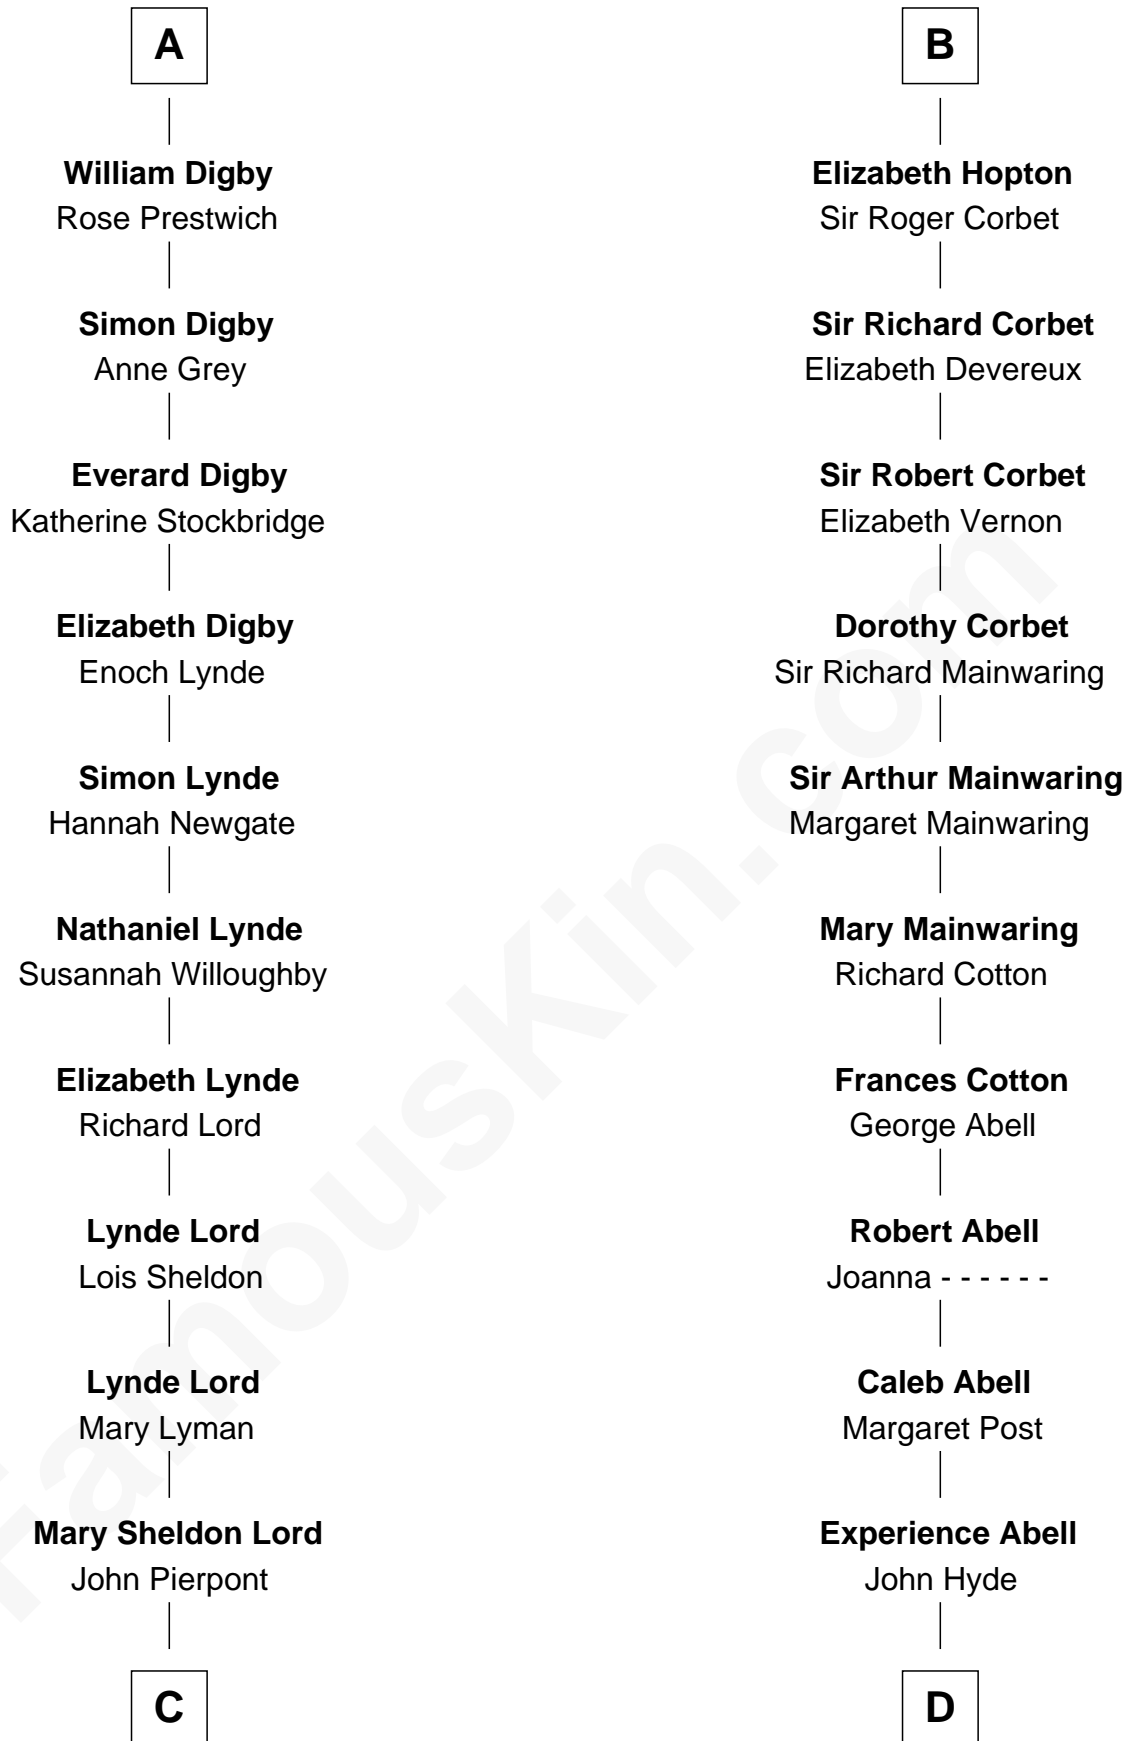

# FamousKin.com Relationship Chart of

**J.P. Morgan, Jr.**

*American Banker and Philanthropist*

19th cousin 2 times removed of

**Grover Cleveland**

*22nd and 24th U.S. President*

**Sir Henry de Hastings**

Joan de Cantilupe

**C**

**Juliet Pierpont**  
Junius Spencer Morgan

**John Pierpont Morgan**  
Frances Louisa Tracy

**J.P. Morgan, Jr.**  
*American Banker and Philanthropist*

**D**

**James Hyde**  
Sarah Marshall

**Abiah Hyde**  
Aaron Cleveland

**William Cleveland**  
Margaret Falley

**Rev. Richard Falley Cleveland**  
Ann Neal

**Grover Cleveland**  
*22nd and 24th U.S. President*

FamousKin.com