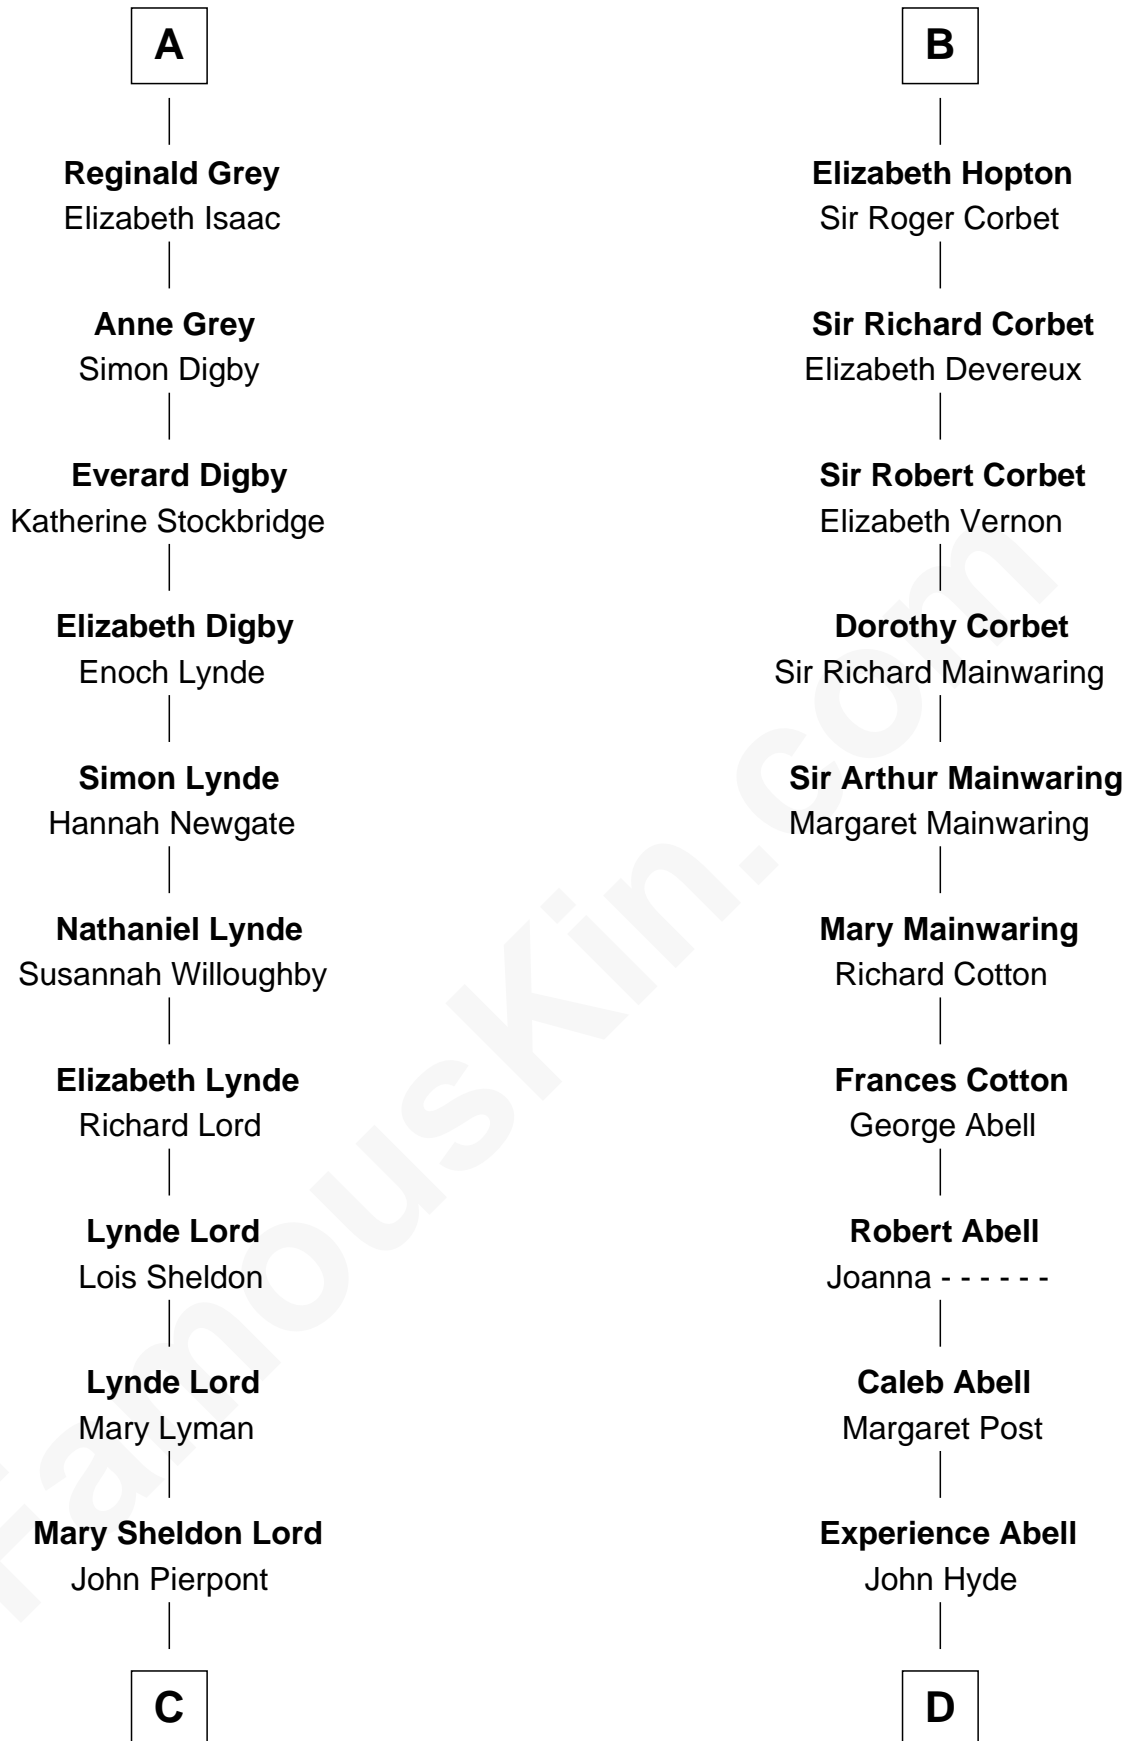

FamousKin.com Relationship Chart of

J.P. Morgan, Jr.

American Banker and Philanthropist

19th cousin 2 times removed of

Grover Cleveland

22nd and 24th U.S. President

Sir William de Valence

Joan de Munchensi

Isabel de Valence
Sir John de Hastings

Elizabeth de Hastings
Sir Roger de Grey

Sir Reynold de Grey
Eleanor le Strange

Sir Reynold Grey
Joan Astley

John Grey
Elizabeth - - - - -

Reginald Grey
Beatrice - - - - -

Thomas Grey
Bennett Launcelyn

A

Isabel de Valence
Sir John de Hastings

Elizabeth de Hastings
Sir Roger de Grey

Juliane de Grey
Sir John Talbot

John Talbot
Katherine - - - - -

Elizabeth Talbot
Sir Warin L'Arcedeckne

Eleanor L'Arcedeckne
Sir Walter Lucy

Eleanor Lucy
Sir Thomas Hopton

B

C

Juliet Pierpont
Junius Spencer Morgan

John Pierpont Morgan
Frances Louisa Tracy

J.P. Morgan, Jr.
American Banker and Philanthropist

D