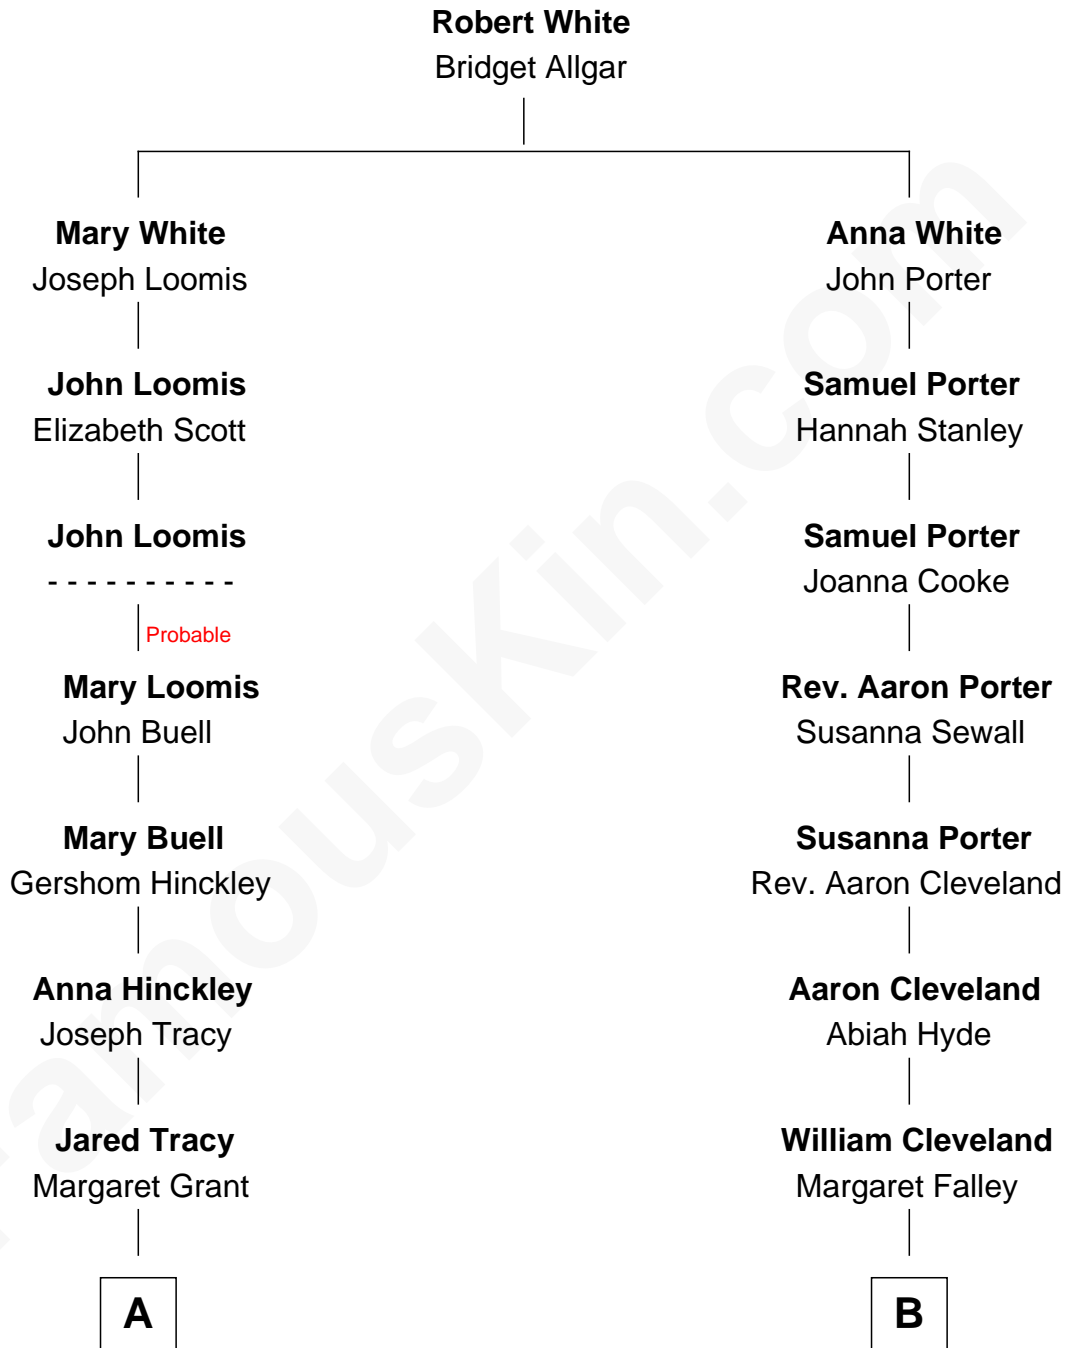

FamousKin.com Relationship Chart of

J.P. Morgan, Jr.

American Banker and Philanthropist

8th cousin 2 times removed of

Grover Cleveland

22nd and 24th U.S. President

A

William Gedney Tracy

Rachel Huntington

Charles F. Tracy

Louisa Kirkland

Frances Louisa Tracy

John Pierpont Morgan

J.P. Morgan, Jr.

American Banker and Philanthropist

B

Rev. Richard Falley Cleveland

Ann Neal

Grover Cleveland

22nd and 24th U.S. President

FamousKin.com