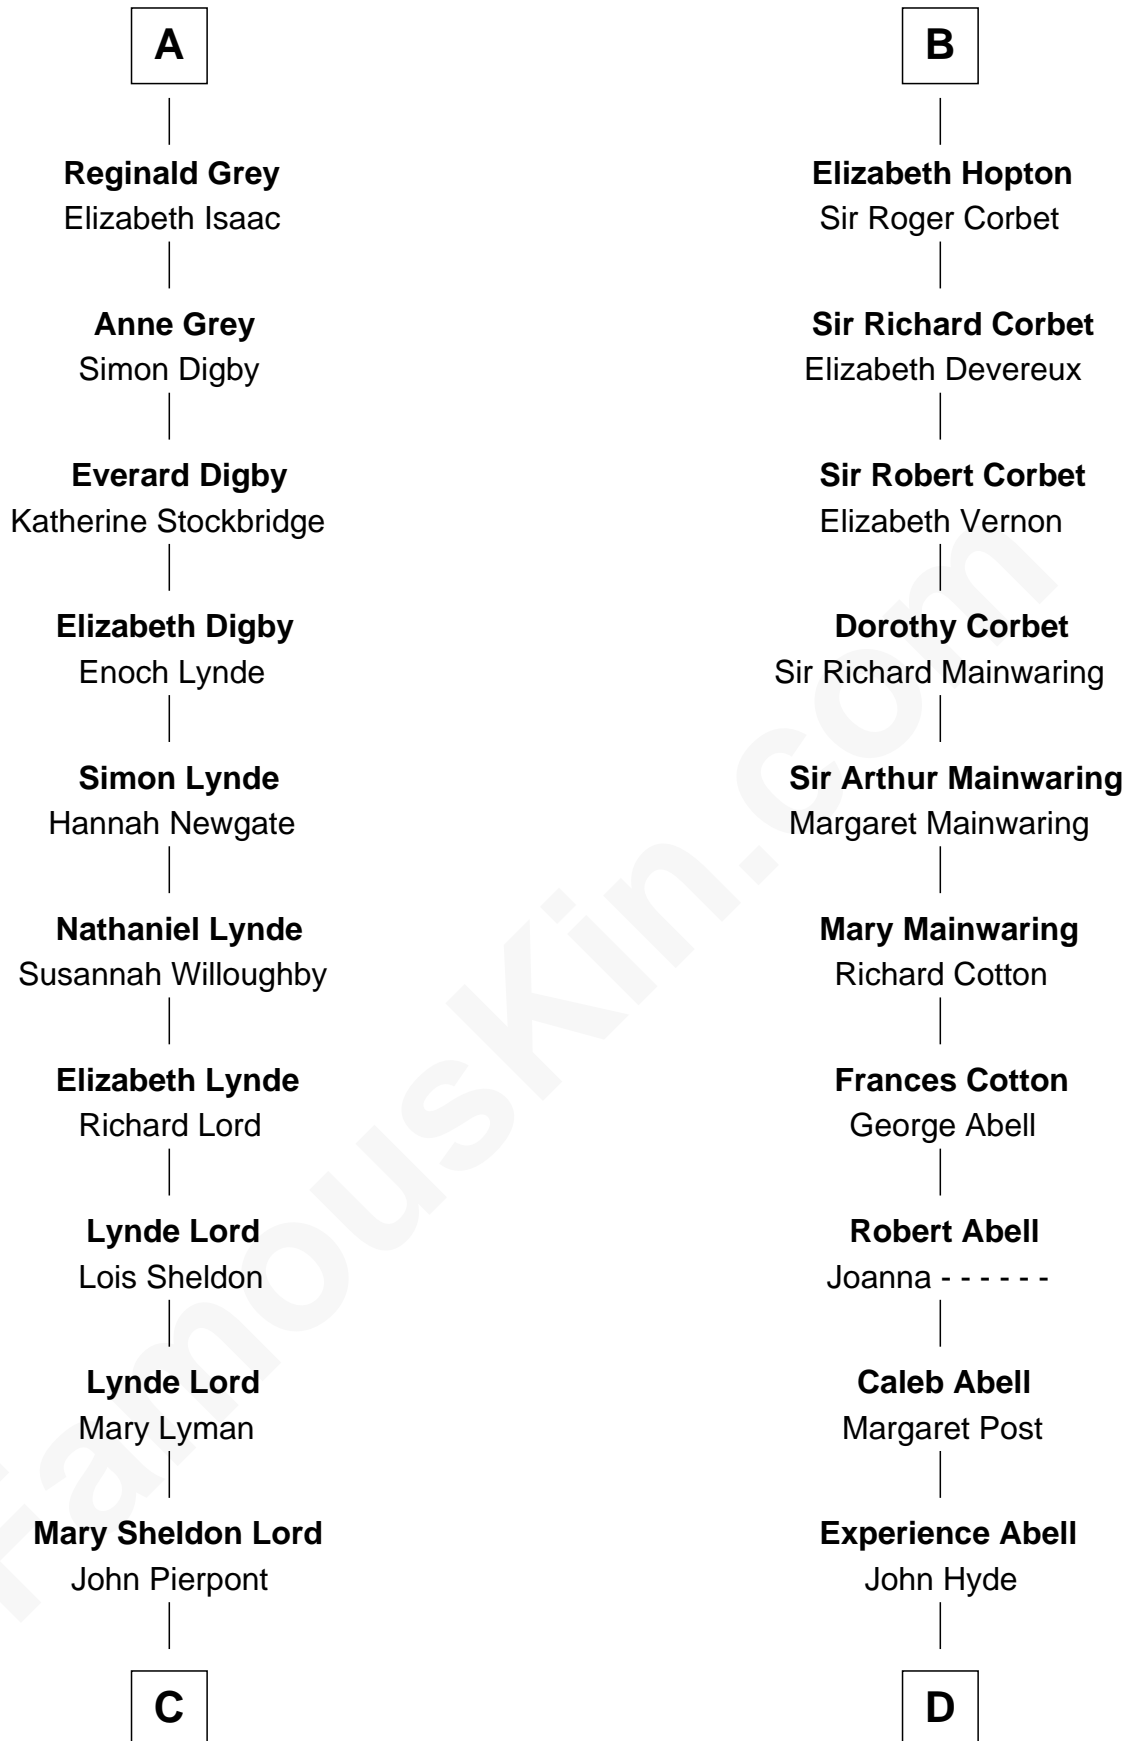

# FamousKin.com Relationship Chart of

**J.P. Morgan, Jr.**

*American Banker and Philanthropist*

19th cousin 2 times removed of

**Grover Cleveland**

*22nd and 24th U.S. President*

**Sir John de Verdun**

Eleanor de Bohun

**C**

**Juliet Pierpont**  
Junius Spencer Morgan

**John Pierpont Morgan**  
Frances Louisa Tracy

**J.P. Morgan, Jr.**  
*American Banker and Philanthropist*

**D**

**James Hyde**  
Sarah Marshall

**Abiah Hyde**  
Aaron Cleveland

**William Cleveland**  
Margaret Falley

**Rev. Richard Falley Cleveland**  
Ann Neal

**Grover Cleveland**  
*22nd and 24th U.S. President*

FamousKin.com