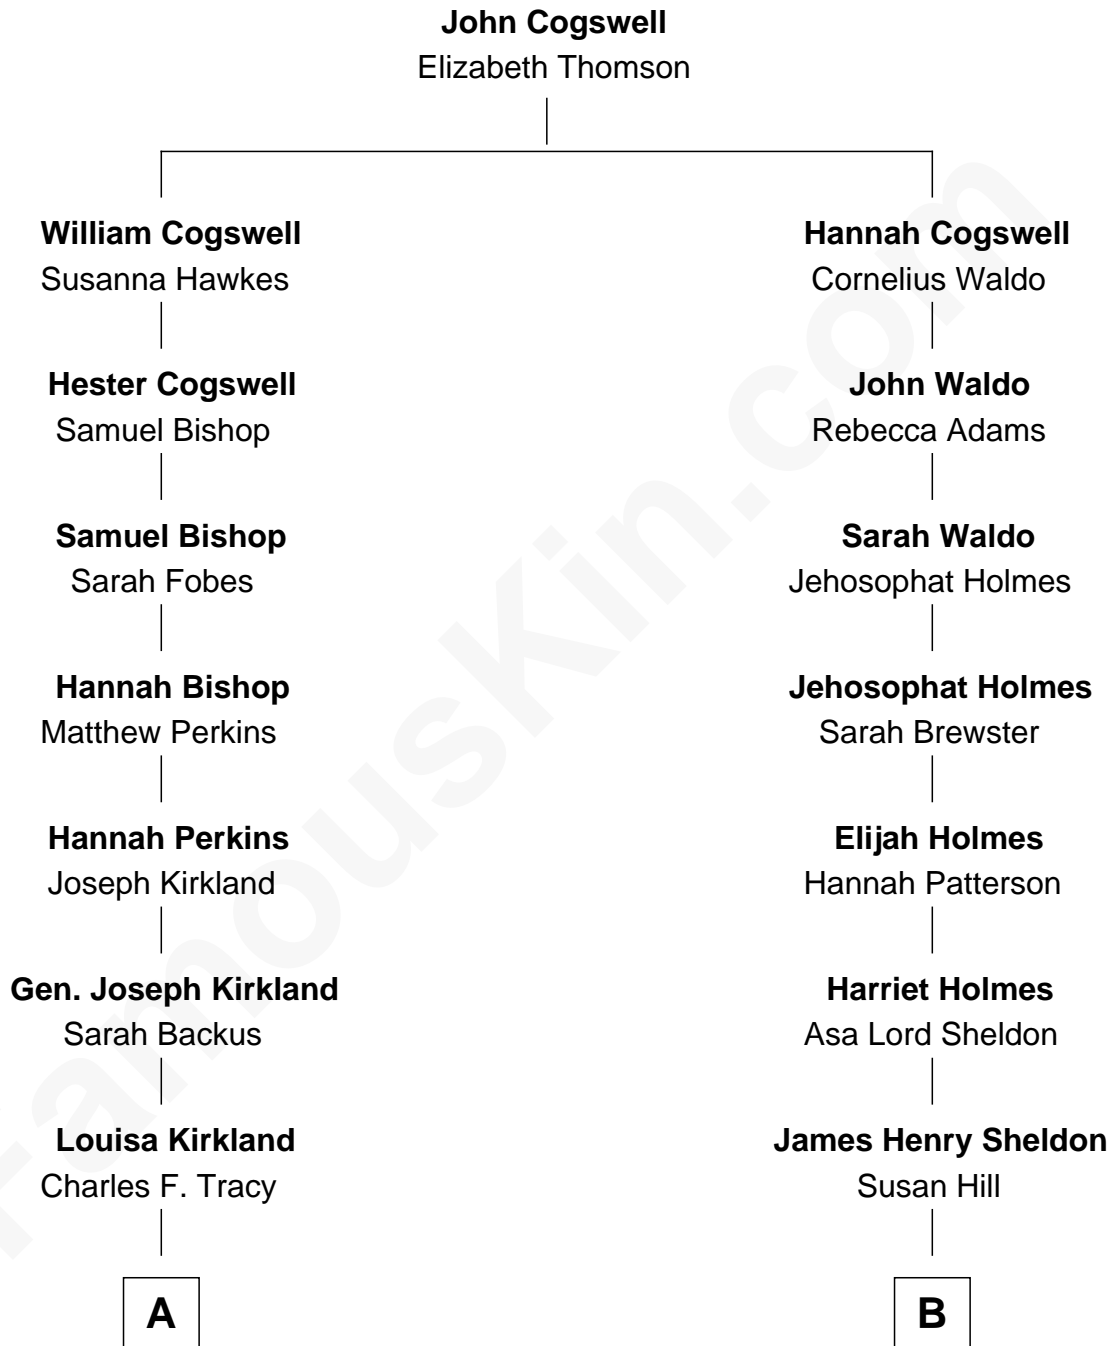

FamousKin.com Relationship Chart of

J.P. Morgan, Jr.

American Banker and Philanthropist

8th cousin 1 time removed of

Mamie (Doud) Eisenhower

First Lady of President Dwight Eisenhower

A

Frances Louisa Tracy

John Pierpont Morgan

J.P. Morgan, Jr.

American Banker and Philanthropist

B

Mary Cornelia Sheldon

Royal Houghton Doud

John Sheldon Doud

Elivera Mathilda Carlson

Mamie (Doud) Eisenhower

First Lady of Dwight Eisenhower

FamousKin.com