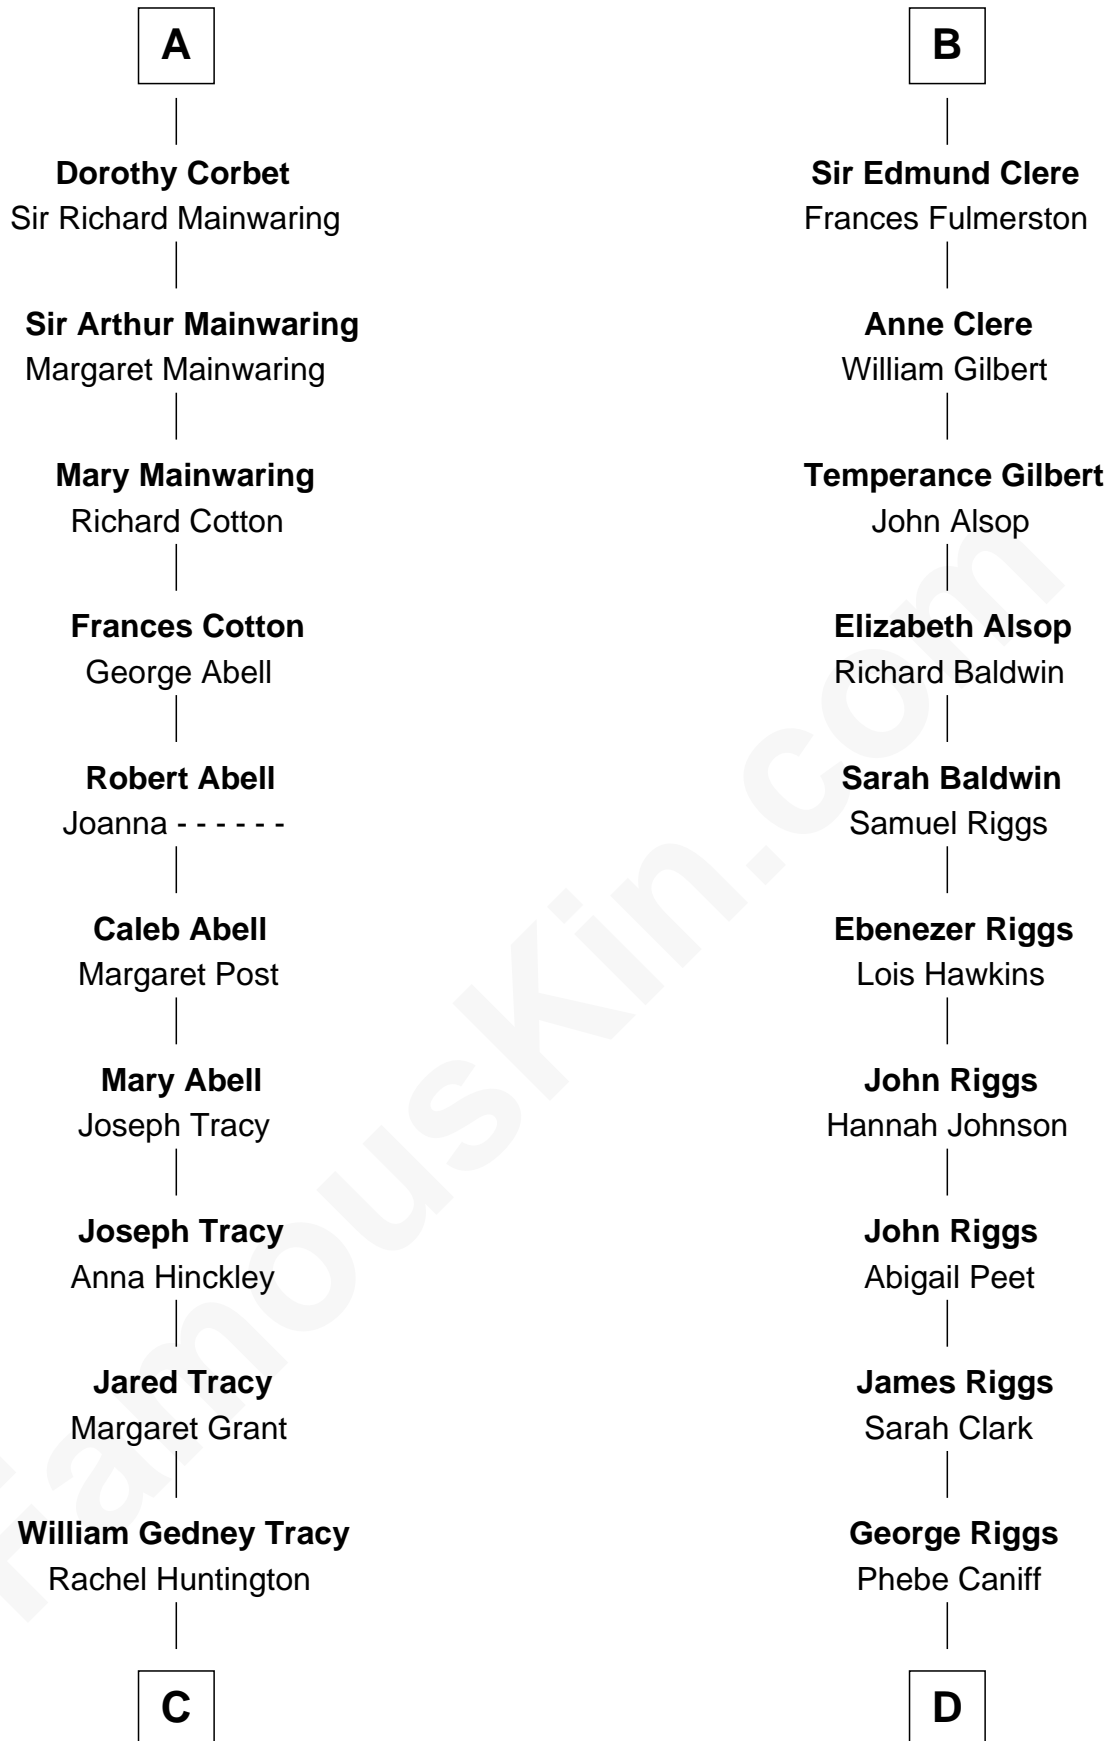

FamousKin.com

Relationship Chart of

J.P. Morgan, Jr.

American Banker and Philanthropist

19th cousin 1 time removed of

Mamie (Doud) Eisenhower

First Lady of President Dwight Eisenhower

C

Charles F. Tracy
Louisa Kirkland

Frances Louisa Tracy
John Pierpont Morgan

J.P. Morgan, Jr.
American Banker and Philanthropist

D

Maria Riggs
Eli Doud

Royal Houghton Doud
Mary Cornelia Sheldon

John Sheldon Doud
Elivera Mathilda Carlson

Mamie (Doud) Eisenhower
First Lady of Dwight Eisenhower