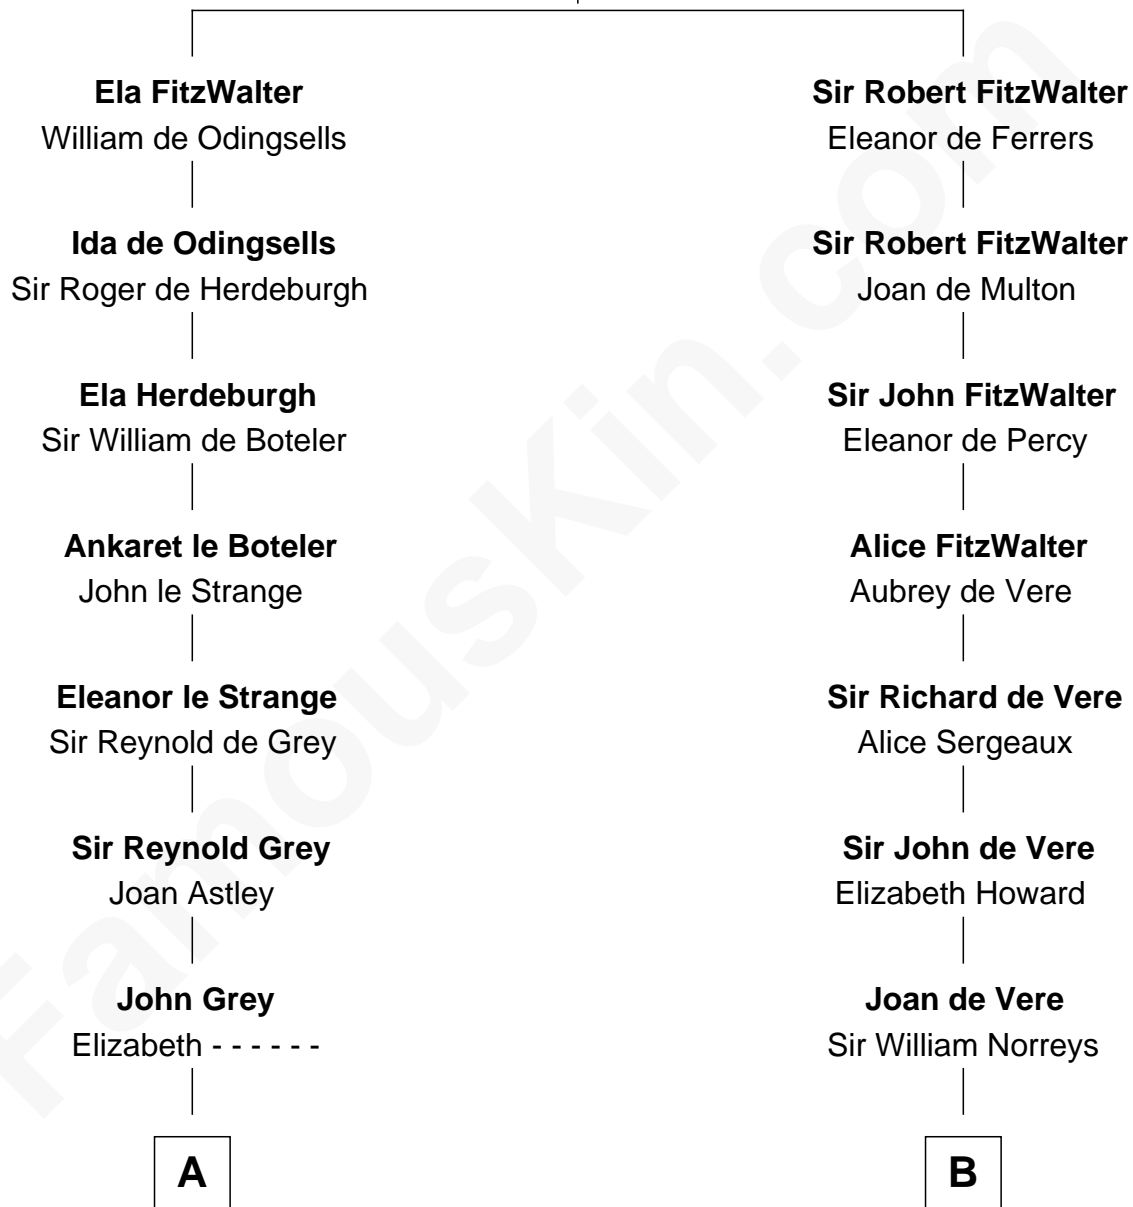

FamousKin.com Relationship Chart of

J.P. Morgan, Jr.

American Banker and Philanthropist

21st cousin of

Lou (Henry) Hoover

First Lady of President Herbert Hoover

Sir Walter FitzRobert

Ida Longespee