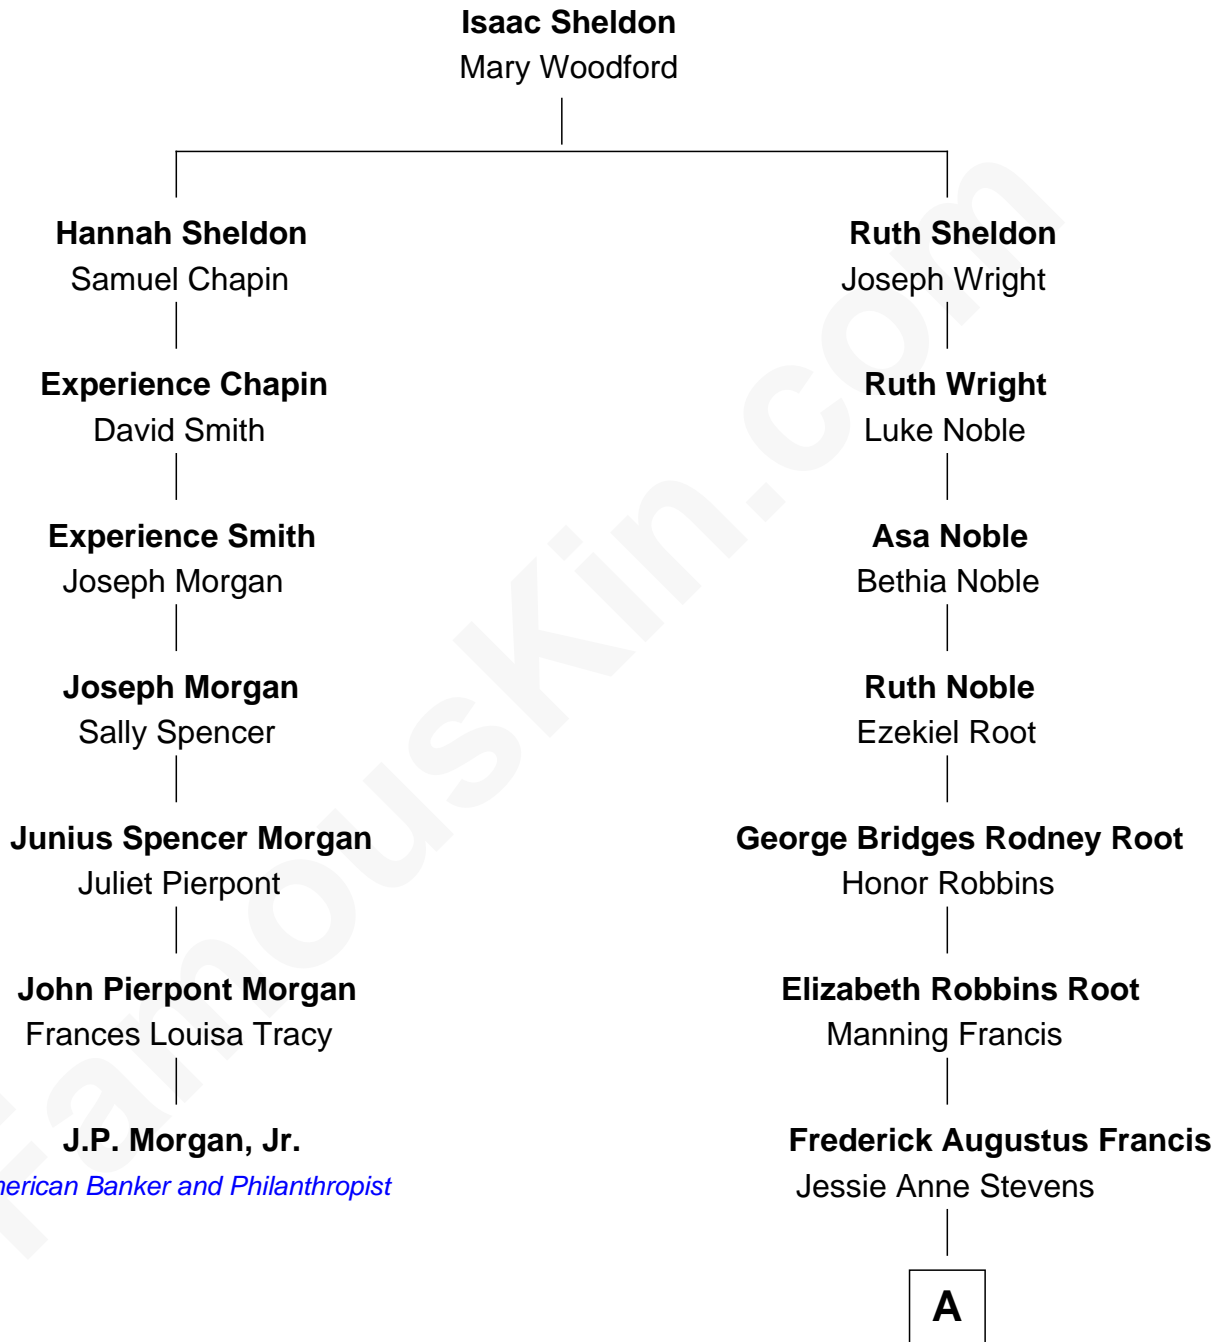

FamousKin.com Relationship Chart of

J.P. Morgan, Jr.

American Banker and Philanthropist

6th cousin 3 times removed of

Nancy (Davis) Reagan

First Lady of President Ronald Reagan

A

—
Anne Ayers Francis
John Newell Robbins

—
Kenneth Seymour Robbins
Edith Prescott Lockett

—
Nancy (Davis) Reagan
First Lady of Ronald Reagan

FamousKin.com