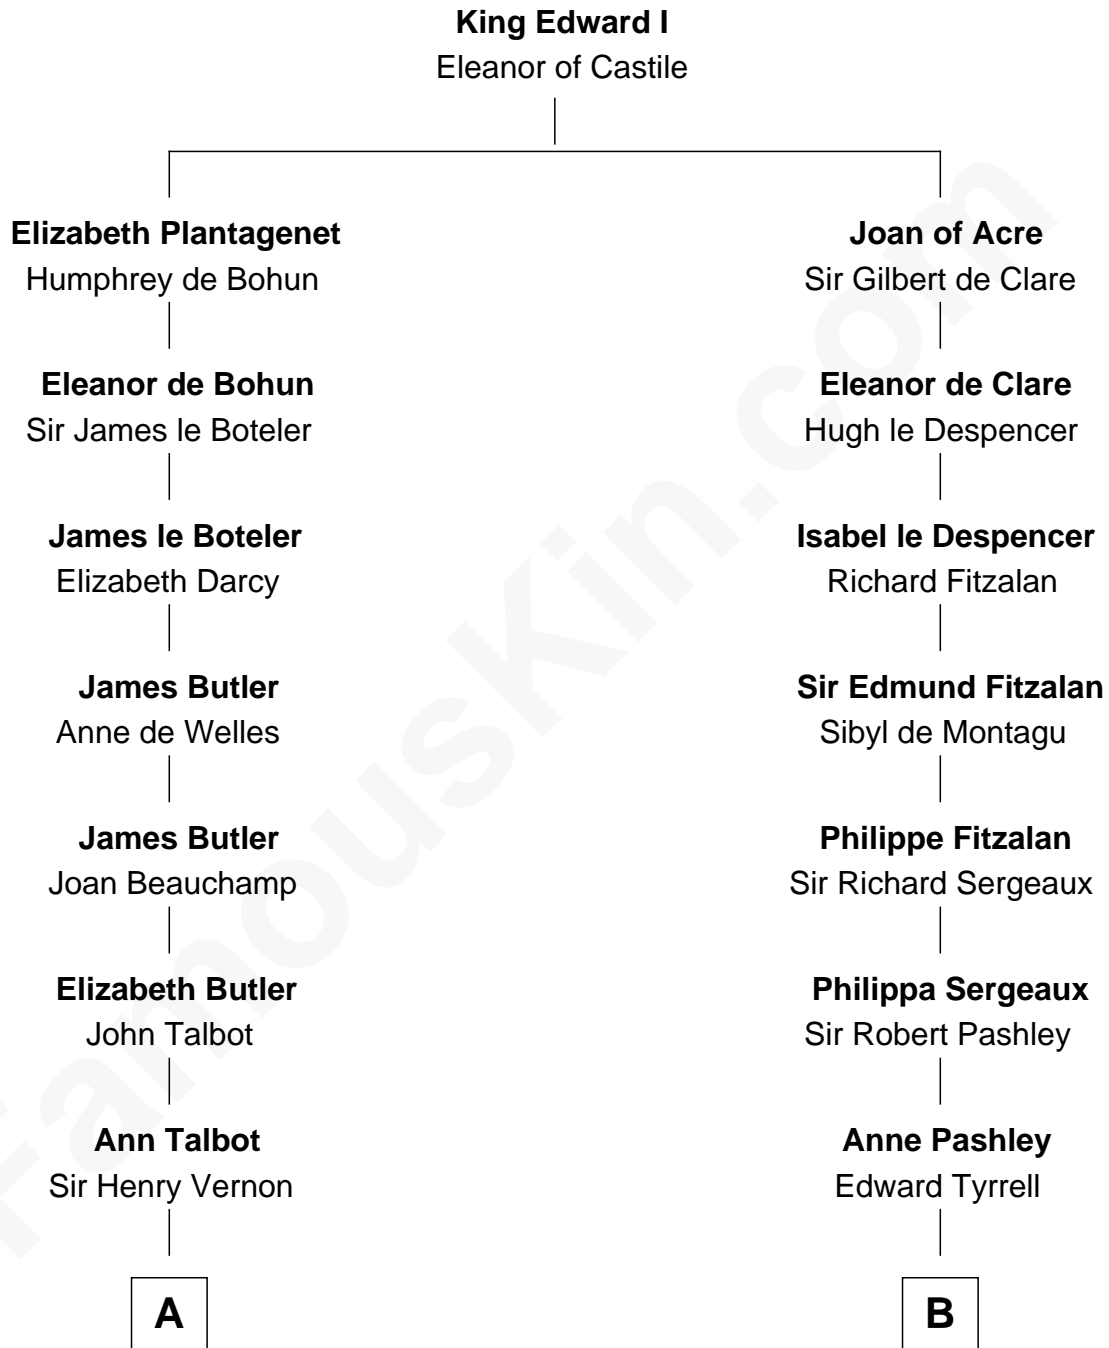

Ellen Louise (Axson) Wilson

First Lady of President Woodrow Wilson