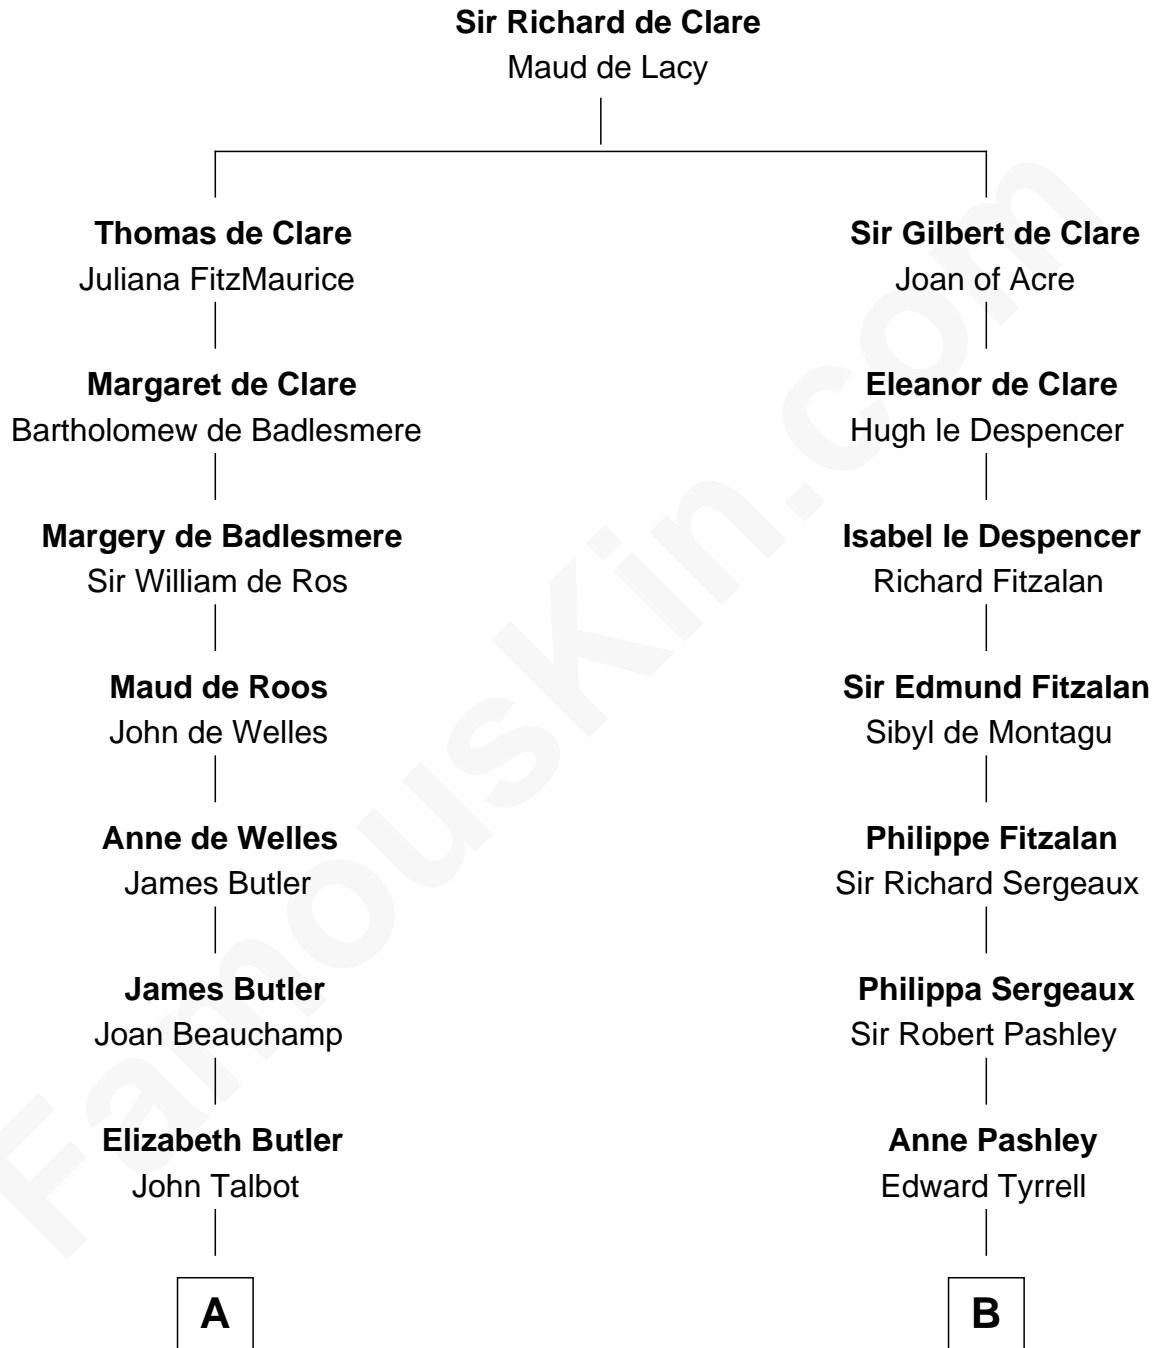

FamousKin.com

Relationship Chart of

J.P. Morgan, Jr.

American Banker and Philanthropist

21st cousin of

Ellen Louise (Axson) Wilson

First Lady of President Woodrow Wilson

C

Jared Tracy
Margaret Grant

William Gedney Tracy
Rachel Huntington

Charles F. Tracy
Louisa Kirkland

Frances Louisa Tracy
John Pierpont Morgan

J.P. Morgan, Jr.
American Banker and Philanthropist

D

Deliverance Coward
James FitzRandolph

Isaac FitzRandolph
Eleanor Hunter

Rebecca Longstreet FitzRandolph
Rev. Isaac Stockton Keith Axson

Rev. Samuel Edward Axson
Margaret Jane Hoyt

Ellen Louise (Axson) Wilson
First Lady of Woodrow Wilson