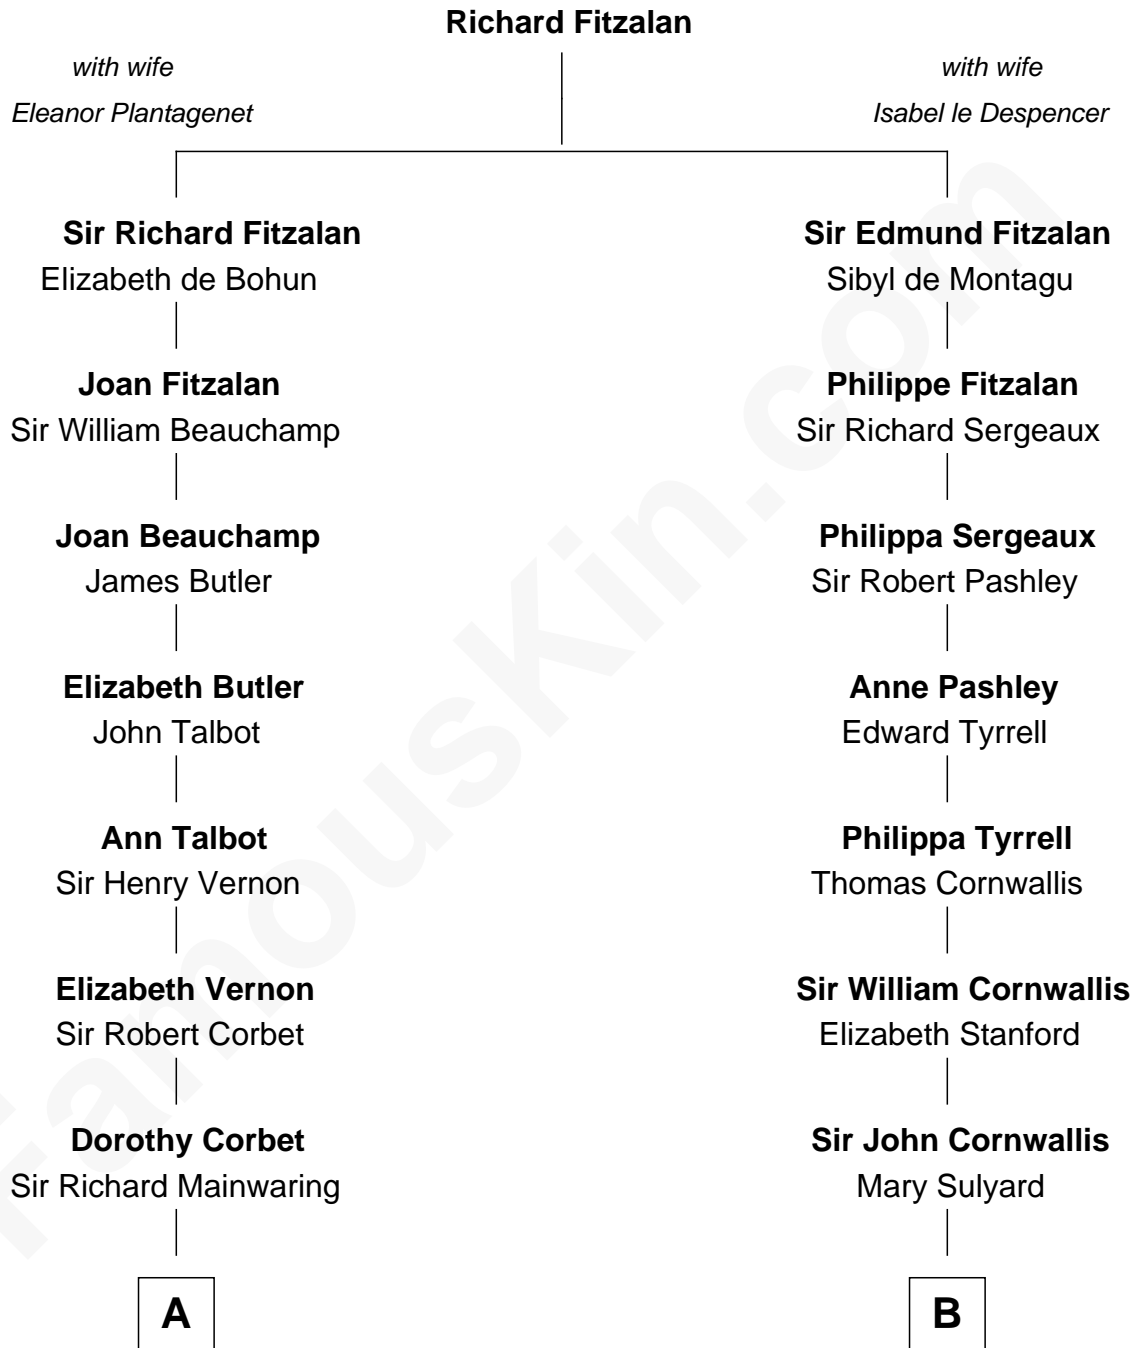

FamousKin.com Relationship Chart of

J.P. Morgan, Jr.

American Banker and Philanthropist

18th cousin of

Ellen Louise (Axson) Wilson

First Lady of President Woodrow Wilson

C

Frances Louisa Tracy
John Pierpont Morgan

J.P. Morgan, Jr.
American Banker and Philanthropist

D

Rev. Samuel Edward Axson
Margaret Jane Hoyt

Ellen Louise (Axson) Wilson
First Lady of Woodrow Wilson

FamousKin.com