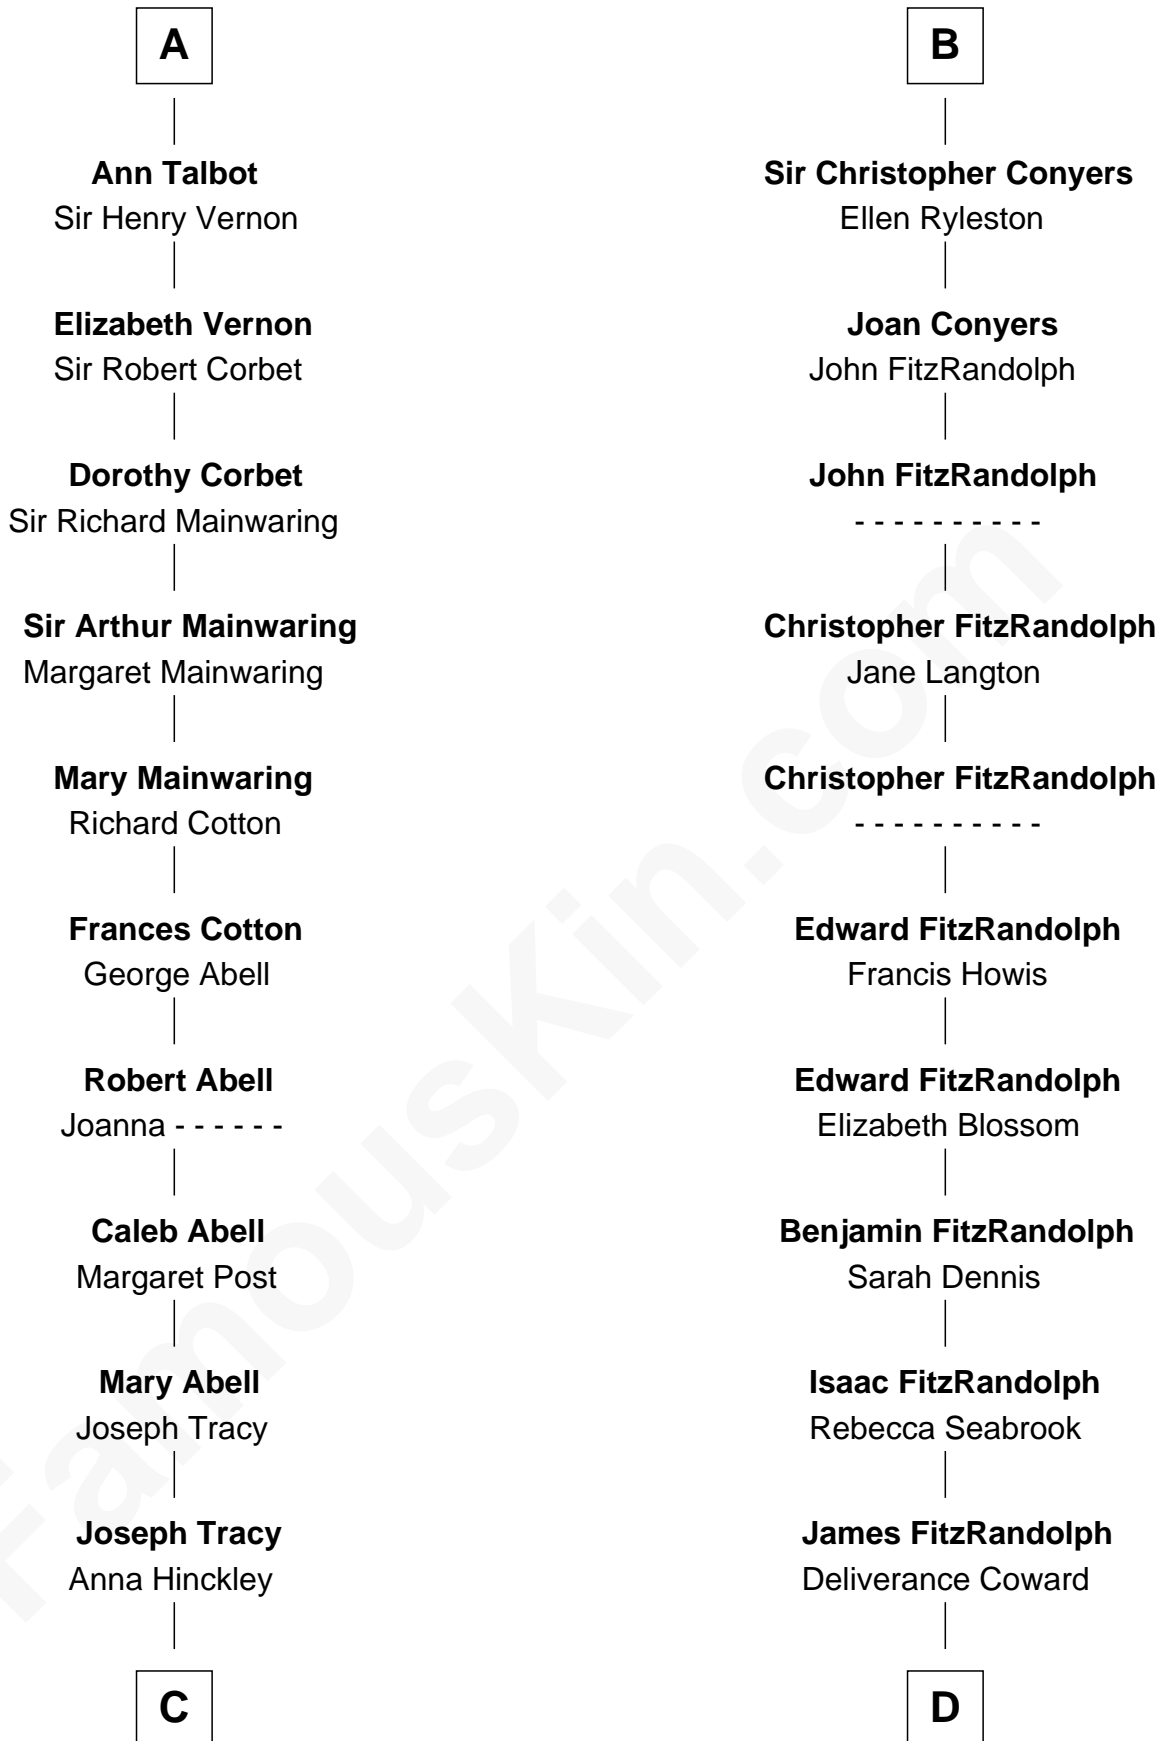

FamousKin.com

Relationship Chart of

J.P. Morgan, Jr.

American Banker and Philanthropist

20th cousin 1 time removed of

Ellen Louise (Axson) Wilson

First Lady of President Woodrow Wilson

Sir William de Ros

Lucy FitzPiers

C

Jared Tracy
Margaret Grant

William Gedney Tracy
Rachel Huntington

Charles F. Tracy
Louisa Kirkland

Frances Louisa Tracy
John Pierpont Morgan

J.P. Morgan, Jr.
American Banker and Philanthropist

D

Isaac FitzRandolph
Eleanor Hunter

Rebecca Longstreet FitzRandolph
Rev. Isaac Stockton Keith Axson

Rev. Samuel Edward Axson
Margaret Jane Hoyt

Ellen Louise (Axson) Wilson
First Lady of Woodrow Wilson