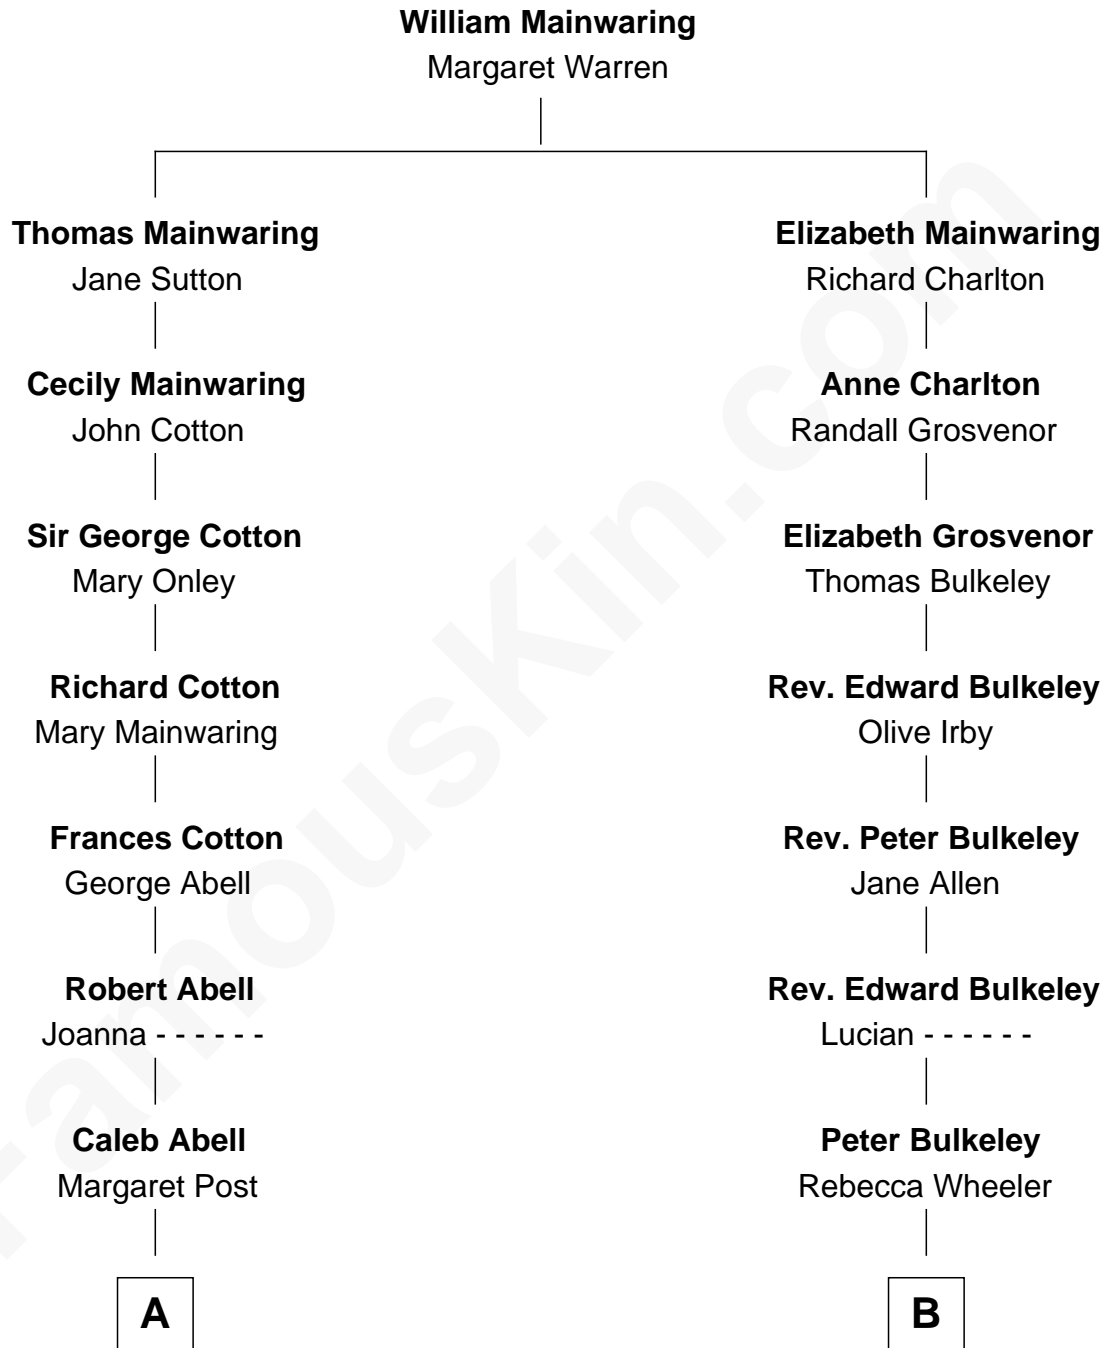

FamousKin.com Relationship Chart of

J.P. Morgan, Jr.

American Banker and Philanthropist

9th cousin 4 times removed of

Samuel Prescott

Completed Paul Revere's Midnight Ride

A

Mary Abell
Joseph Tracy

Joseph Tracy
Anna Hinckley

Jared Tracy
Margaret Grant

William Gedney Tracy
Rachel Huntington

Charles F. Tracy
Louisa Kirkland

Frances Louisa Tracy
John Pierpont Morgan

J.P. Morgan, Jr.
American Banker and Philanthropist

B

Rebecca Bulkeley
Dr. Jonathan Prescott

Dr. Abel Prescott
Abigail Brigham

Samuel Prescott
Completed Paul Revere's Ride

FamousKin.com