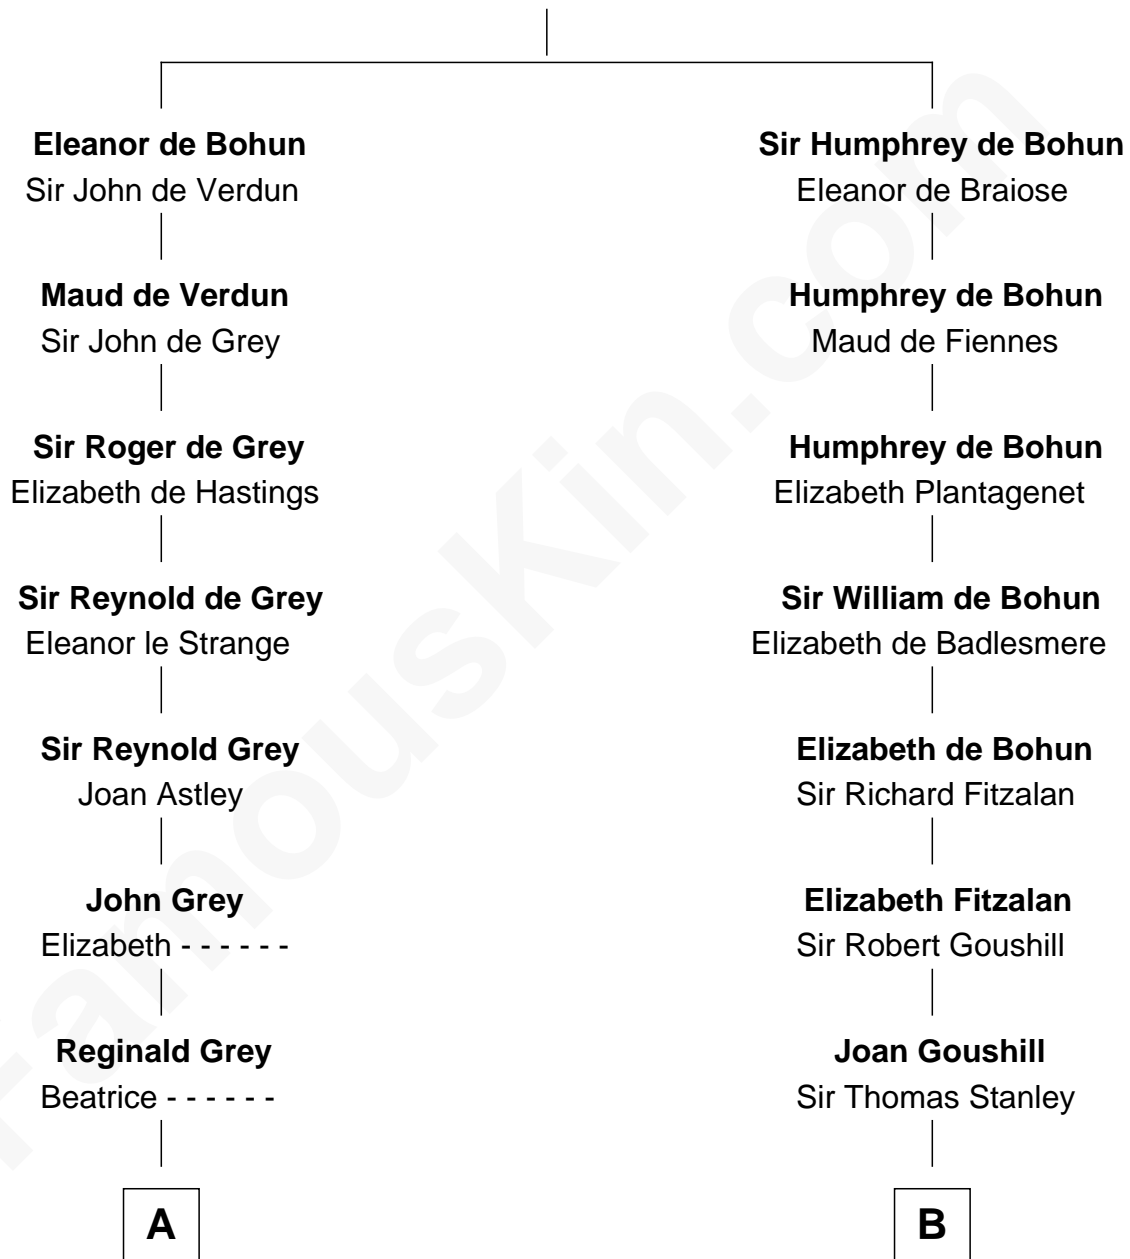

FamousKin.com Relationship Chart of

J.P. Morgan, Jr.

American Banker and Philanthropist

20th cousin 1 time removed of

Juliette Gordon Low

Founder of the Girl Scouts

Sir Humphrey de Bohun

Maud of Eu

C

Mary Sheldon Lord

John Pierpont

Juliet Pierpont

Junius Spencer Morgan

John Pierpont Morgan

Frances Louisa Tracy

J.P. Morgan, Jr.