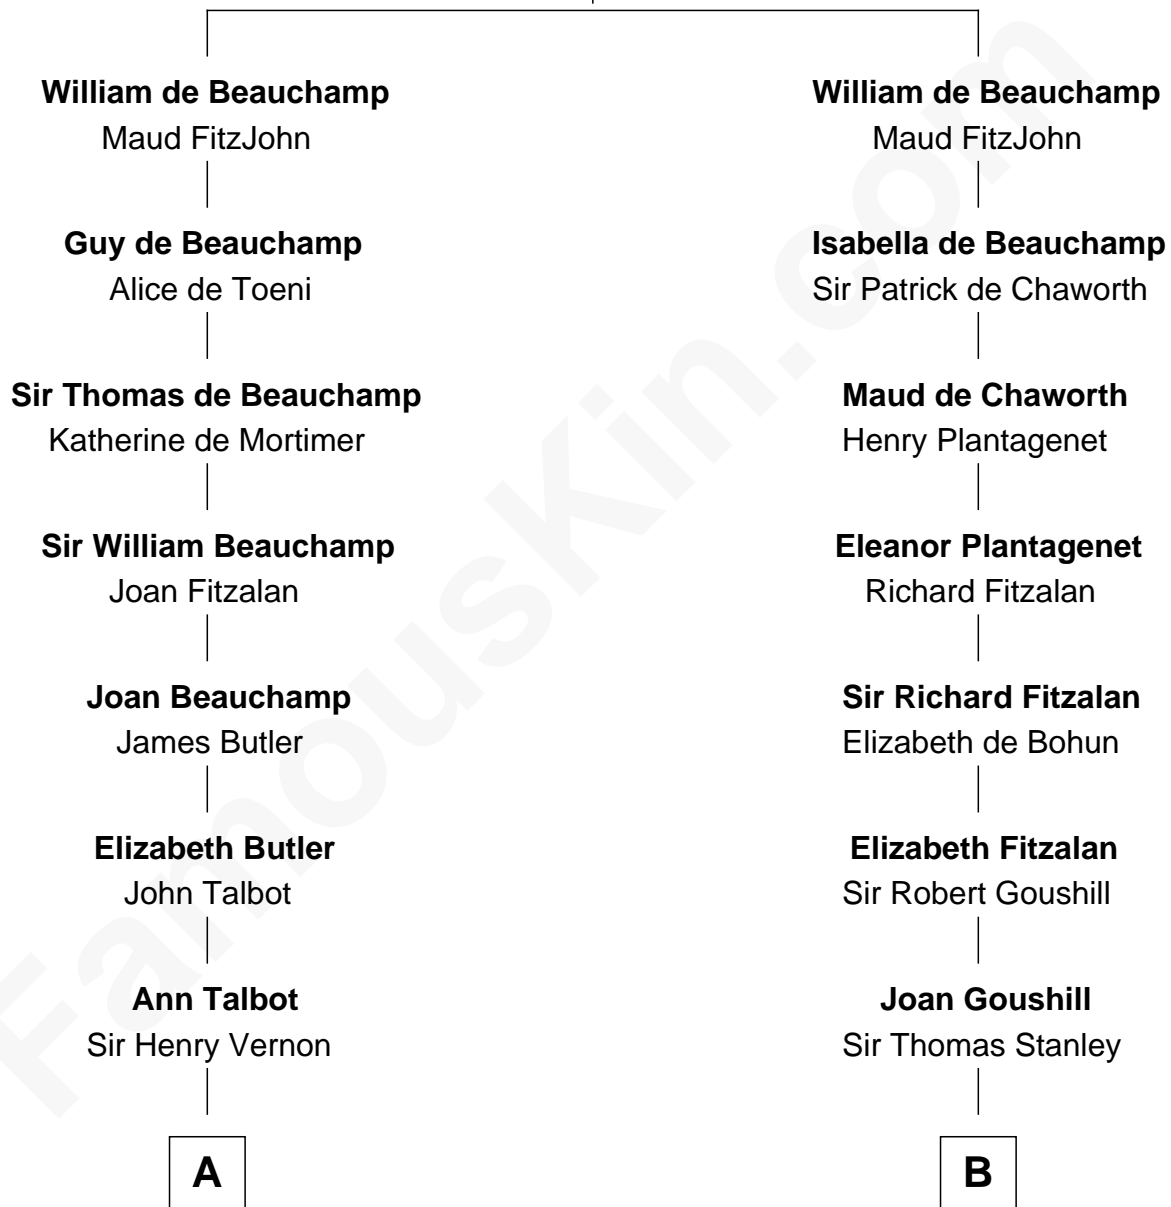

# FamousKin.com Relationship Chart of

**J.P. Morgan, Jr.**

*American Banker and Philanthropist*

20th cousin 1 time removed of

**Juliette Gordon Low**

*Founder of the Girl Scouts*

**Sir William de Beauchamp**

Isabel Mauduit

**C**

**William Gedney Tracy**

Rachel Huntington

**Charles F. Tracy**

Louisa Kirkland

**Frances Louisa Tracy**

John Pierpont Morgan