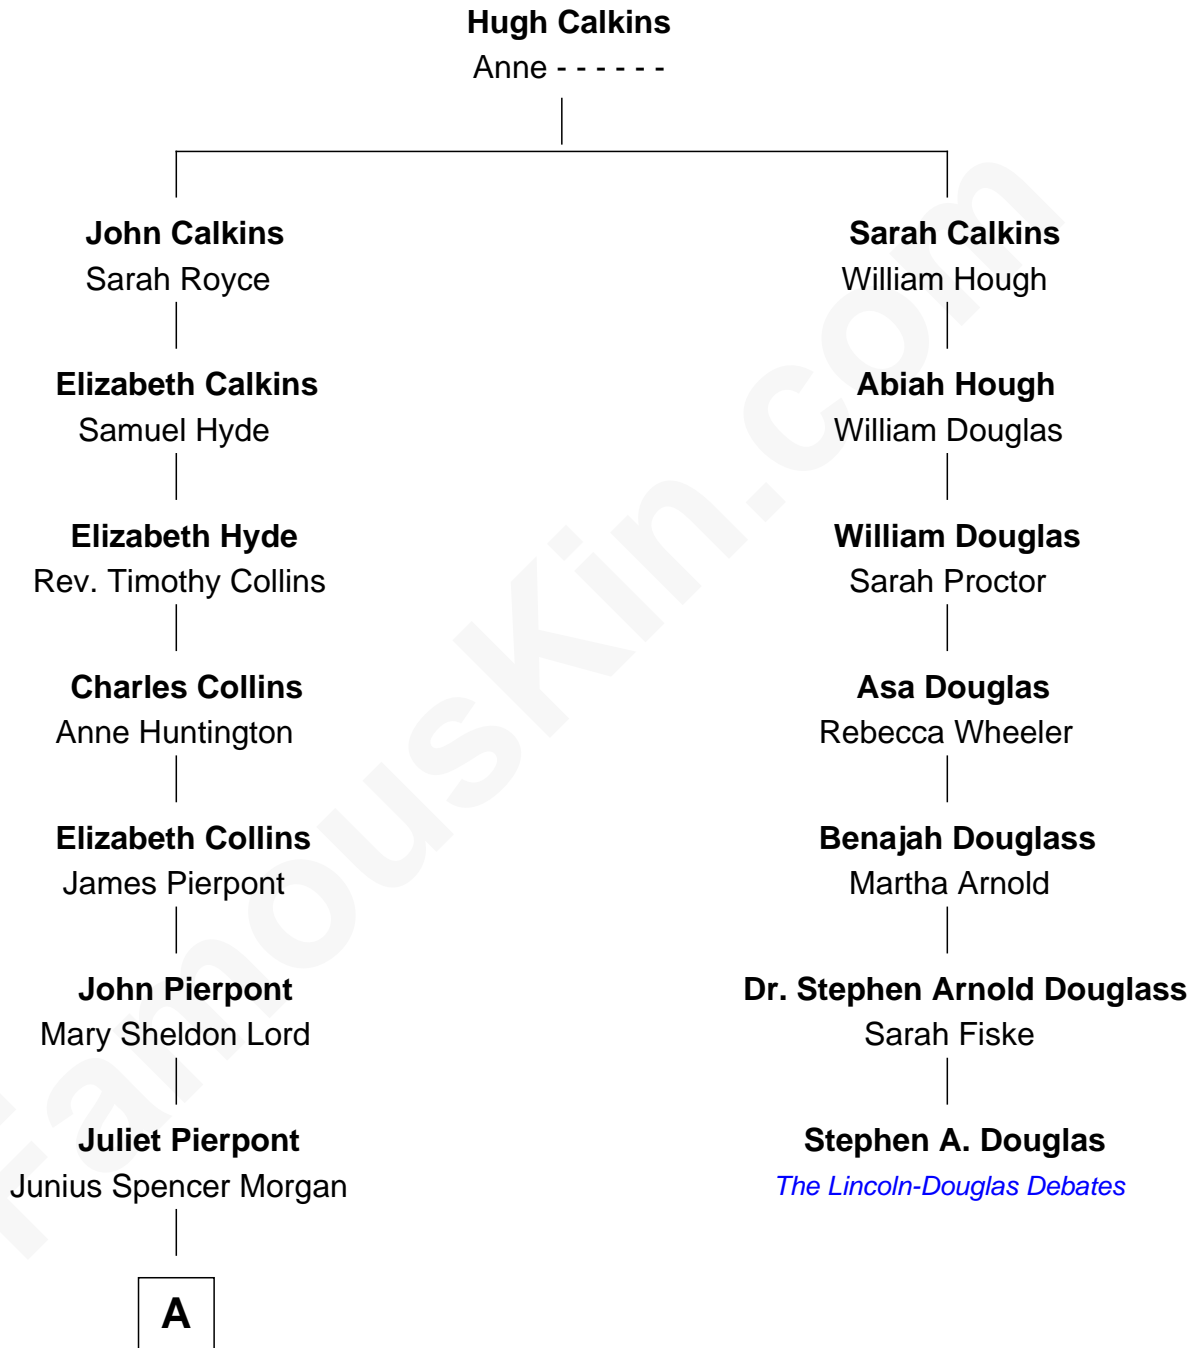

# FamousKin.com Relationship Chart of

**J.P. Morgan, Jr.**

*American Banker and Philanthropist*

6th cousin 2 times removed of

**Stephen A. Douglas**

*Participated in Lincoln-Douglas Debates*

A

John Pierpont Morgan