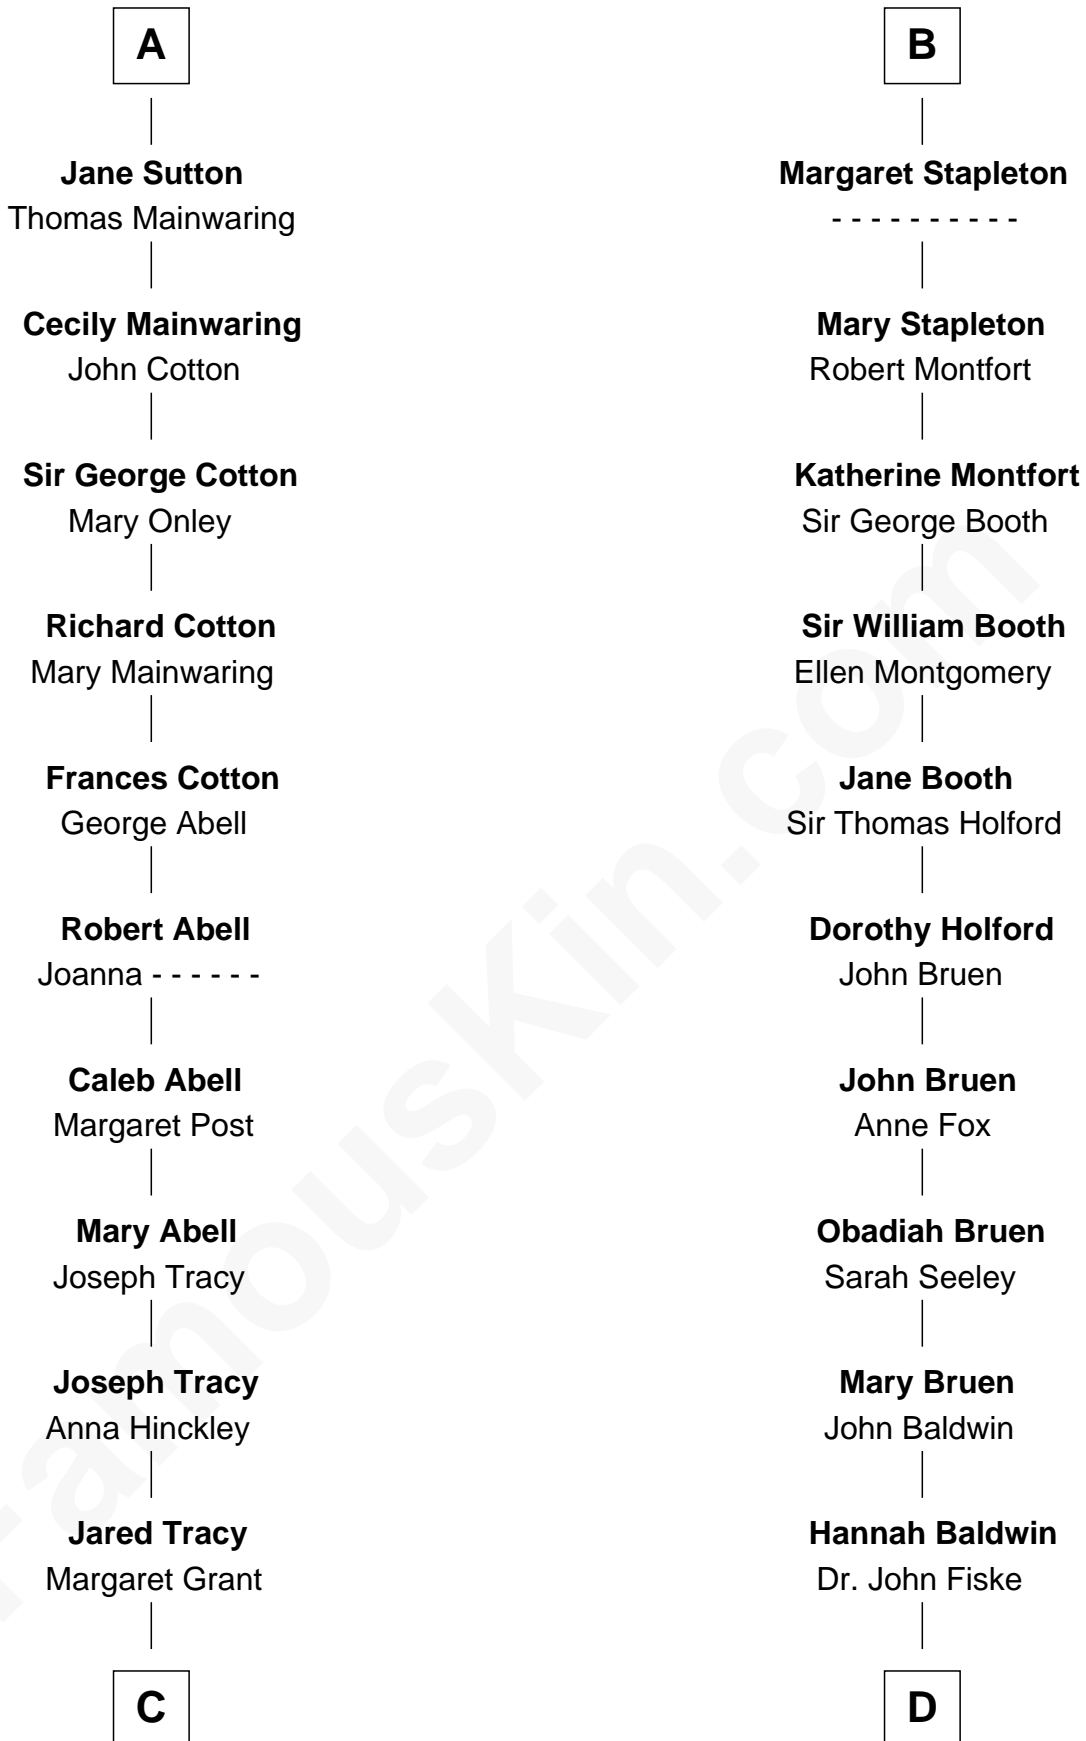

FamousKin.com Relationship Chart of

J.P. Morgan, Jr.

American Banker and Philanthropist

20th cousin 1 time removed of

Stephen A. Douglas

Participated in Lincoln-Douglas Debates

C

William Gedney Tracy

Rachel Huntington

Charles F. Tracy

Louisa Kirkland

Frances Louisa Tracy

John Pierpont Morgan

J.P. Morgan, Jr.

American Banker and Philanthropist

D