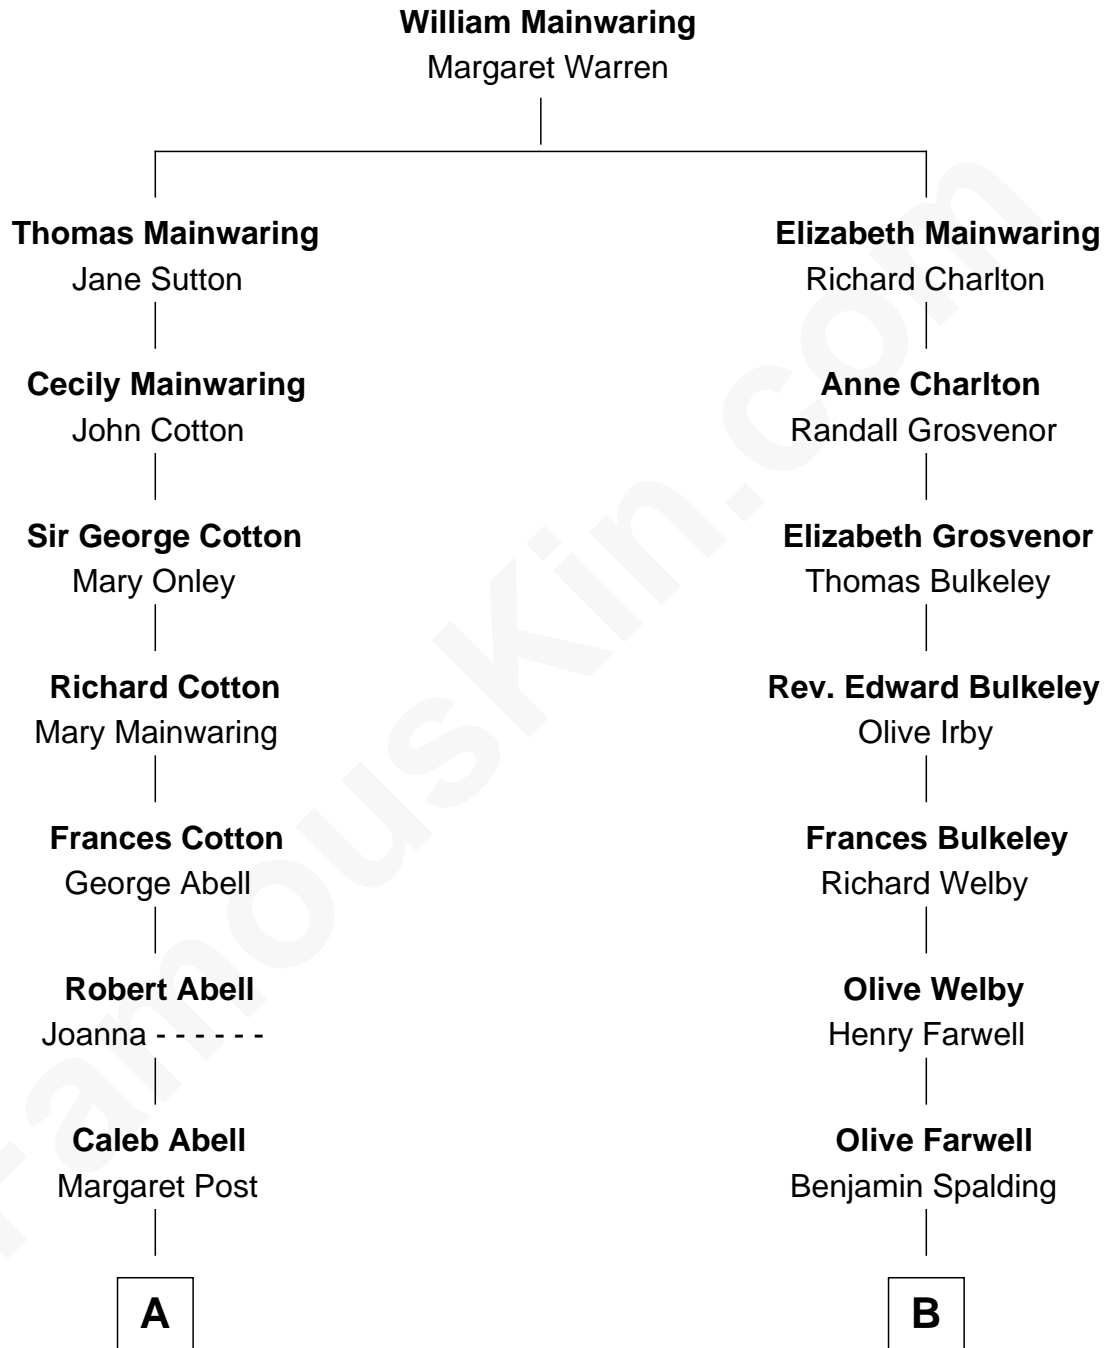

# FamousKin.com Relationship Chart of

**J.P. Morgan, Jr.**

*American Banker and Philanthropist*

13th cousin 1 time removed of

**Katharine Hepburn**

*Movie Actress*

**A**

**Mary Abell**  
Joseph Tracy

**Joseph Tracy**  
Anna Hinckley

**Jared Tracy**  
Margaret Grant

**William Gedney Tracy**  
Rachel Huntington

**Charles F. Tracy**  
Louisa Kirkland

**Frances Louisa Tracy**  
John Pierpont Morgan

**J.P. Morgan, Jr.**  
*American Banker and Philanthropist*

**Katharine Martha Houghton**  
Thomas Norval Hepburn

**Katharine Hepburn**  
*Movie Actress*