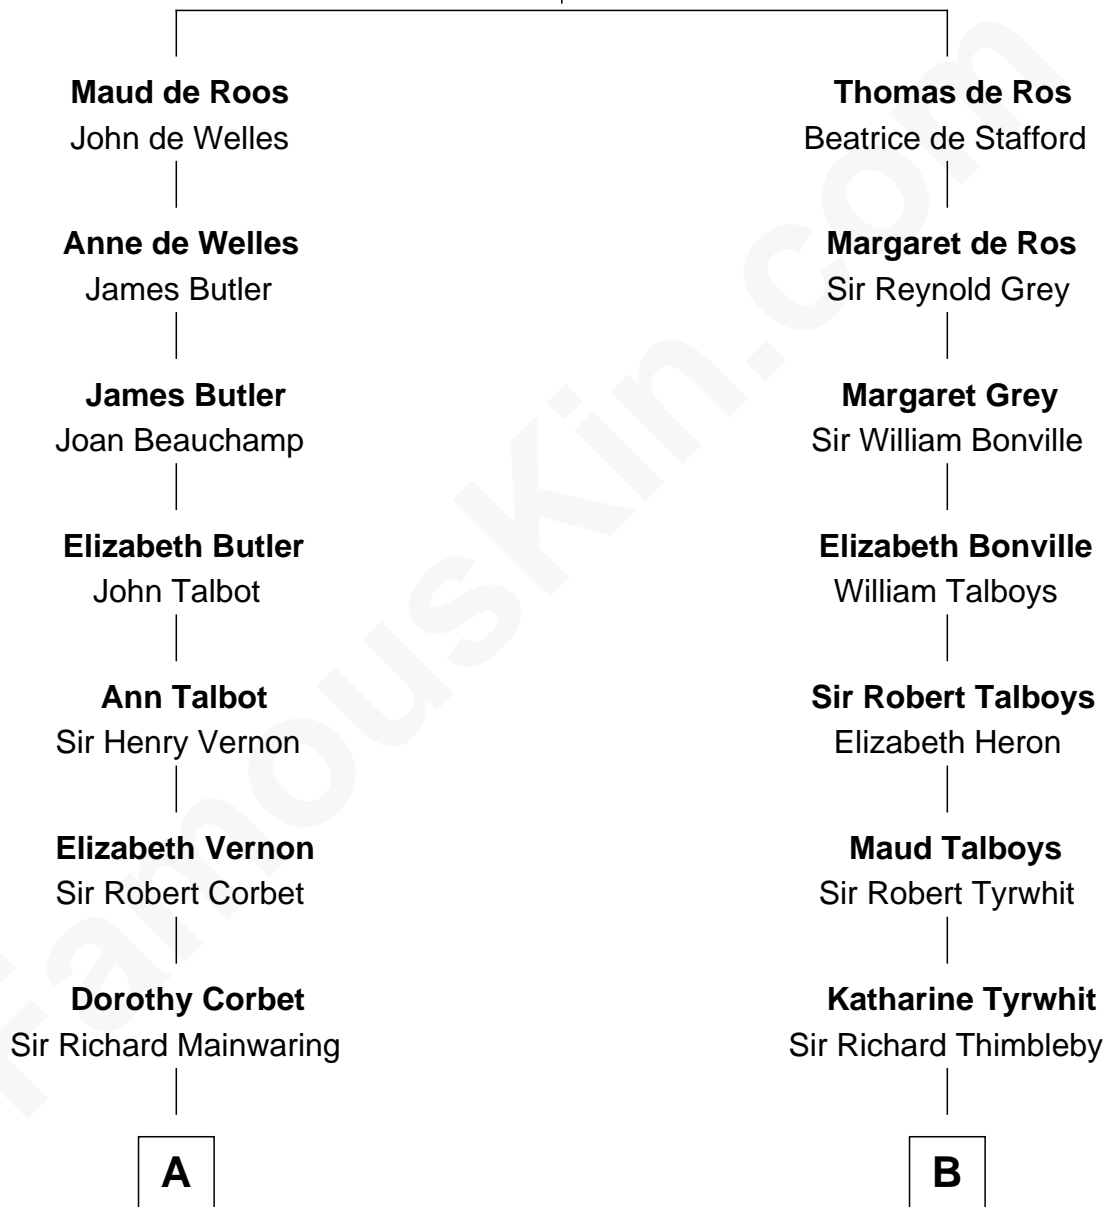

## Relationship Chart of

**J.P. Morgan, Jr.**

*American Banker and Philanthropist*

18th cousin of

**Katharine Hepburn**

*Movie Actress*

**Sir William de Ros**  
Margery de Badlesmere

**C**

Frances Louisa Tracy

John Pierpont Morgan

**J.P. Morgan, Jr.**

*American Banker and Philanthropist*

**D**

Katharine Martha Houghton

Thomas Norval Hepburn

**Katharine Hepburn**