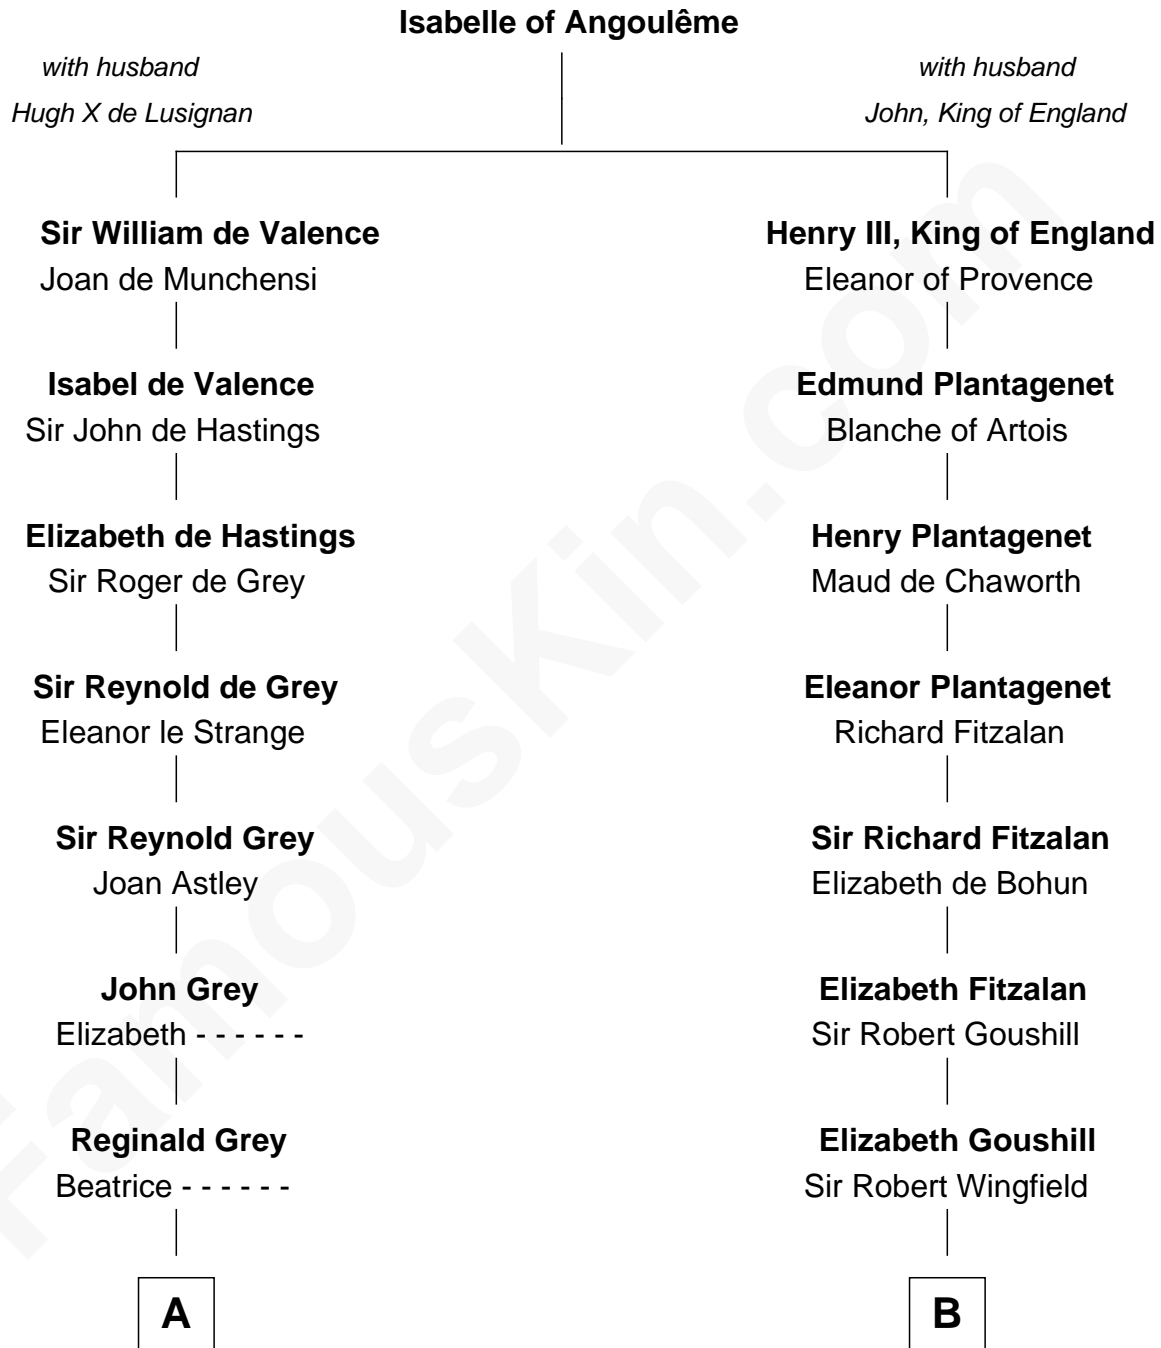

FamousKin.com Relationship Chart of

J.P. Morgan, Jr.

American Banker and Philanthropist

16th cousin 4 times removed of

Roger Sherman

Signer of the Declaration of Independence

C

—
Mary Sheldon Lord