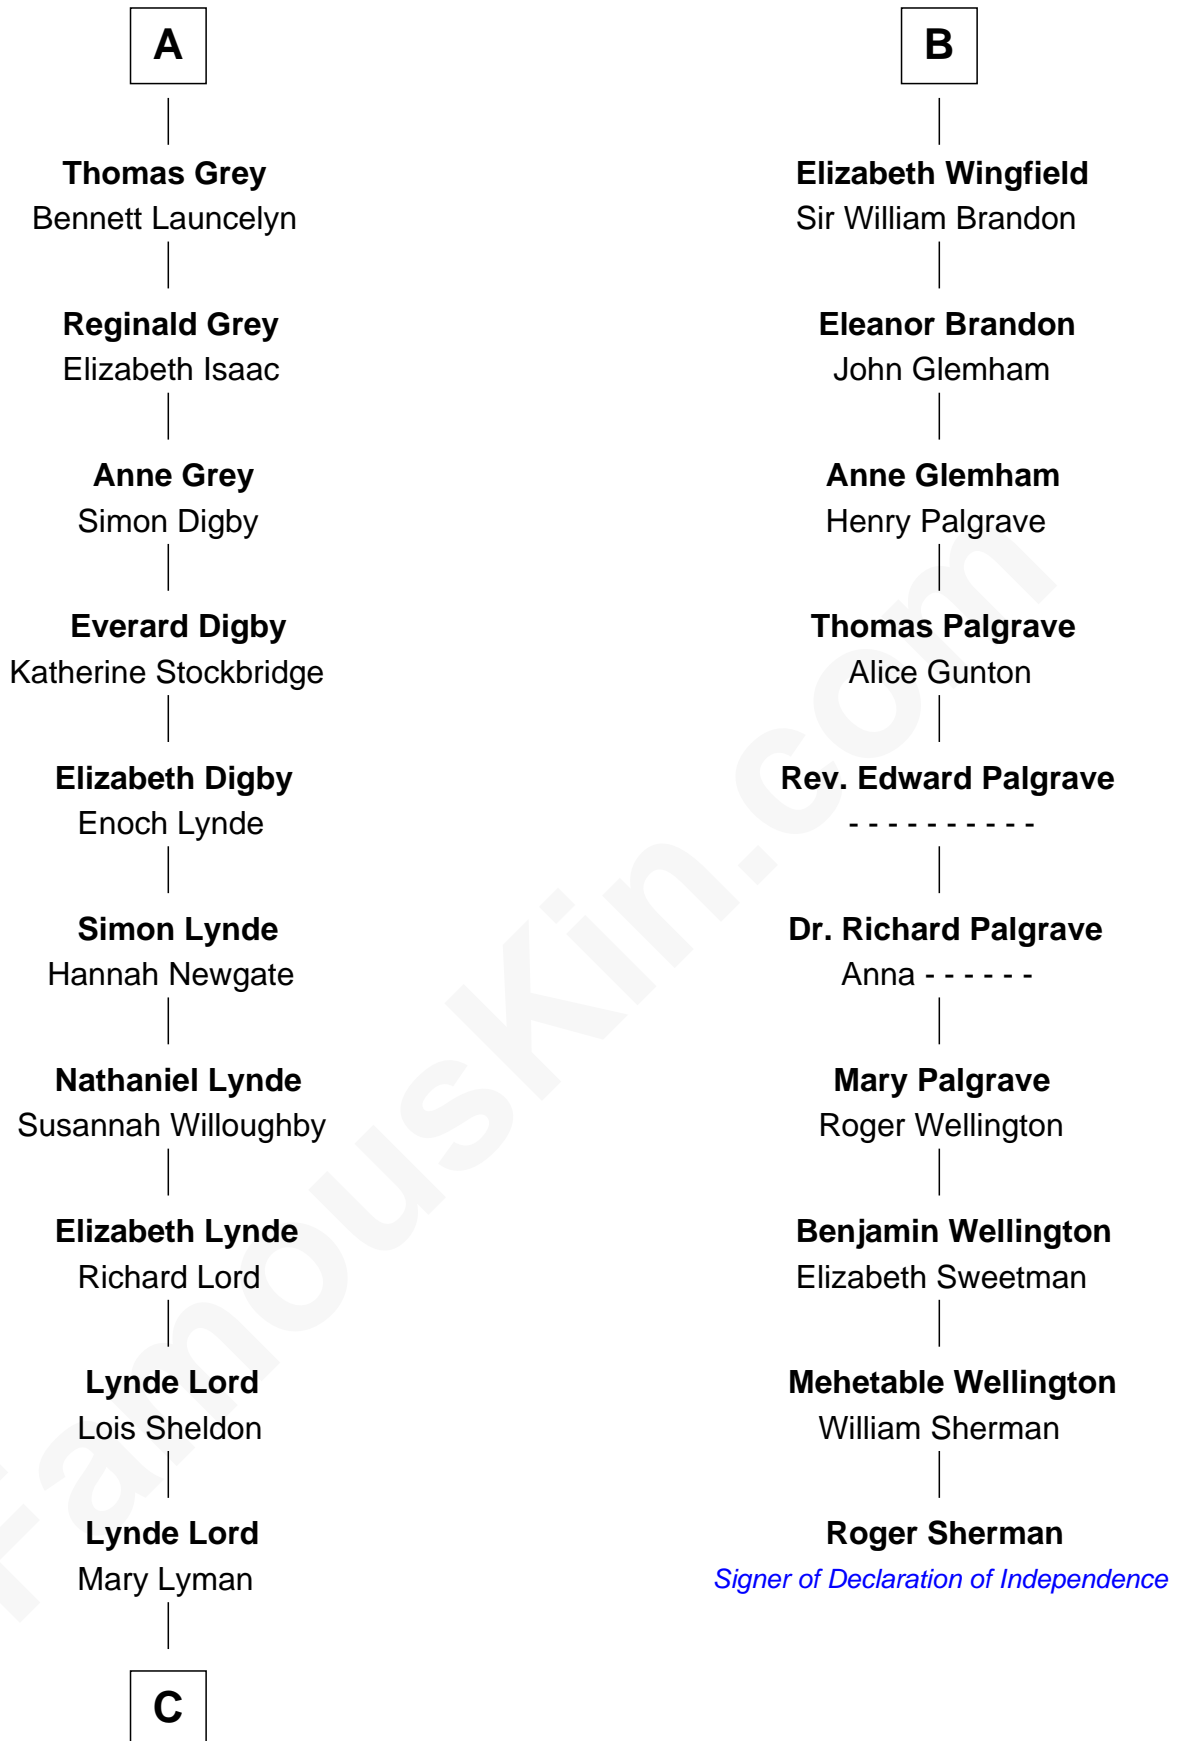

FamousKin.com Relationship Chart of

J.P. Morgan, Jr.

American Banker and Philanthropist

16th cousin 4 times removed of

Roger Sherman

Signer of the Declaration of Independence

C

—
Mary Sheldon Lord

John Pierpont

—
Juliet Pierpont

Junius Spencer Morgan

—
John Pierpont Morgan

Frances Louisa Tracy

—
J.P. Morgan, Jr.

American Banker and Philanthropist

FamousKin.com