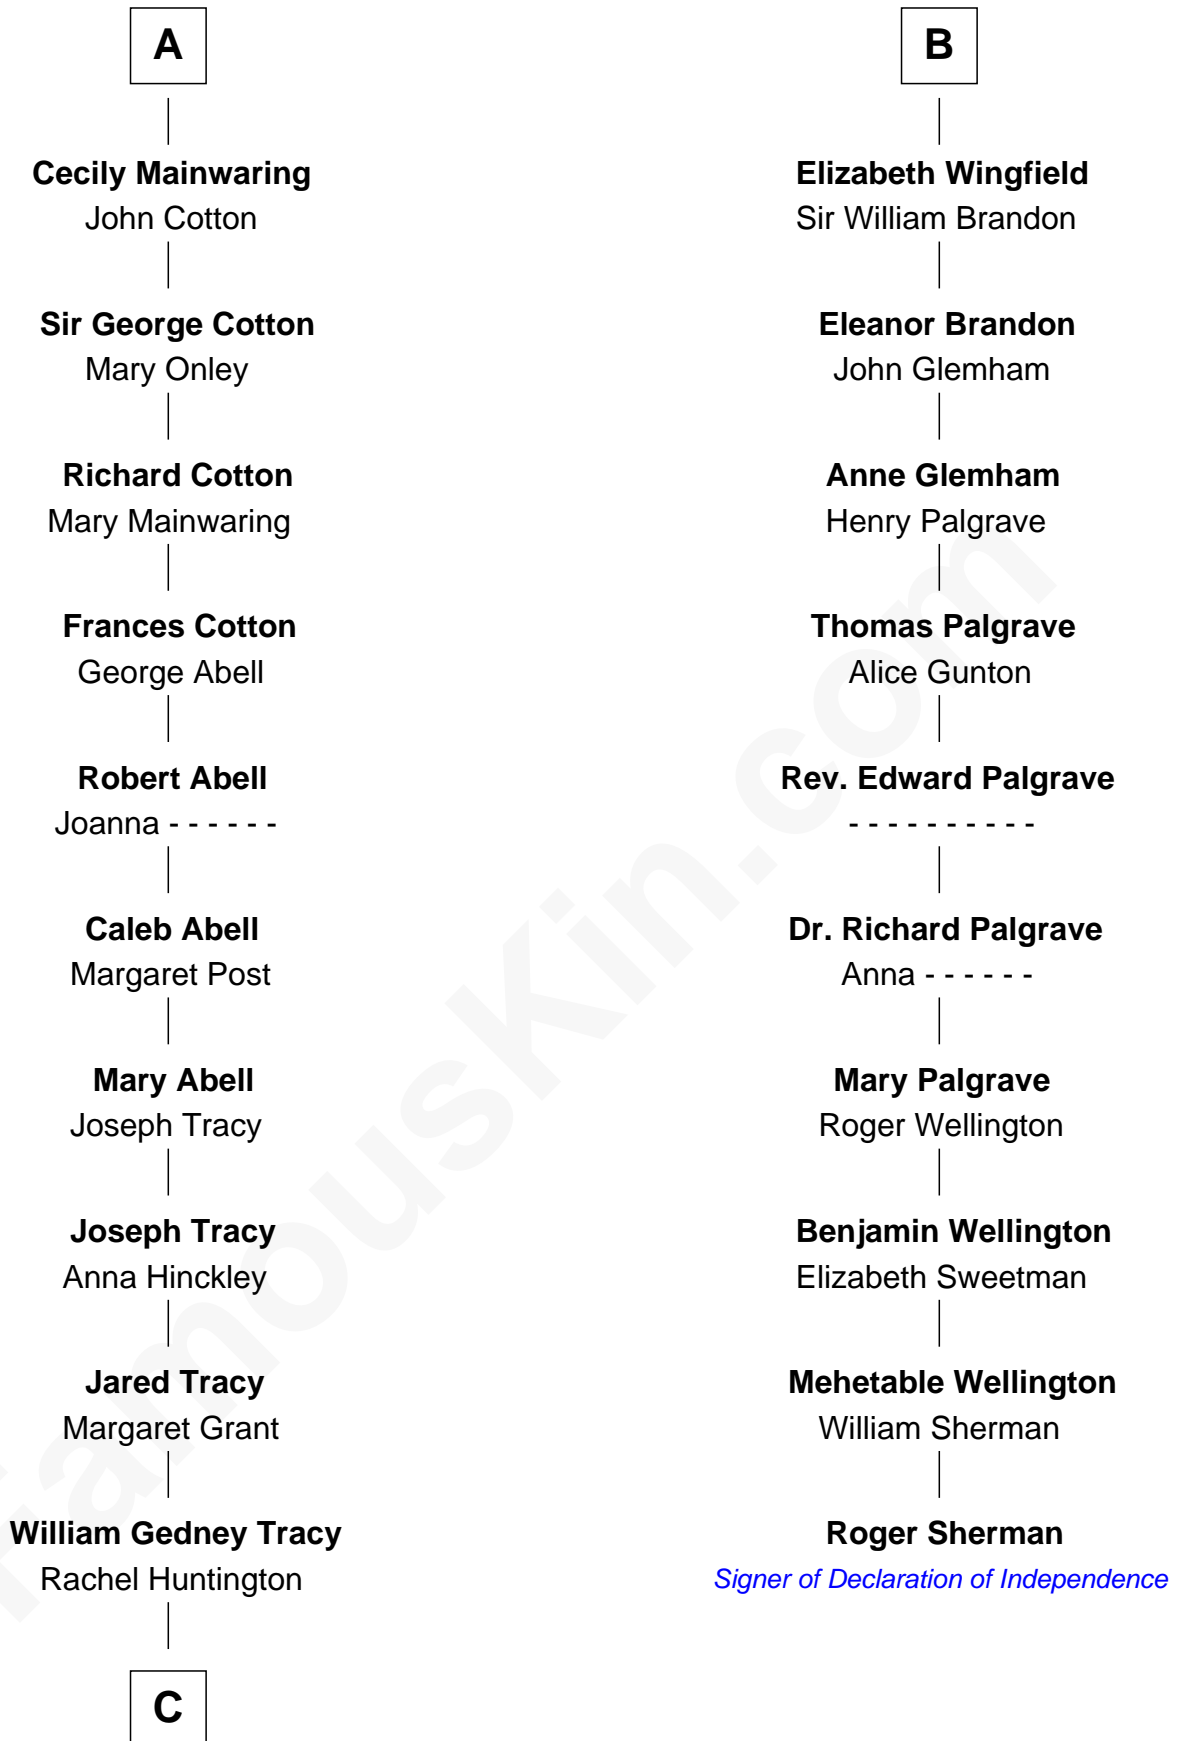

FamousKin.com Relationship Chart of

J.P. Morgan, Jr.

American Banker and Philanthropist

16th cousin 3 times removed of

Roger Sherman

Signer of the Declaration of Independence

William de Braiose

Eva Marshal

Eve de Braiose
Sir William de Cantilupe

Milicent de Cantilupe
Eudo la Zouche

Eve la Zouche
Sir Maurice de Berkeley

Thomas de Berkeley
Katherine de Clyvedon

Sir John Berkeley
Elizabeth Betteshorne

Elizabeth Berkeley
Sir John Sutton

Jane Sutton
Thomas Mainwaring

A

Eleanor de Braiose
Sir Humphrey de Bohun

Humphrey de Bohun
Maud de Fiennes

Humphrey de Bohun
Elizabeth Plantagenet

Sir William de Bohun
Elizabeth de Badlesmere

Elizabeth de Bohun
Sir Richard Fitzalan

Elizabeth Fitzalan
Sir Robert Goushill

Elizabeth Goushill
Sir Robert Wingfield

B

C

—
Charles F. Tracy

Louisa Kirkland

—
Frances Louisa Tracy

John Pierpont Morgan