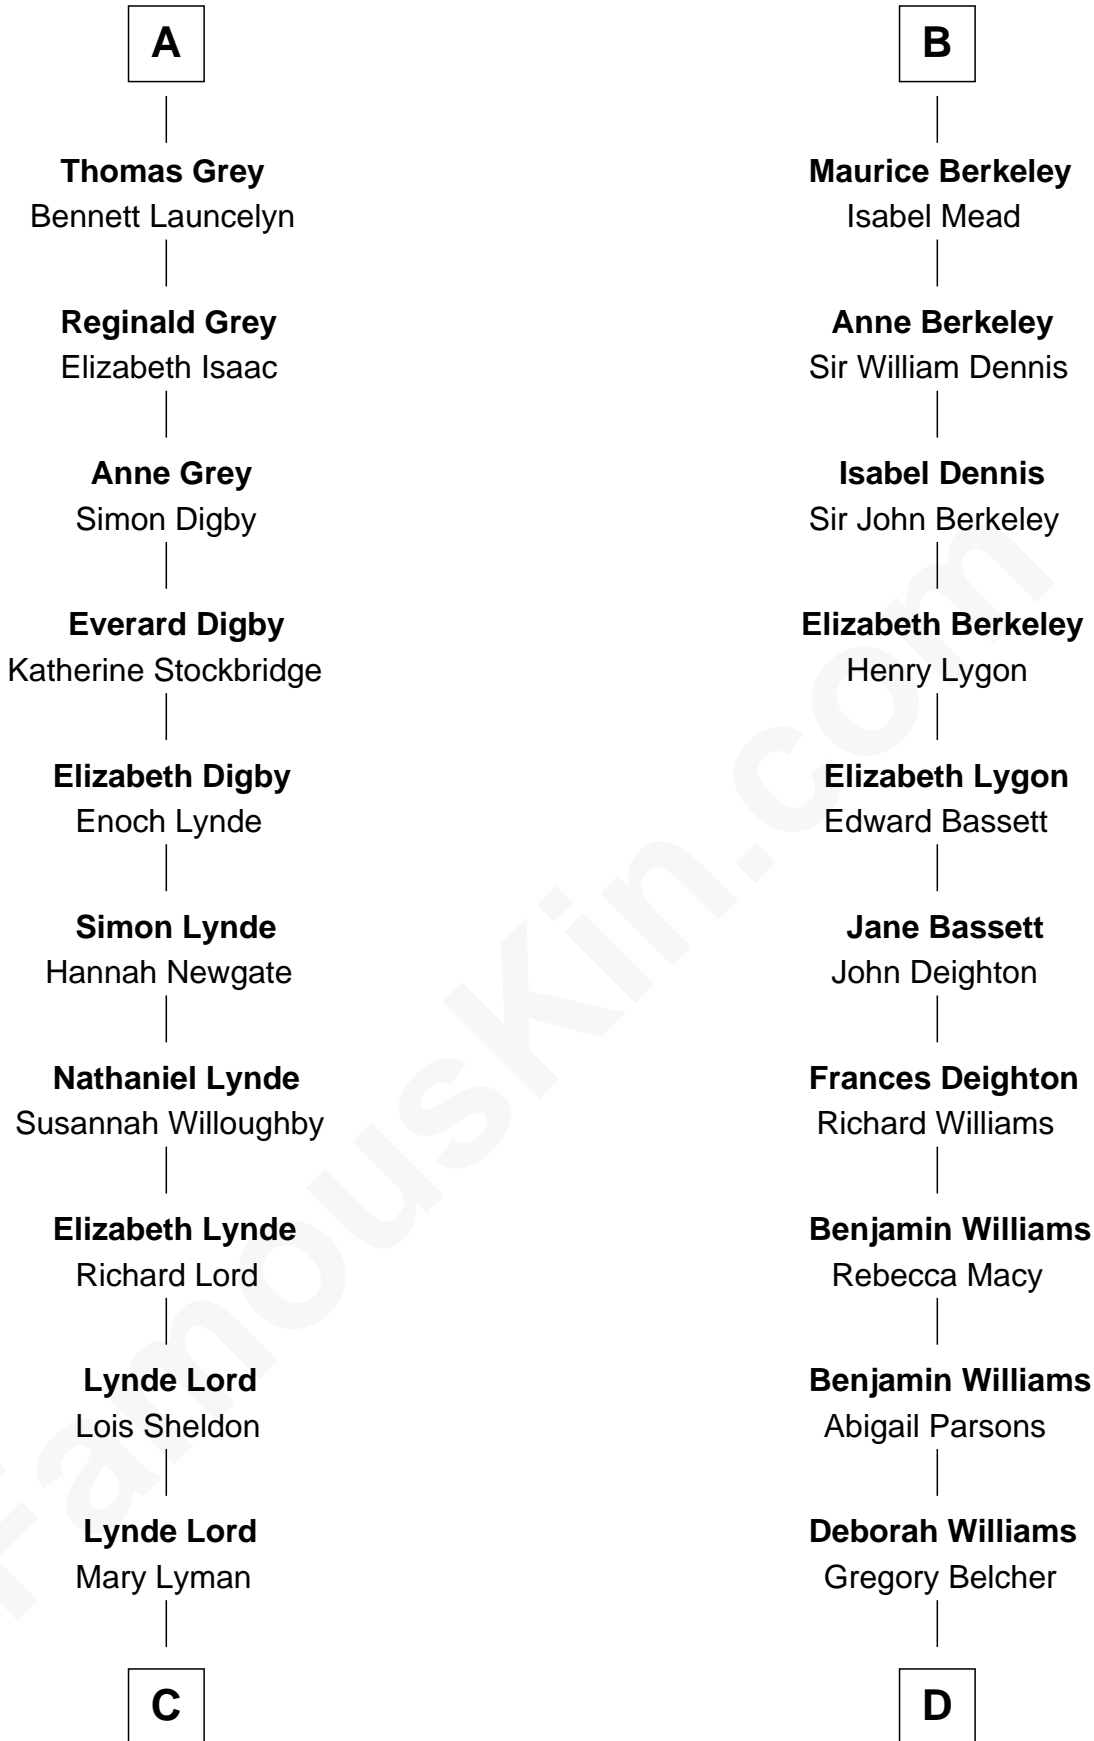

FamousKin.com Relationship Chart of

J.P. Morgan, Jr.

American Banker and Philanthropist

20th cousin 1 time removed of

General Douglas MacArthur

U.S. Army - World War II

C

Mary Sheldon Lord

Benjamin Belcher

Sarah Barney

Benjamin Barney Belcher

Olive - - - - -

Aurelia Belcher

Arthur MacArthur

Gen. Arthur MacArthur

Mary Pinckney Hardy