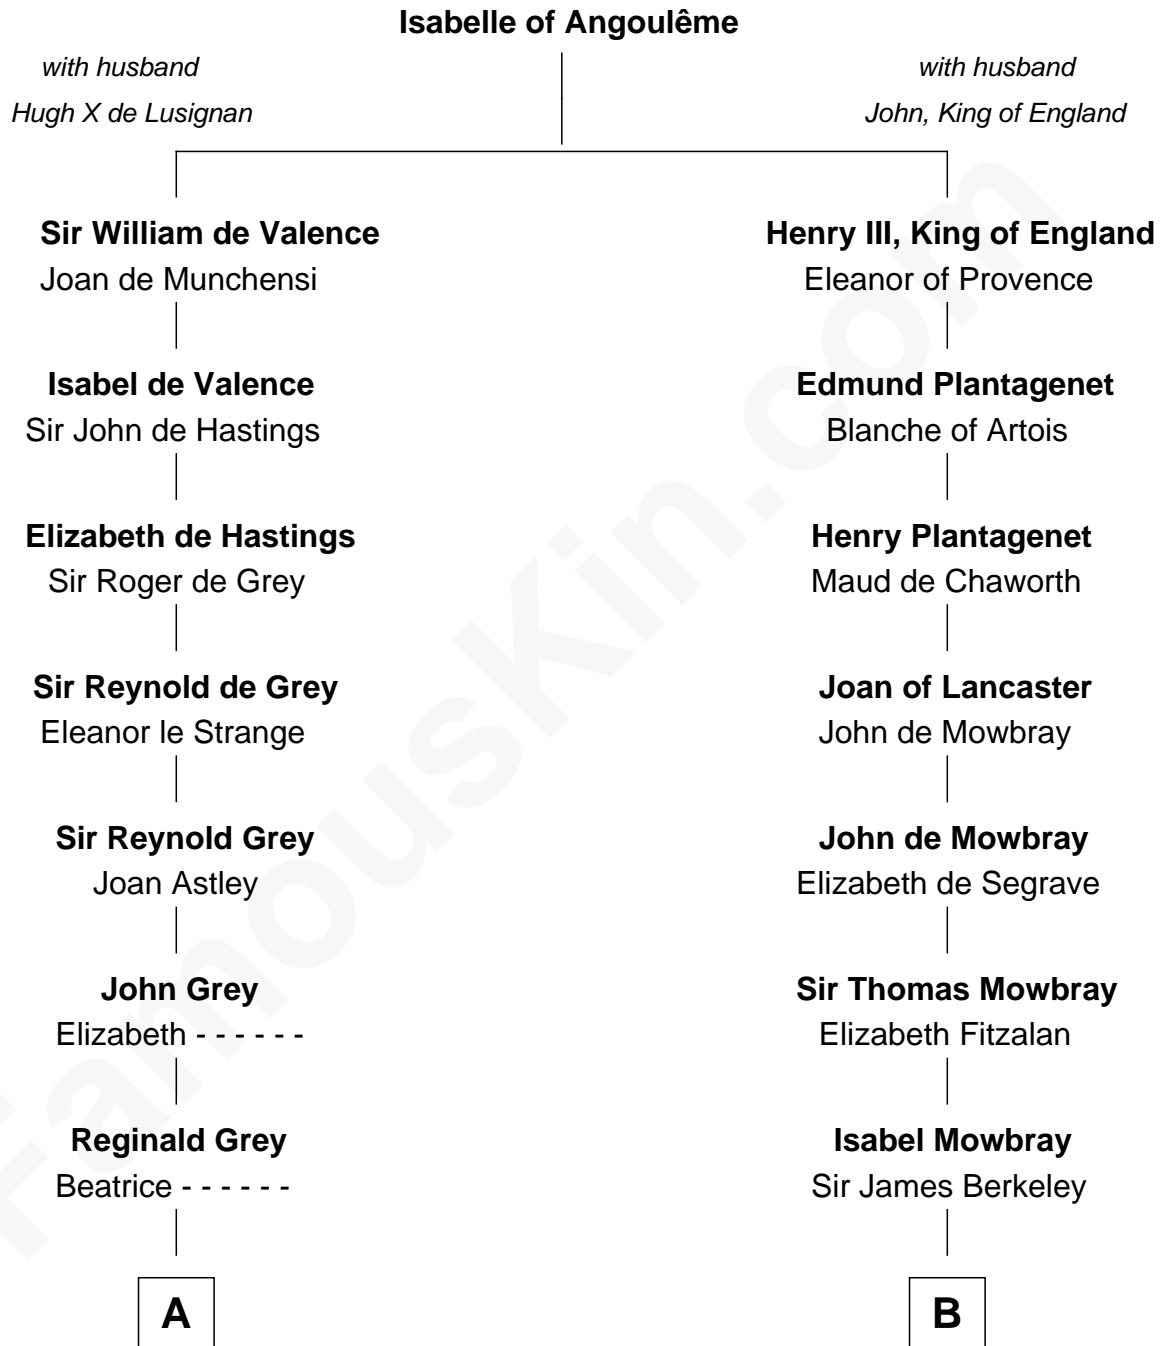

FamousKin.com Relationship Chart of

J.P. Morgan, Jr.

American Banker and Philanthropist

20th cousin 1 time removed of

General Douglas MacArthur

U.S. Army - World War II

C

Mary Sheldon Lord