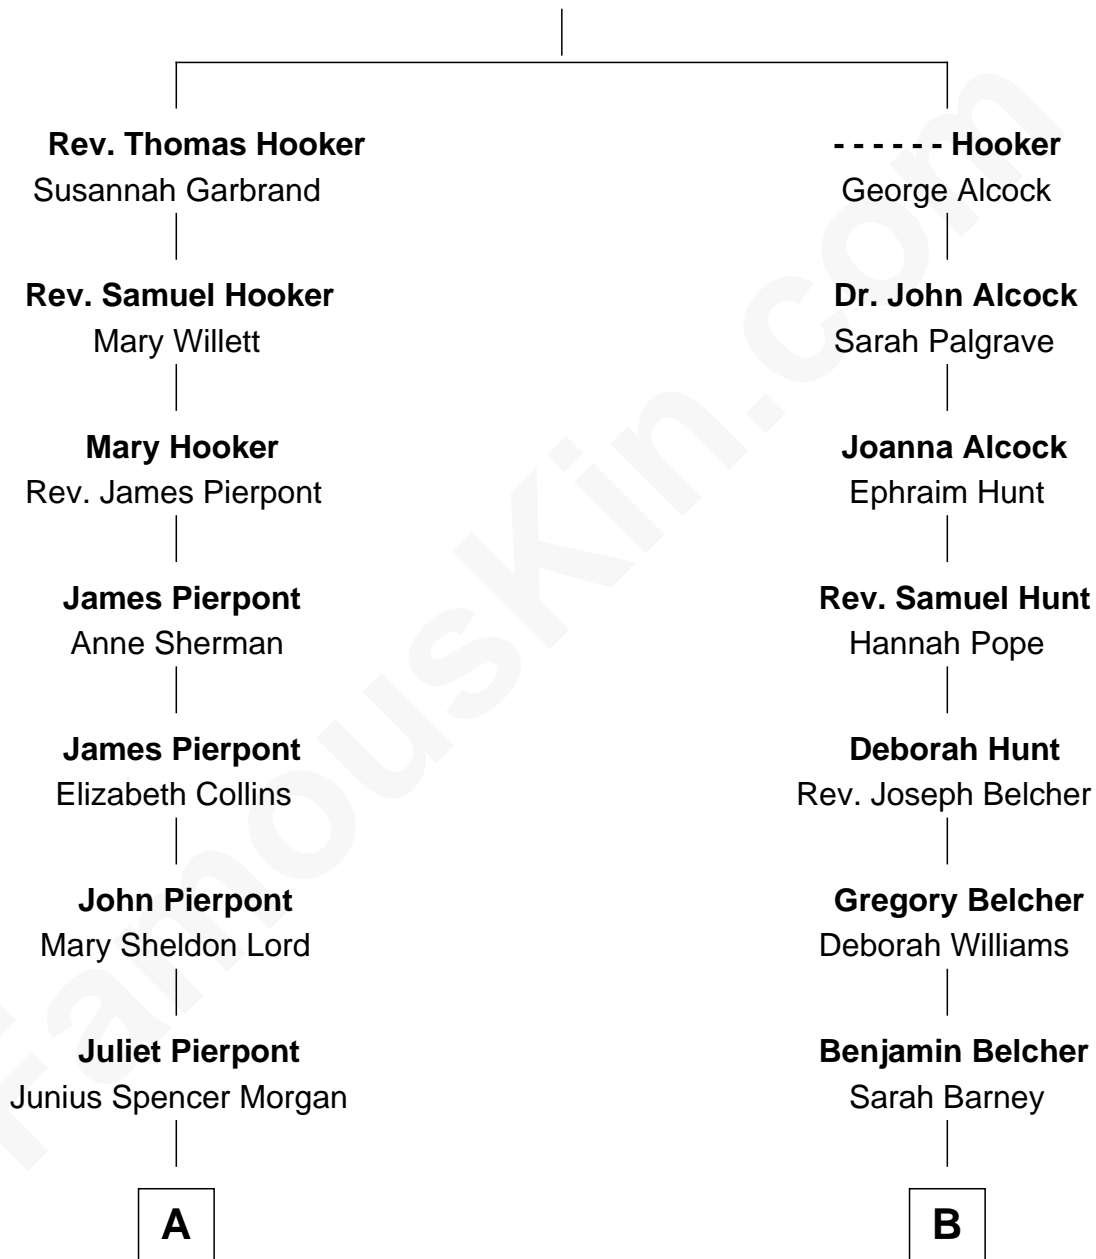

# FamousKin.com Relationship Chart of

**J.P. Morgan, Jr.**

*American Banker and Philanthropist*

8th cousin 2 times removed of

**General Douglas MacArthur**

*U.S. Army - World War II*

**Thomas Hooker**

**A**

**John Pierpont Morgan**

Frances Louisa Tracy

**J.P. Morgan, Jr.**

*American Banker and Philanthropist*

**B**

**Benjamin Barney Belcher**

Olive - - - - -

**Aurelia Belcher**