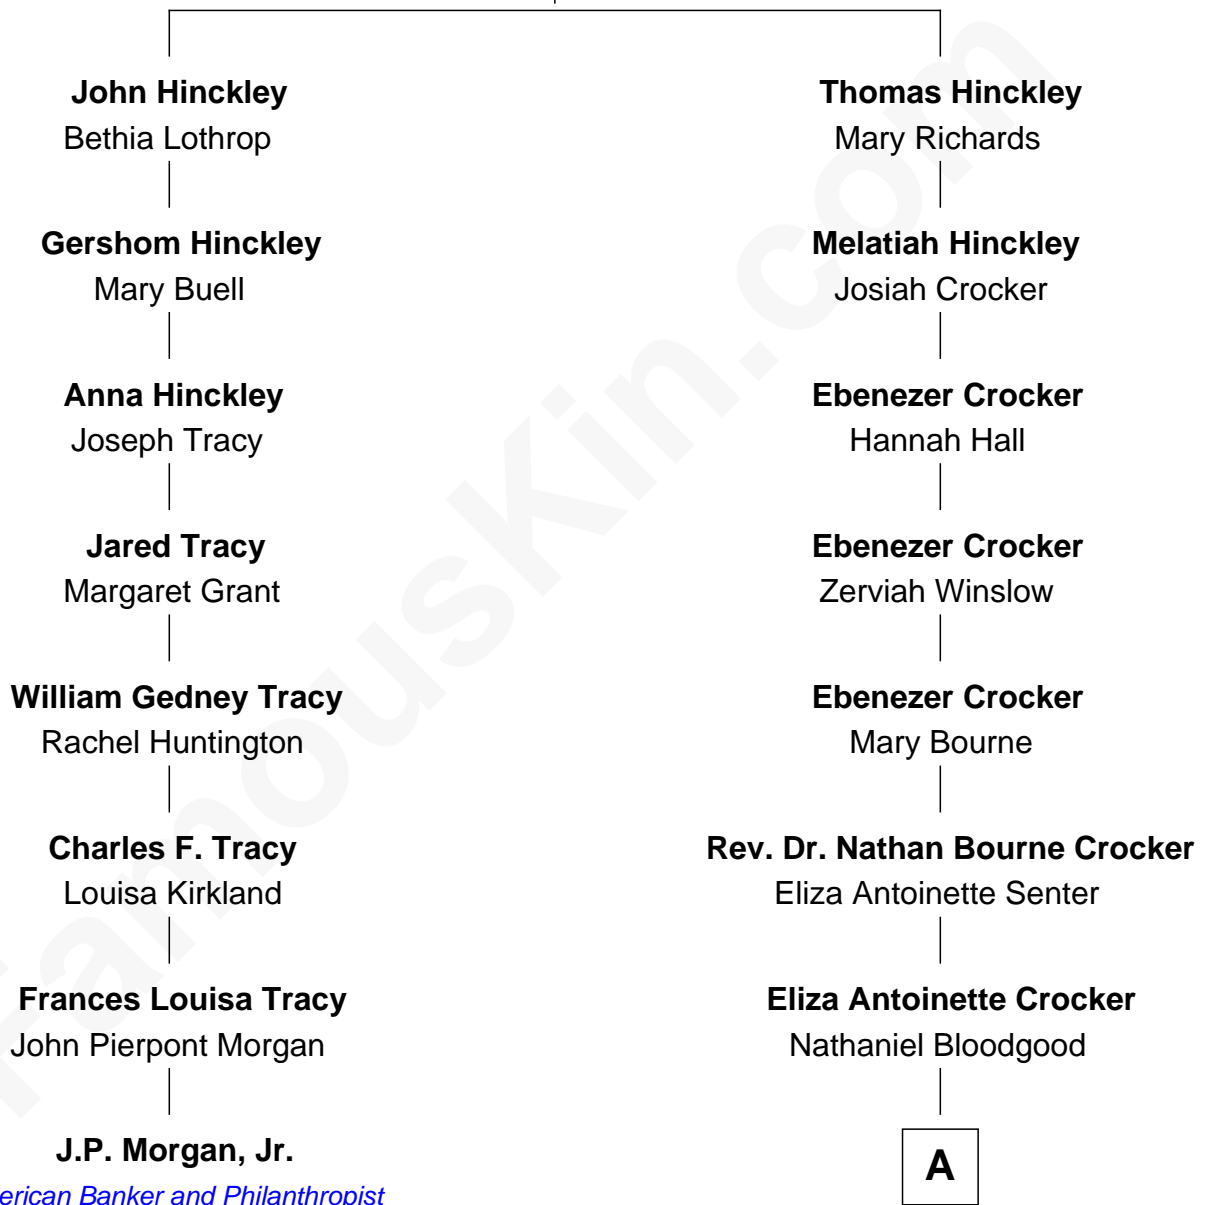

FamousKin.com Relationship Chart of

J.P. Morgan, Jr.

American Banker and Philanthropist

7th cousin 4 times removed of

Kyra Sedgwick

TV and Movie Actress

Samuel Hinckley

Sarah Soole

A

Helen Bloodgood

Francis Peabody

Fannie Peabody

Rev. Dr. Endicott Peabody

Helen Peabody

Robert Minturn Sedgwick

Henry Dwight Sedgwick