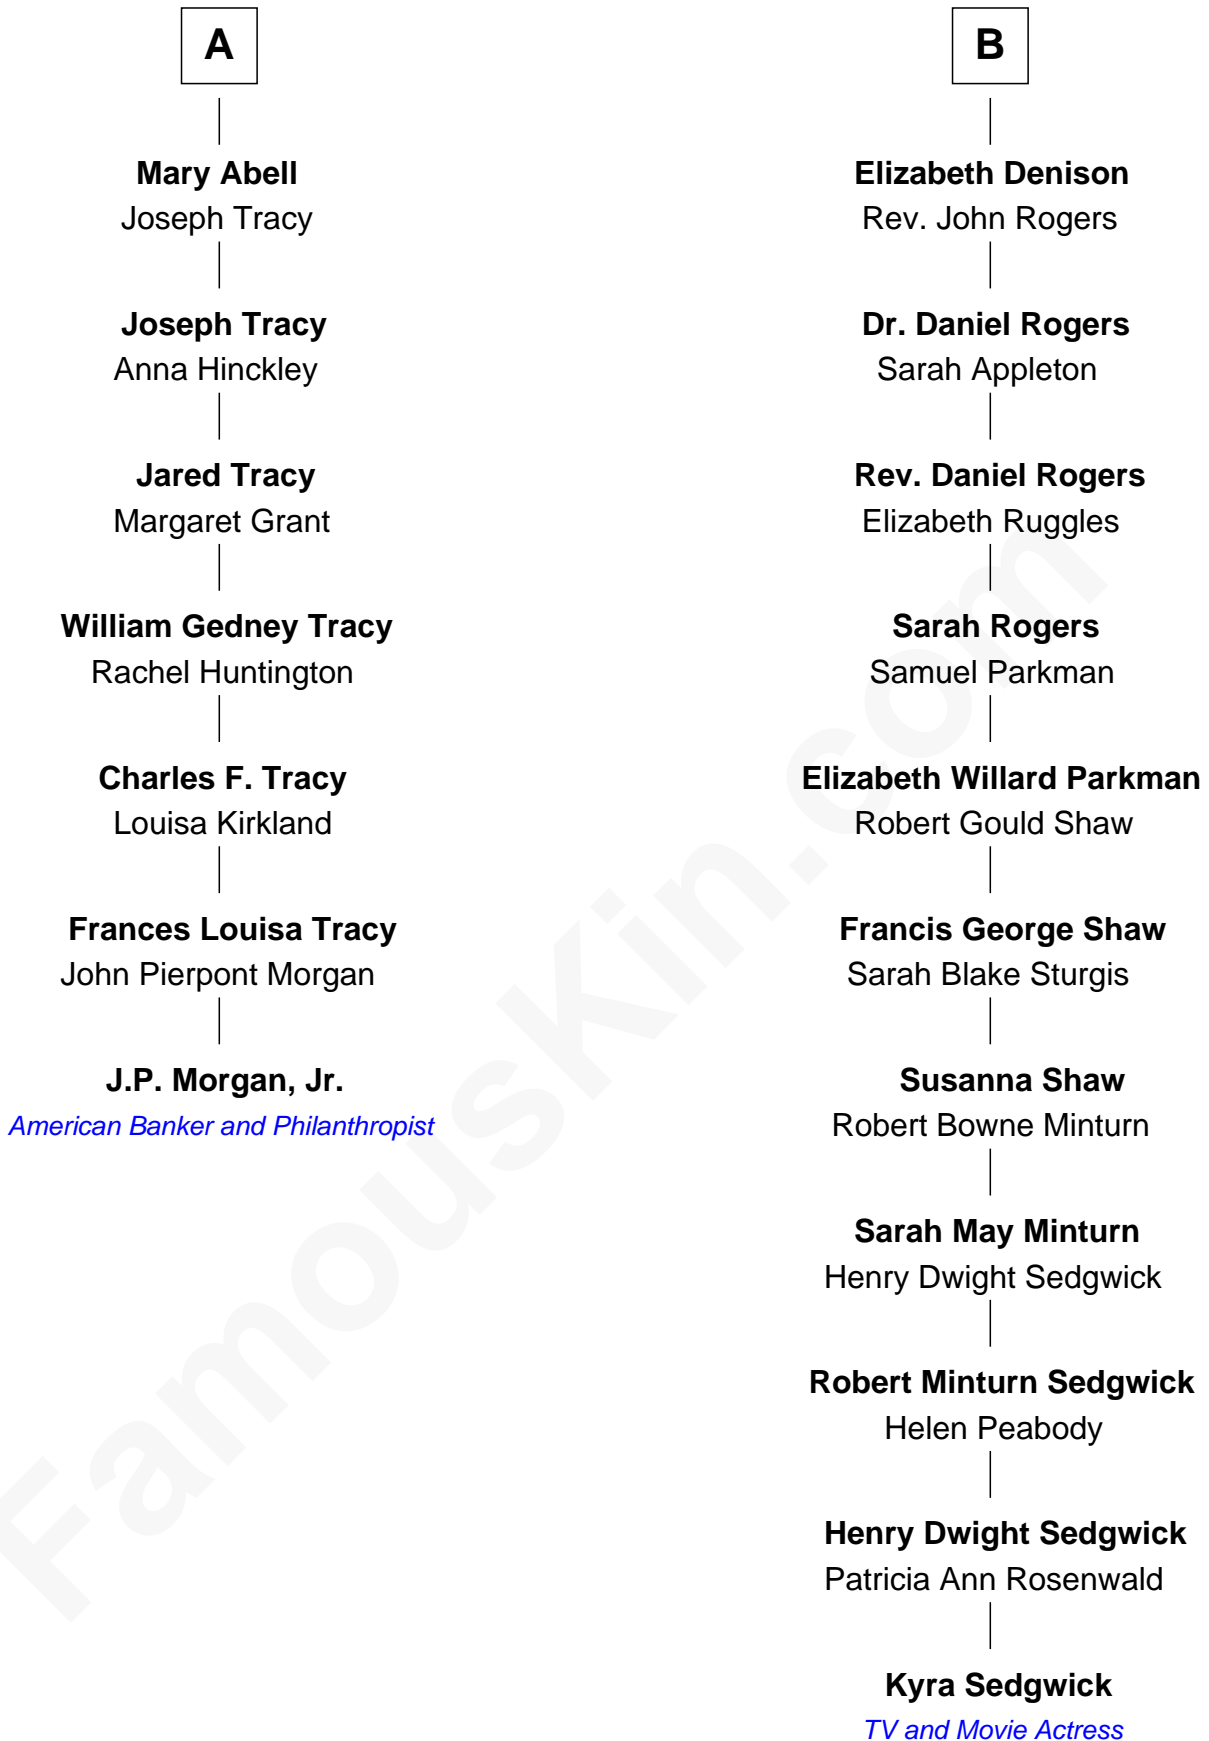

## Relationship Chart of

**J.P. Morgan, Jr.**

*American Banker and Philanthropist*

13th cousin 4 times removed of

**Kyra Sedgwick**

*TV and Movie Actress*

**Sir John Sutton**  
Elizabeth Berkeley

**Jane Sutton**  
Thomas Mainwaring

**Cecily Mainwaring**  
John Cotton

**Sir George Cotton**  
Mary Onley

**Richard Cotton**  
Mary Mainwaring

**Frances Cotton**  
George Abell

**Robert Abell**  
Joanna - - - - -

**Caleb Abell**  
Margaret Post

**A**

**Sir Edmund Sutton**  
Joyce Tiptoft

**Sir Edward Sutton**  
Cecily Willoughby

**Sir John Sutton**  
Cecily Grey

**Sir Henry Dudley**  
----- Ashton  
*Probable*

**Roger Dudley**  
Susanna Thorne

**Gov. Thomas Dudley**  
Dorothy York

**Patience Dudley**  
Maj. Gen. Daniel Denison

**B**

Kyra Sedgwick photo by [Angela George](#) (CC BY-SA 3.0)