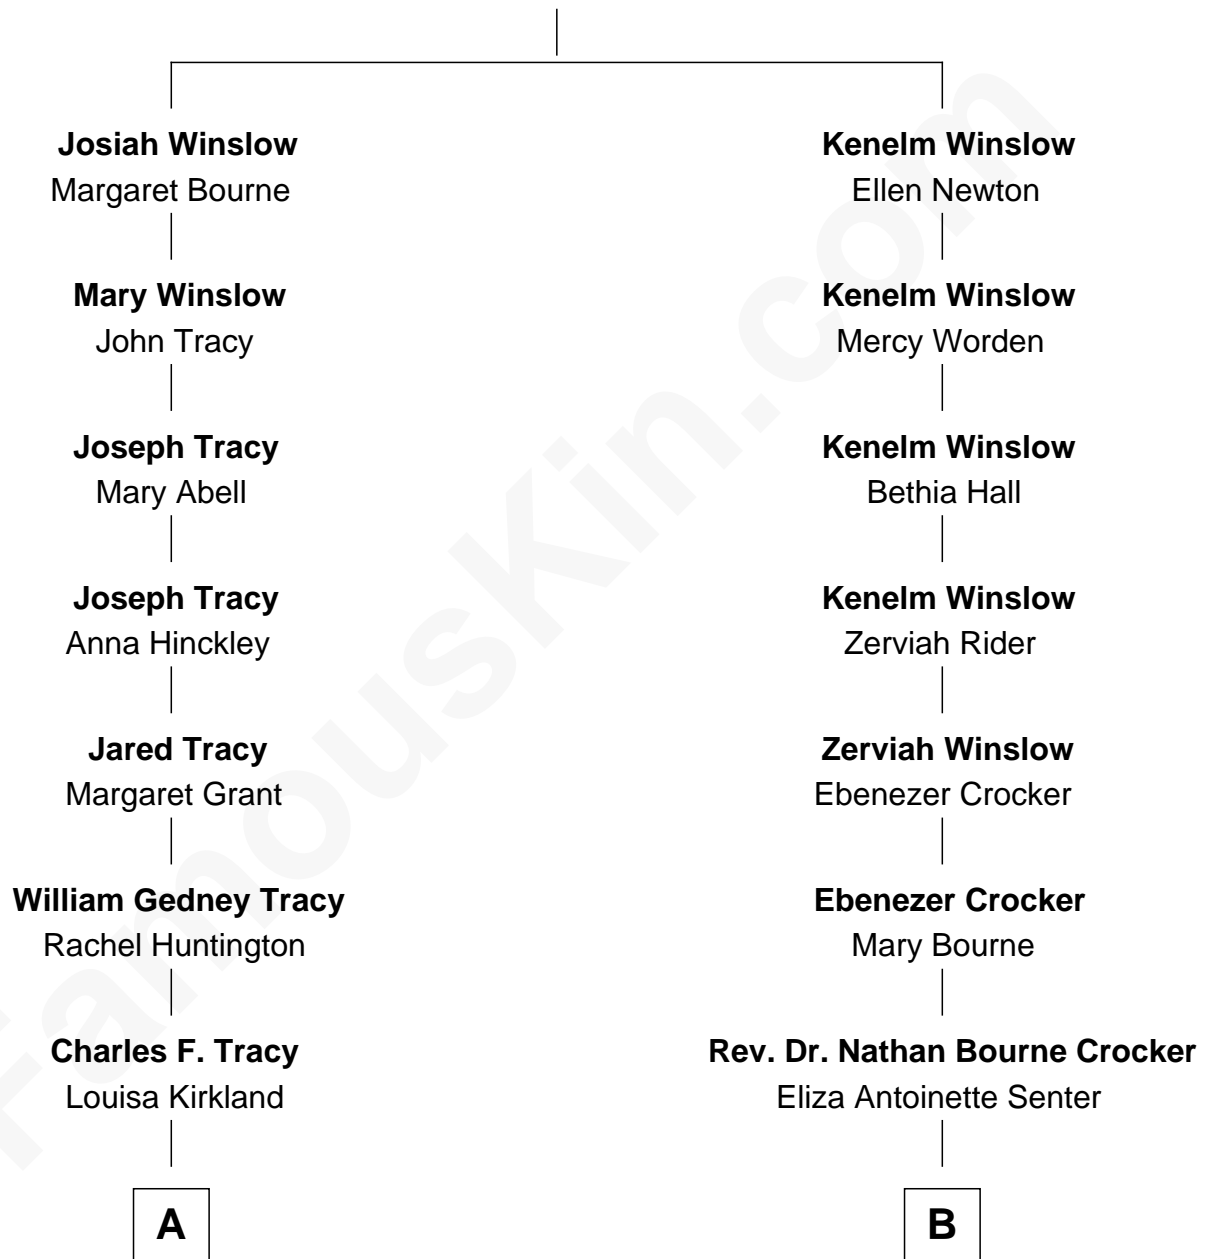

FamousKin.com

Relationship Chart of

J.P. Morgan, Jr.

American Banker and Philanthropist

8th cousin 4 times removed of

Kyra Sedgwick

TV and Movie Actress

Edward Winslow

Magdalen Oliver

A

Frances Louisa Tracy
John Pierpont Morgan

J.P. Morgan, Jr.
American Banker and Philanthropist

B

Eliza Antoinette Crocker
Nathaniel Bloodgood

Helen Bloodgood
Francis Peabody

Fannie Peabody
Rev. Dr. Endicott Peabody