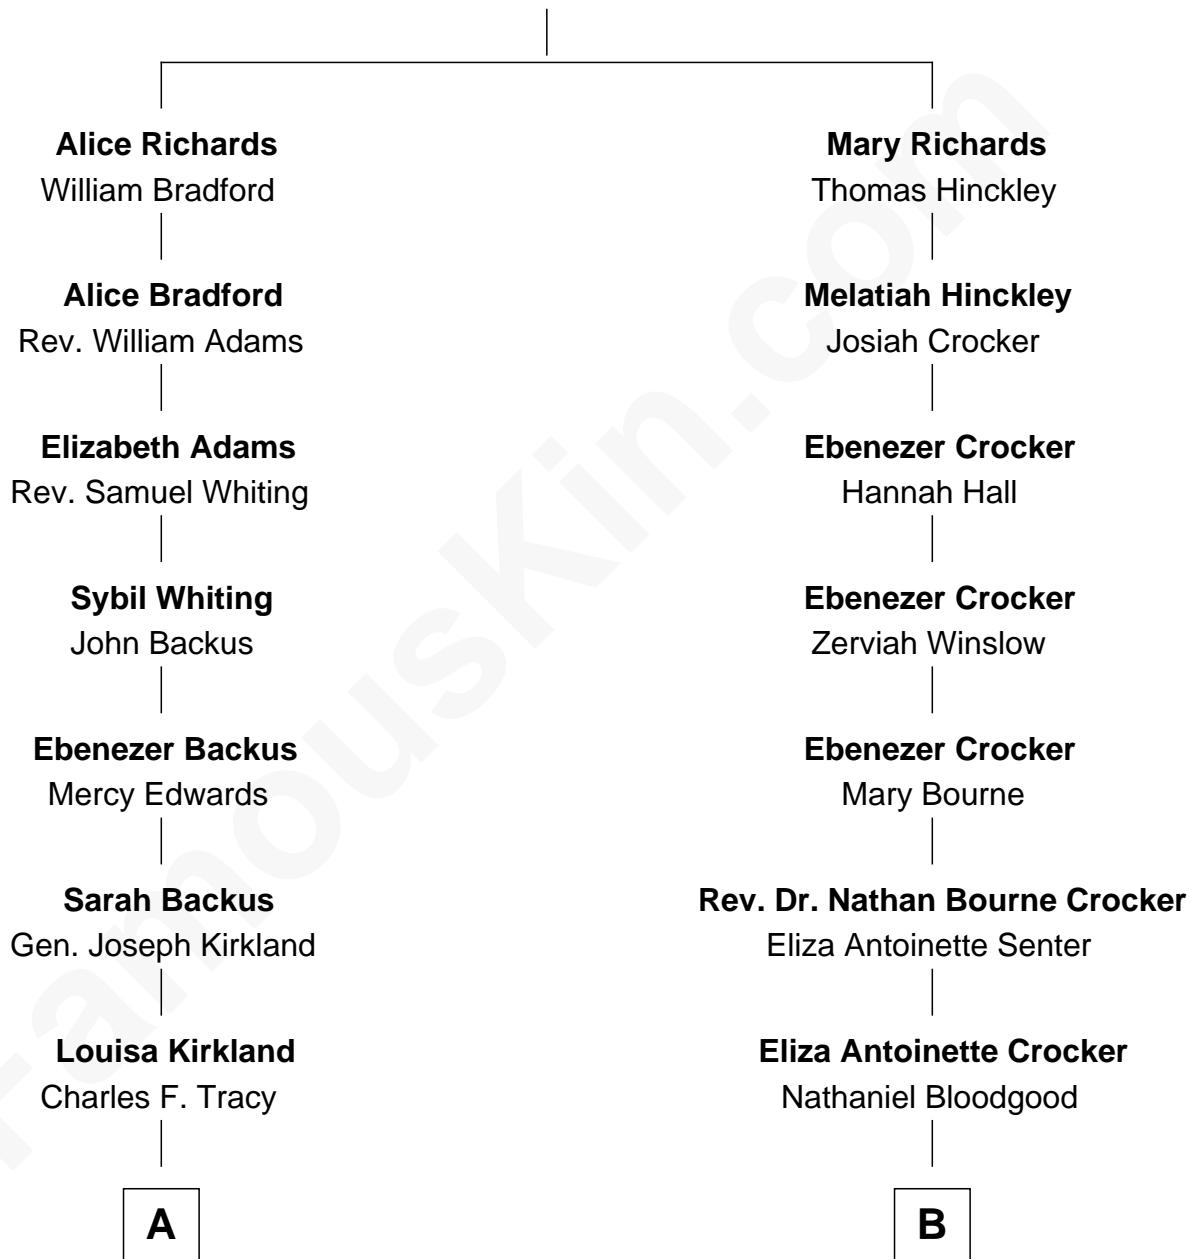

FamousKin.com Relationship Chart of

J.P. Morgan, Jr.

American Banker and Philanthropist

8th cousin 3 times removed of

Kyra Sedgwick

TV and Movie Actress

Thomas Richards

Welthian - - - - -

A

Frances Louisa Tracy

John Pierpont Morgan

J.P. Morgan, Jr.

American Banker and Philanthropist

B

Helen Bloodgood

Francis Peabody