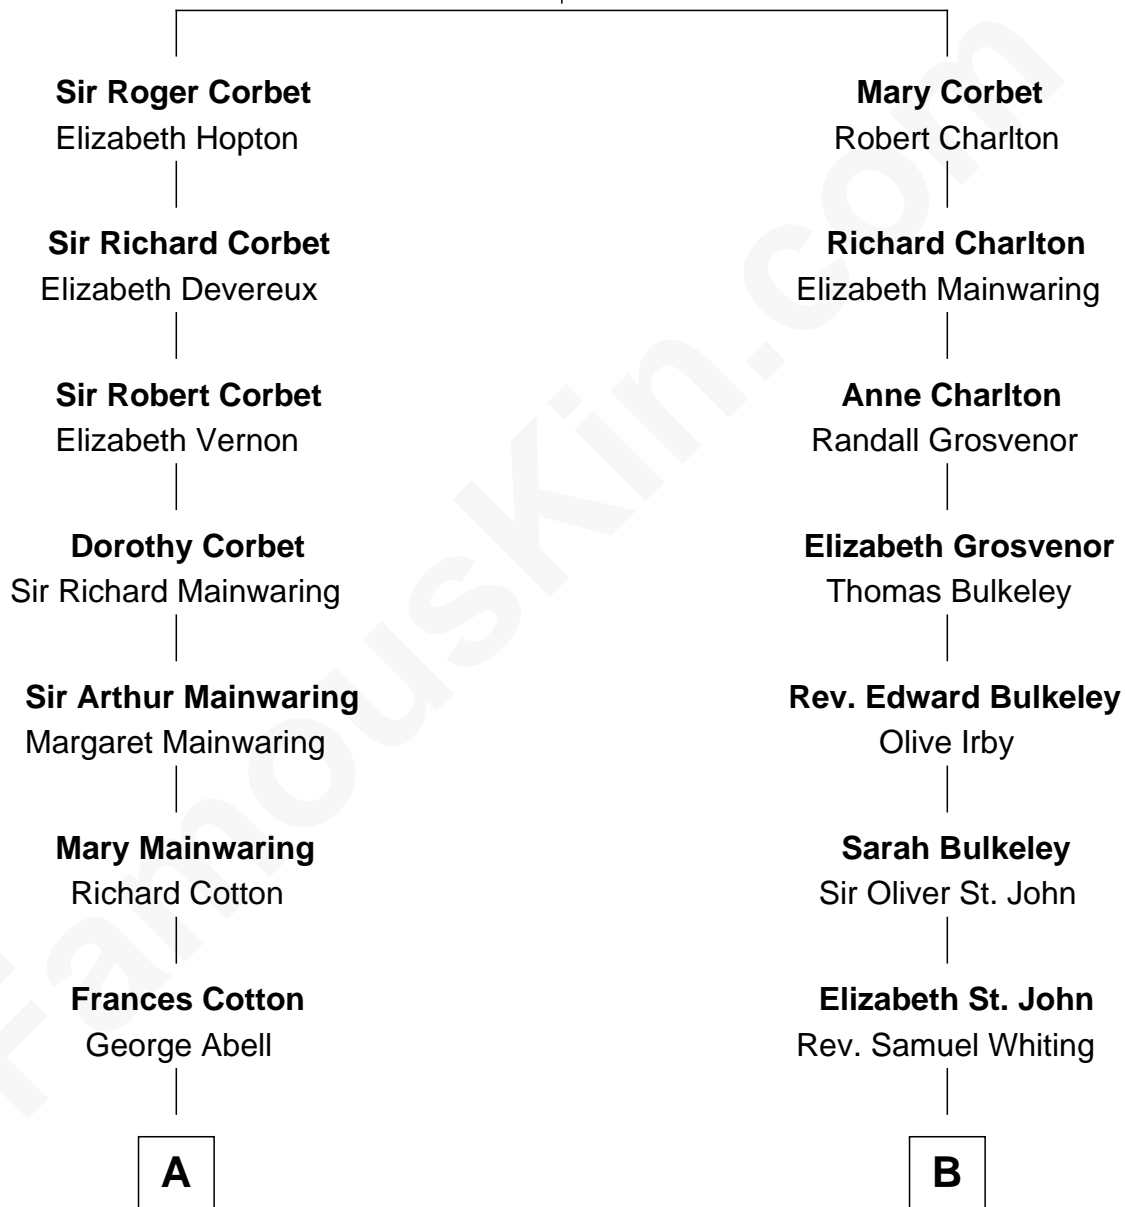

FamousKin.com

Relationship Chart of

J.P. Morgan, Jr.

American Banker and Philanthropist

15th cousin 3 times removed of

Kyra Sedgwick

TV and Movie Actress

Sir Robert Corbet

Margaret - - - - -

C

Henry Dwight Sedgwick

Patricia Ann Rosenwald

Kyra Sedgwick

TV and Movie Actress

FamousKin.com