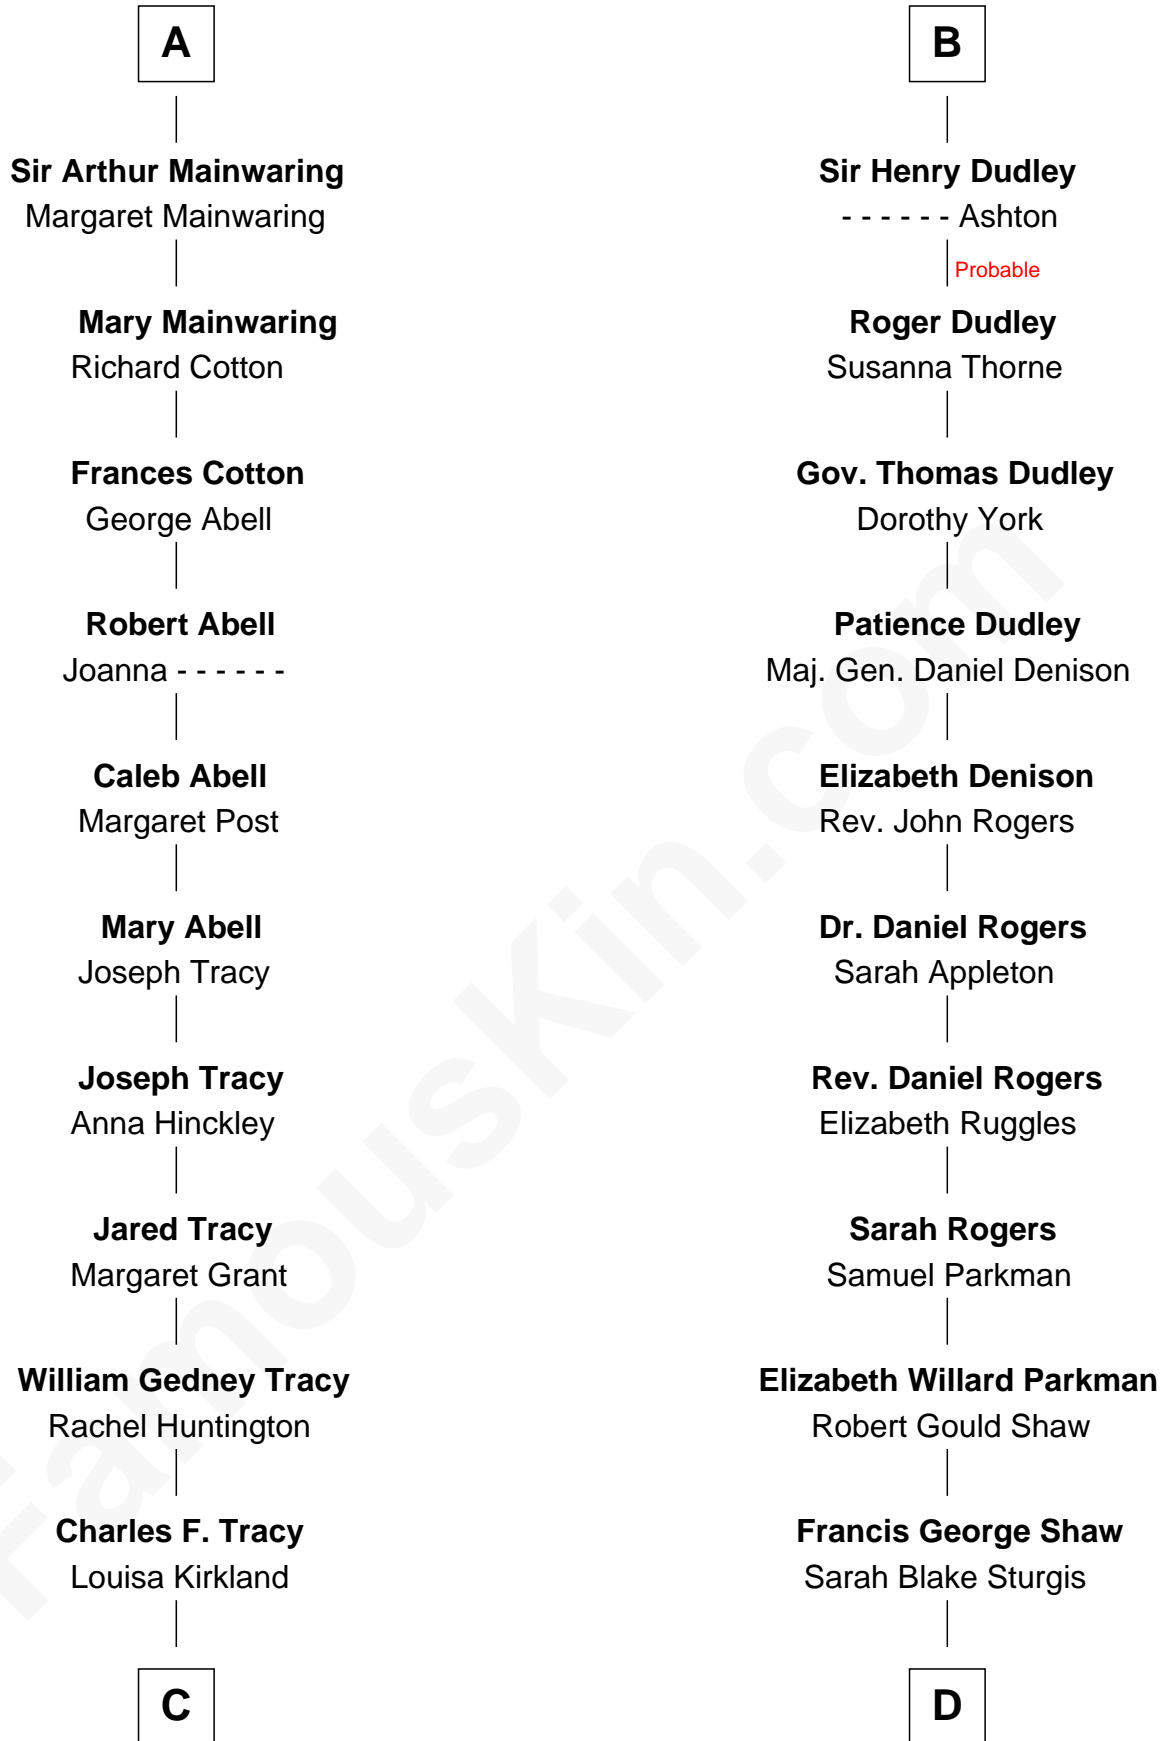

FamousKin.com

Relationship Chart of

J.P. Morgan, Jr.

American Banker and Philanthropist

18th cousin 3 times removed of

Kyra Sedgwick

TV and Movie Actress

Sir William de Ros
Margery de Badlesmere

C

Frances Louisa Tracy
John Pierpont Morgan

J.P. Morgan, Jr.
American Banker and Philanthropist

D

Susanna Shaw
Robert Bowne Minturn

Sarah May Minturn
Henry Dwight Sedgwick

Robert Minturn Sedgwick
Helen Peabody