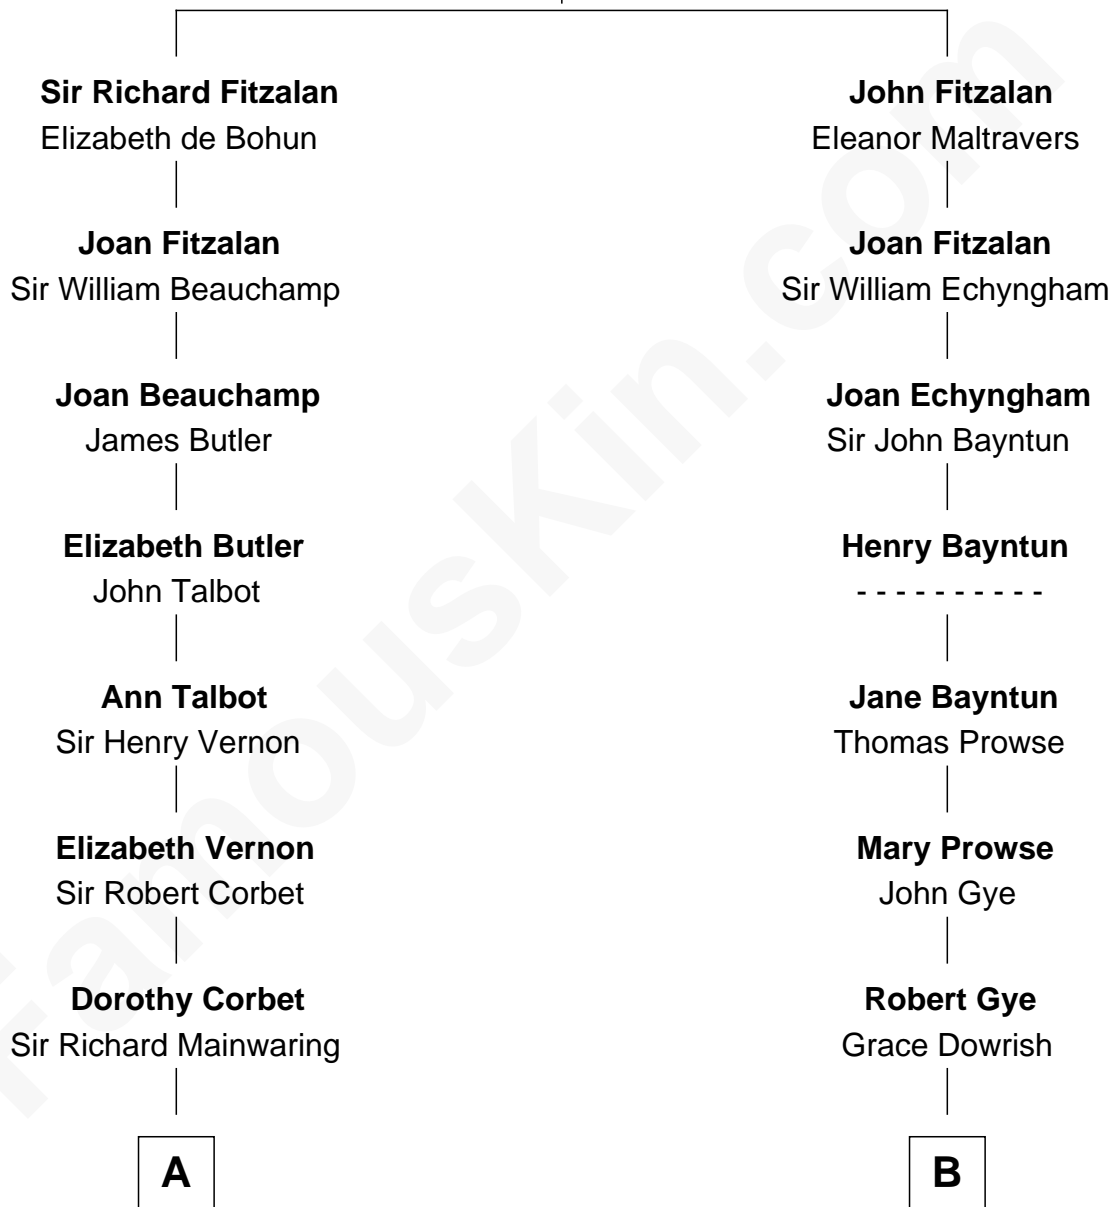

FamousKin.com

Relationship Chart of

J.P. Morgan, Jr.

American Banker and Philanthropist

18th cousin of

Kyra Sedgwick

TV and Movie Actress

Richard Fitzalan
Eleanor Plantagenet

C

Frances Louisa Tracy

John Pierpont Morgan

J.P. Morgan, Jr.

American Banker and Philanthropist

D

Henry Dwight Sedgwick

Patricia Ann Rosenwald