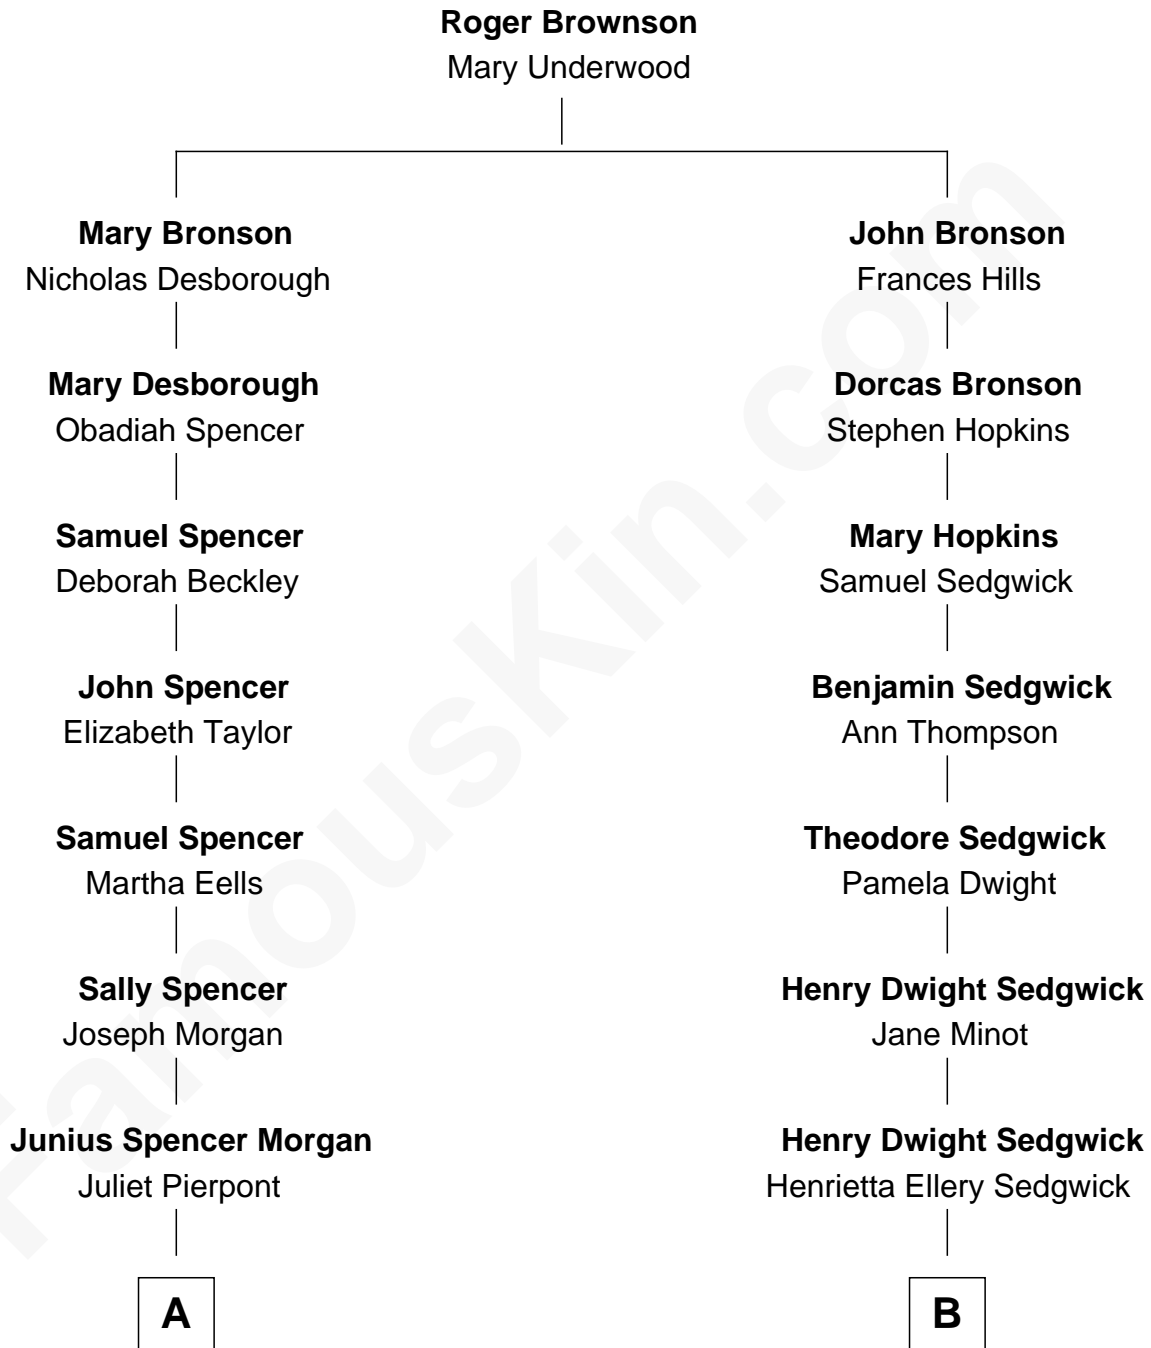

# FamousKin.com Relationship Chart of

**J.P. Morgan, Jr.**

*American Banker and Philanthropist*

8th cousin 2 times removed of

**Kyra Sedgwick**

*TV and Movie Actress*

**A**

**John Pierpont Morgan**

Frances Louisa Tracy

**J.P. Morgan, Jr.**

*American Banker and Philanthropist*

**B**

**Henry Dwight Sedgwick**

Sarah May Minturn

**Robert Minturn Sedgwick**

Helen Peabody

**Henry Dwight Sedgwick**

Patricia Ann Rosenwald

**Kyra Sedgwick**

*TV and Movie Actress*