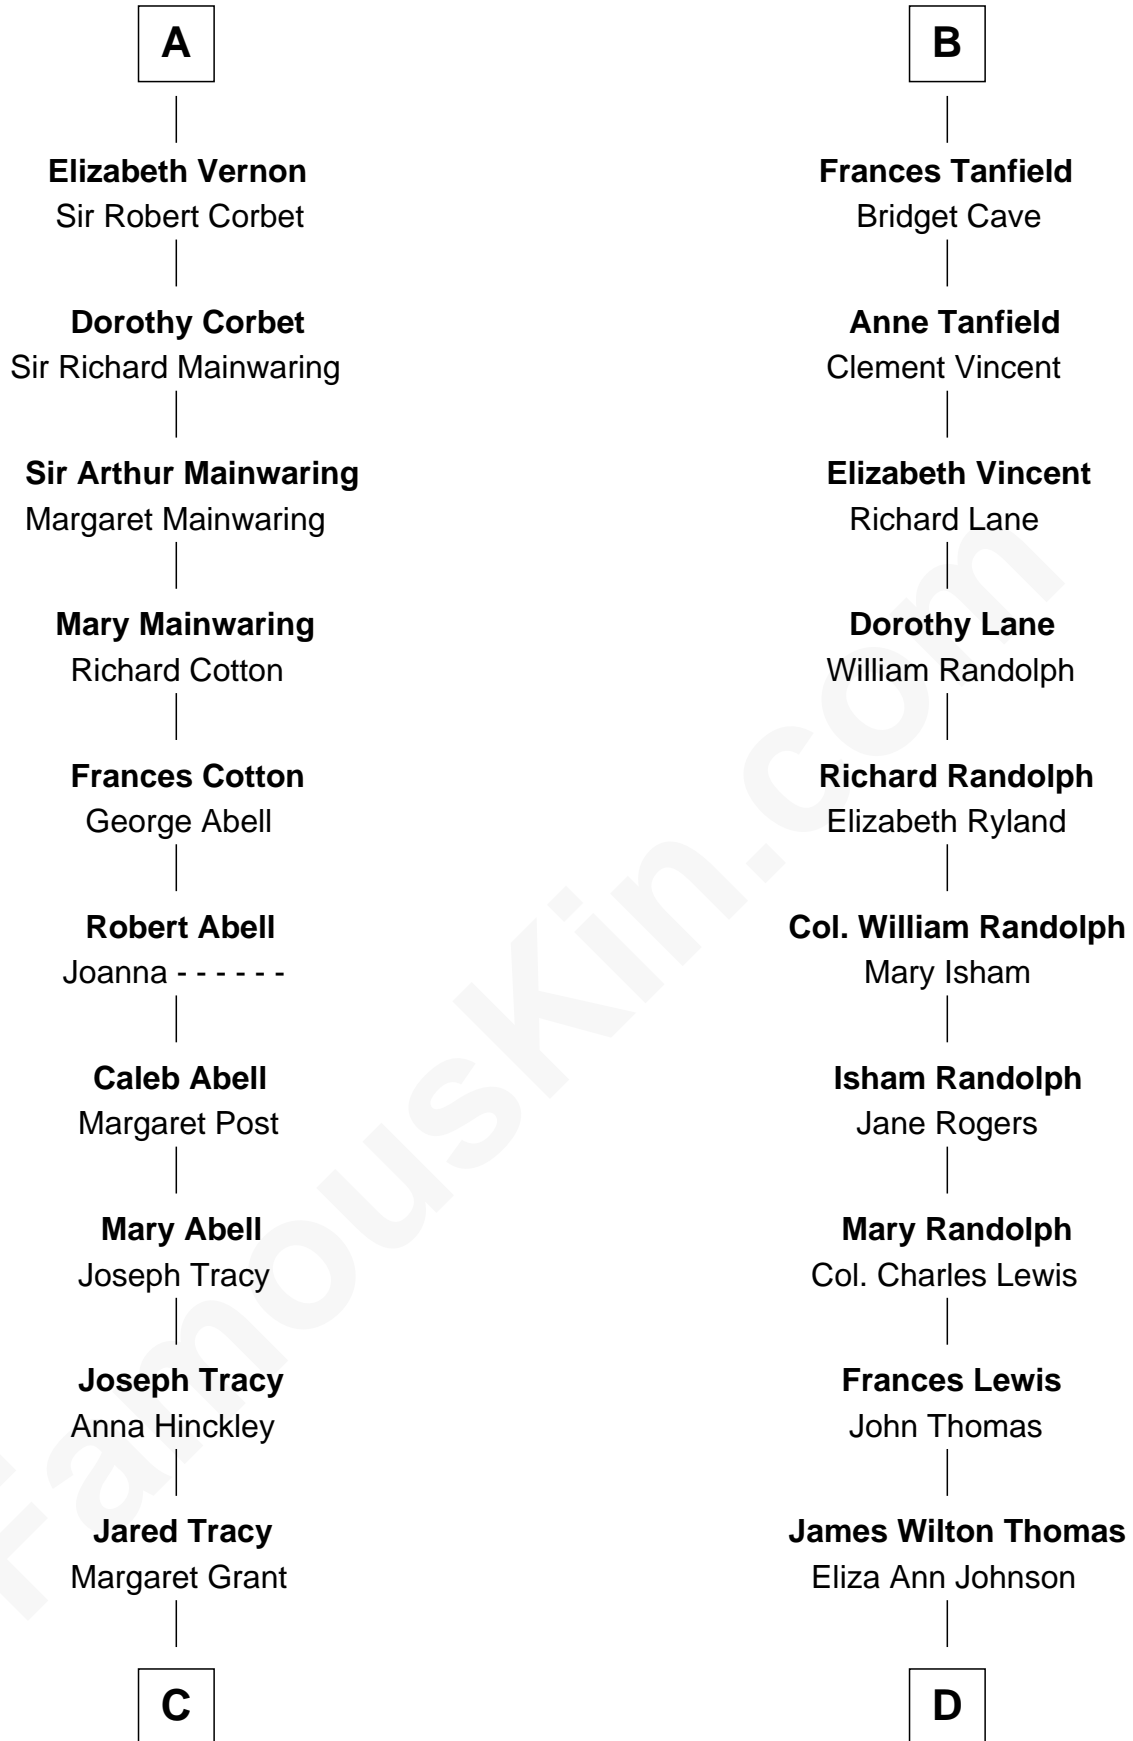

FamousKin.com Relationship Chart of

J.P. Morgan, Jr.

American Banker and Philanthropist

20th cousin 1 time removed of

Douglas Trumbull

Film Special Effects Pioneer

C

William Gedney Tracy

Virginia Ann Mildred Thomas

Walter Bowdoin Trumbull

Robert Morris Wilton Trumbull

Emily Shurtleff

Morris Kinnard Trumbull

Alice G. Greer

Donald Edmond Trumbull

Marcia Hunt