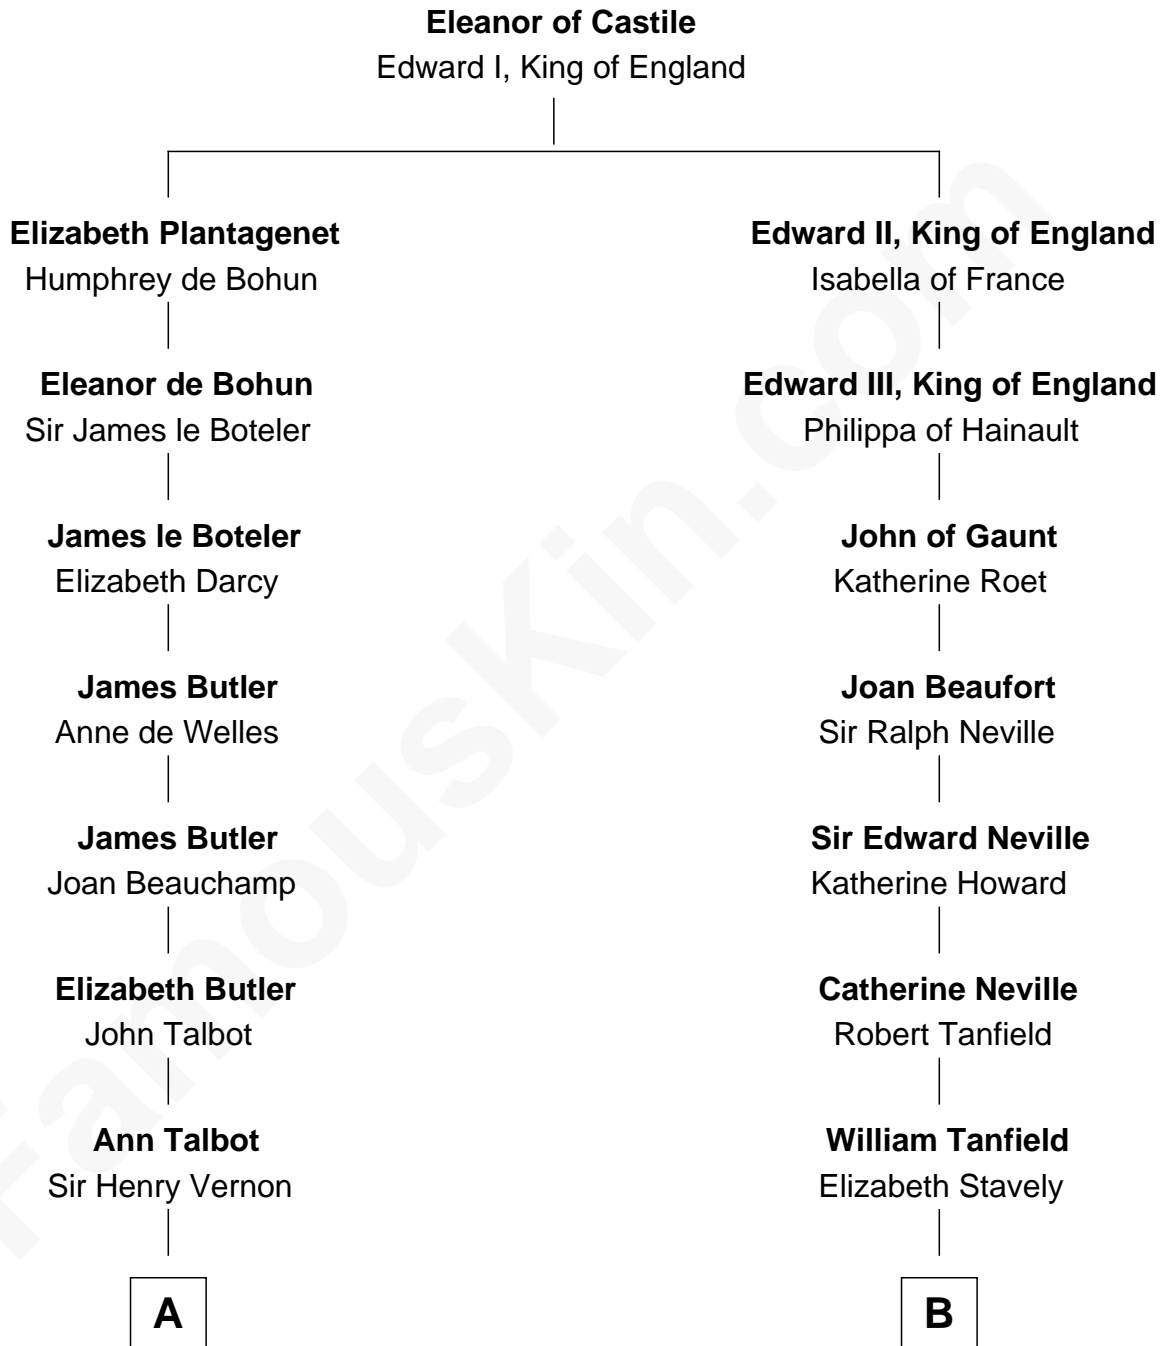

FamousKin.com Relationship Chart of

J.P. Morgan, Jr.

American Banker and Philanthropist

20th cousin 1 time removed of

Douglas Trumbull

Film Special Effects Pioneer

C

William Gedney Tracy

Rachel Huntington

Charles F. Tracy

Louisa Kirkland

Frances Louisa Tracy

John Pierpont Morgan

J.P. Morgan, Jr.

American Banker and Philanthropist

D

Virginia Ann Mildred Thomas

Walter Bowdoin Trumbull

Robert Morris Wilton Trumbull

Emily Shurtleff

Morris Kinnard Trumbull

Alice G. Greer

Donald Edmond Trumbull

Marcia Hunt