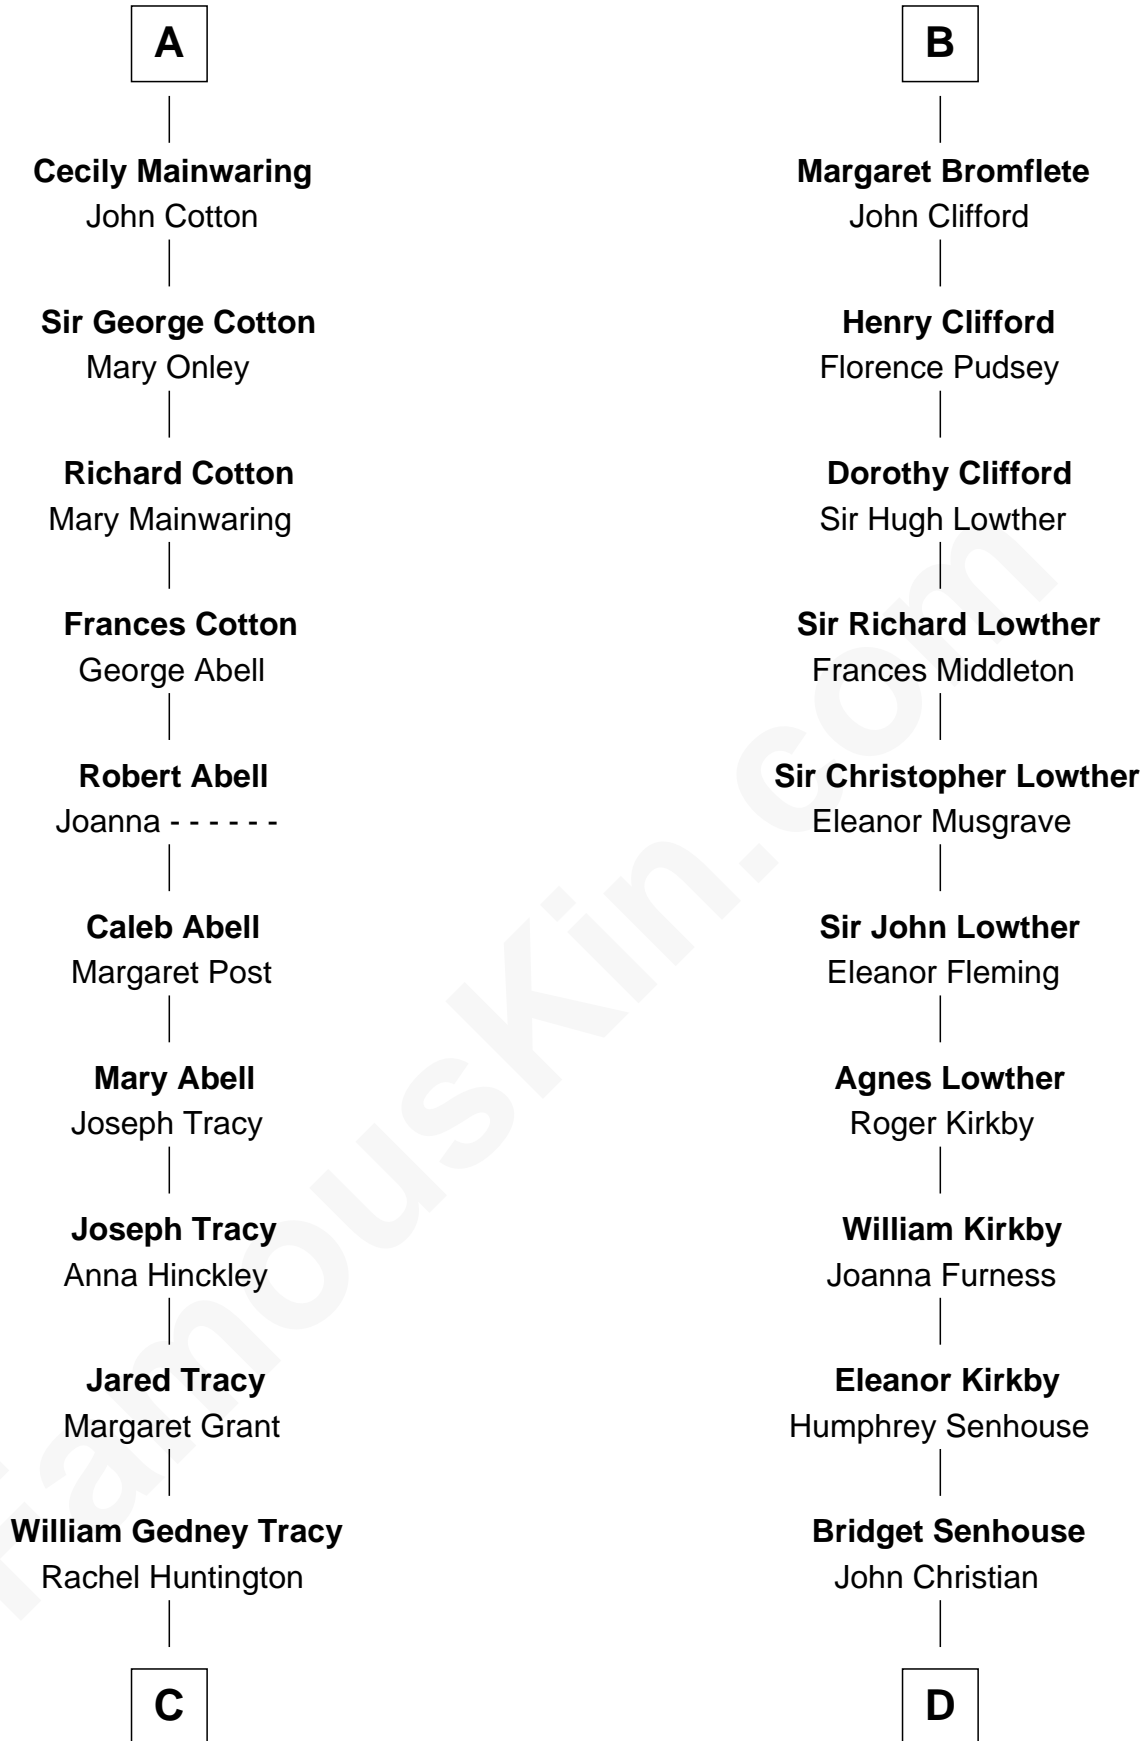

# FamousKin.com Relationship Chart of

**J.P. Morgan, Jr.**

*American Banker and Philanthropist*

18th cousin 1 time removed of

**Fletcher Christian**

*Leader of the mutiny on the Bounty*

**Sir Richard FitzRoy**

Rose de Dover

**C**

**Charles F. Tracy**  
Louisa Kirkland

**Frances Louisa Tracy**  
John Pierpont Morgan

**J.P. Morgan, Jr.**  
*American Banker and Philanthropist*

**D**

**Charles Christian**  
Anne Dixon

**Fletcher Christian**  
*Leader of the mutiny on the Bounty*

FamousKin.com