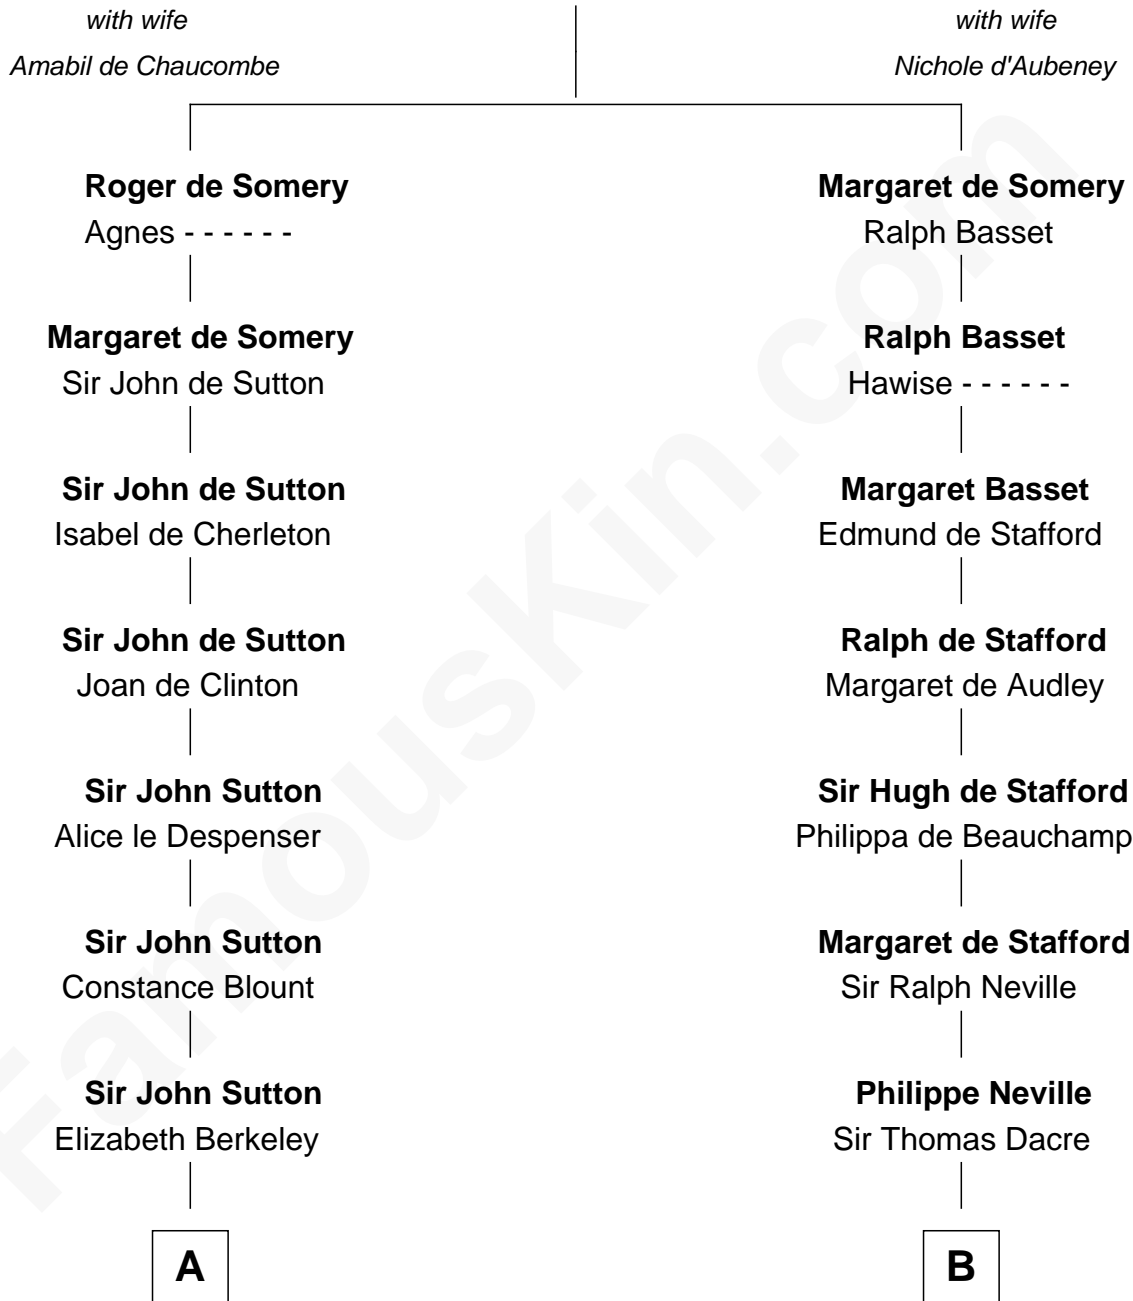

FamousKin.com

Relationship Chart of

J.P. Morgan, Jr.

American Banker and Philanthropist

19th cousin 1 time removed of

Fletcher Christian

Leader of the mutiny on the Bounty

Sir Roger de Somery

C

William Gedney Tracy

Rachel Huntington

Charles F. Tracy

Louisa Kirkland

Frances Louisa Tracy

John Pierpont Morgan

J.P. Morgan, Jr.