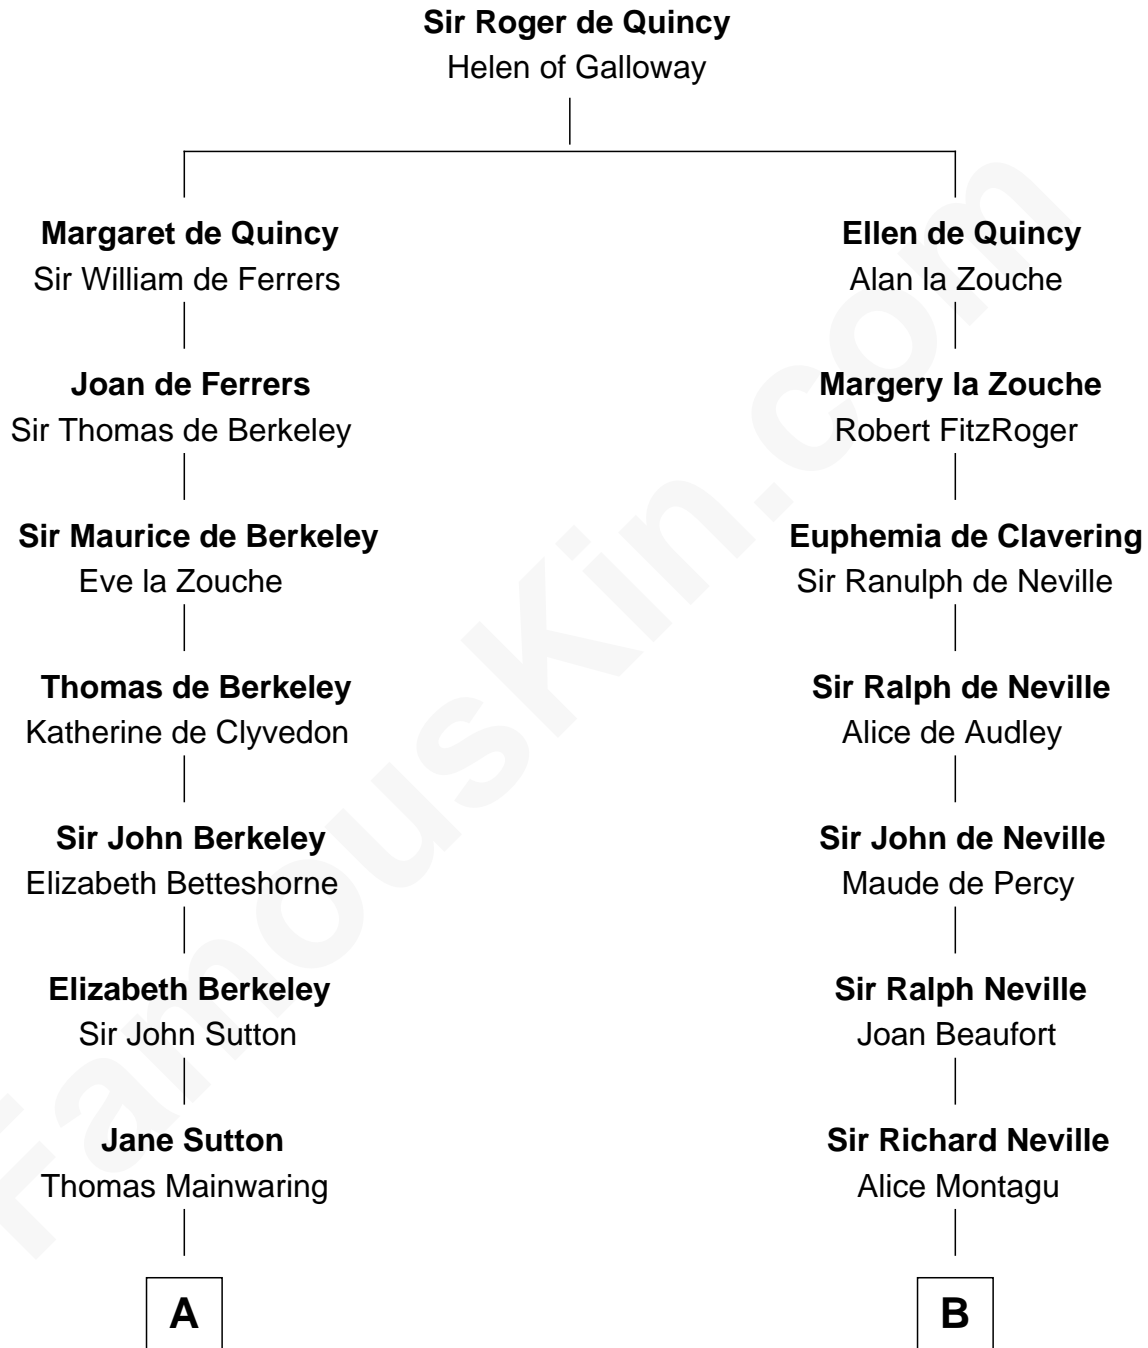

FamousKin.com Relationship Chart of

J.P. Morgan, Jr.

American Banker and Philanthropist

18th cousin 1 time removed of

Fletcher Christian

Leader of the mutiny on the Bounty

C

Charles F. Tracy
Louisa Kirkland

Frances Louisa Tracy
John Pierpont Morgan

J.P. Morgan, Jr.
American Banker and Philanthropist

D

Charles Christian
Anne Dixon

Fletcher Christian
Leader of the mutiny on the Bounty

FamousKin.com