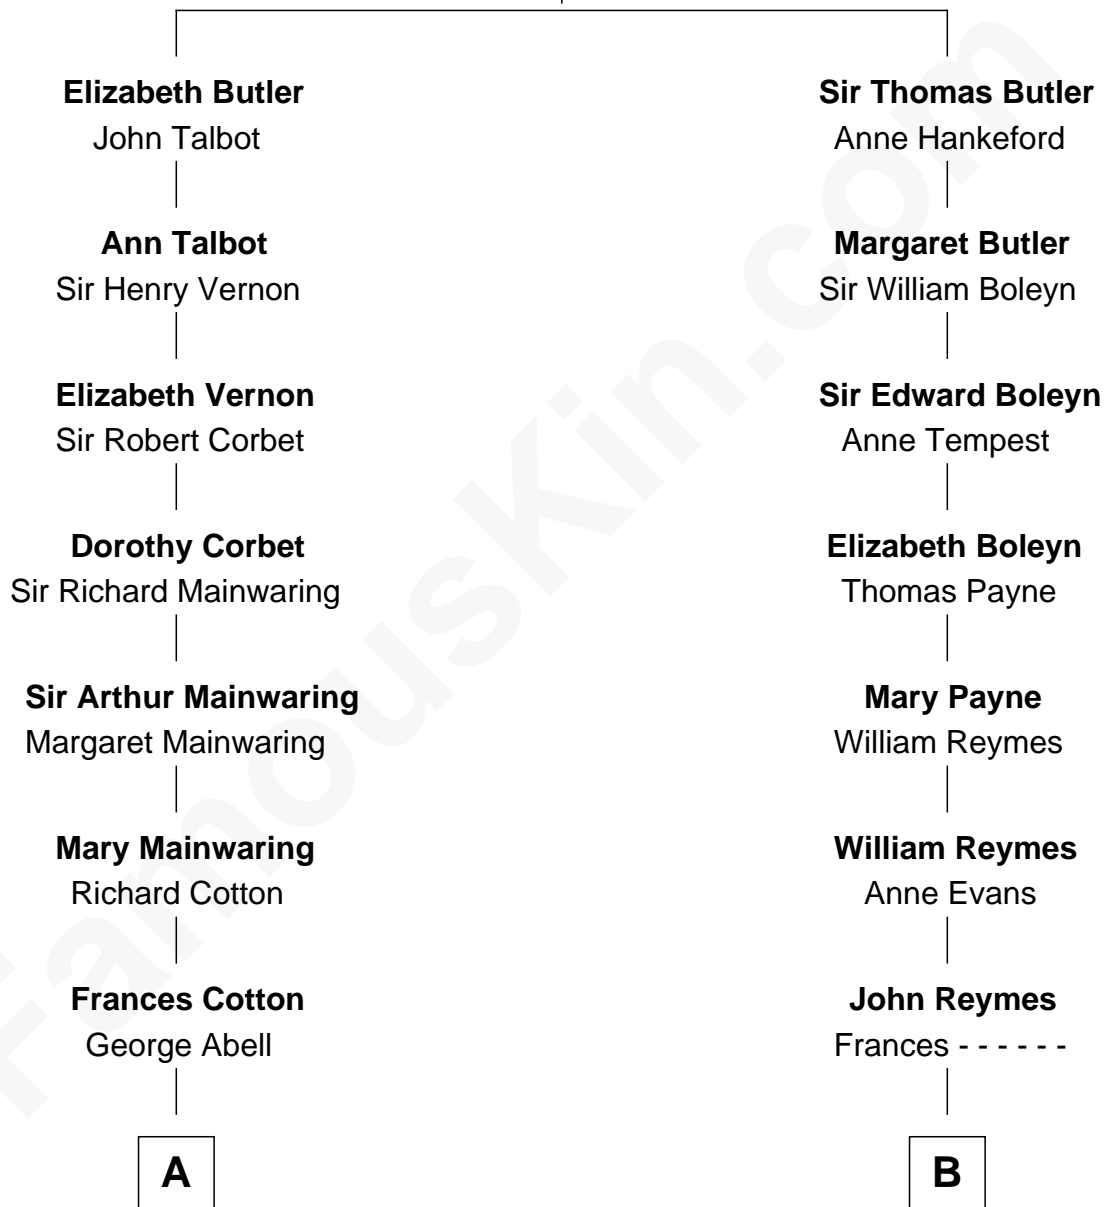

# FamousKin.com Relationship Chart of

**J.P. Morgan, Jr.**

*American Banker and Philanthropist*

15th cousin 2 times removed of

**David Crosby**

*Singer and Songwriter*

**James Butler**  
Joan Beauchamp

David Crosby photo by [Tony Morelli](#) ([CC BY-SA 2.0](#))