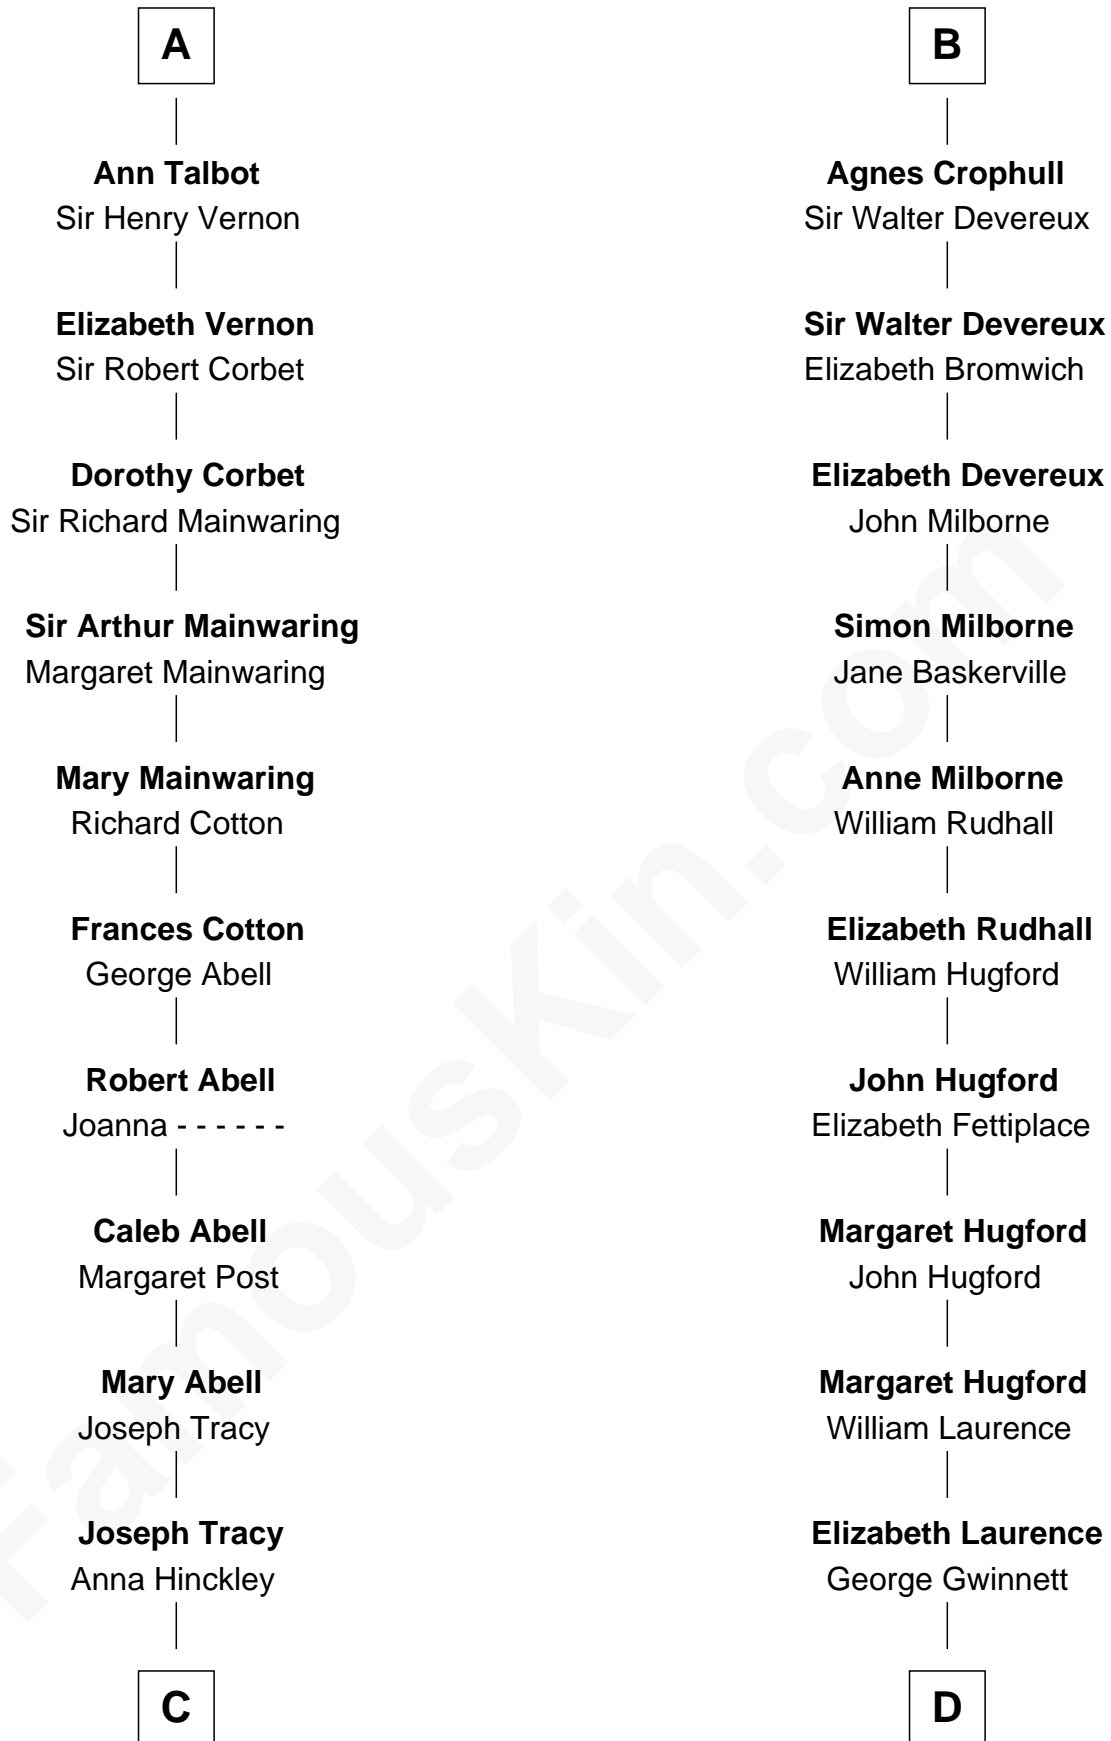

FamousKin.com

Relationship Chart of

J.P. Morgan, Jr.

American Banker and Philanthropist

20th cousin 1 time removed of

Button Gwinnett

Signer of the Declaration of Independence

C

Jared Tracy
Margaret Grant

William Gedney Tracy
Rachel Huntington

Charles F. Tracy
Louisa Kirkland

Frances Louisa Tracy
John Pierpont Morgan

J.P. Morgan, Jr.
American Banker and Philanthropist

D

George Gwinnett
Elizabeth Randle