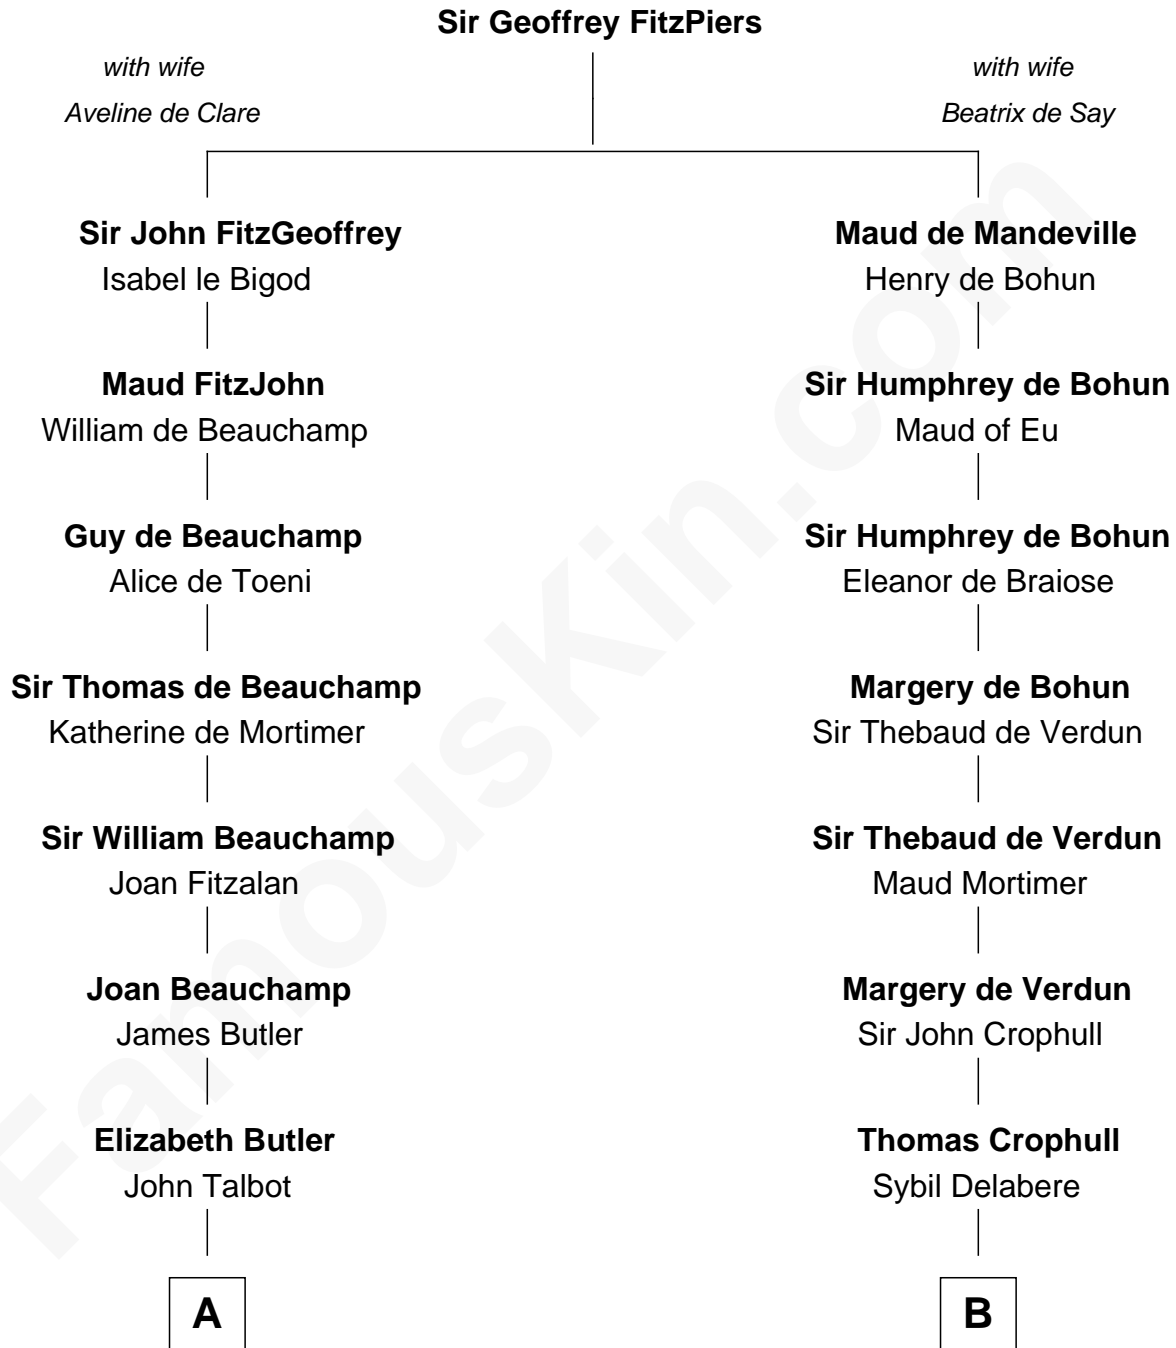

FamousKin.com

Relationship Chart of

J.P. Morgan, Jr.

American Banker and Philanthropist

20th cousin 1 time removed of

Button Gwinnett

Signer of the Declaration of Independence

C

Jared Tracy
Margaret Grant

William Gedney Tracy
Rachel Huntington

Charles F. Tracy
Louisa Kirkland

Frances Louisa Tracy
John Pierpont Morgan

J.P. Morgan, Jr.
American Banker and Philanthropist

D

George Gwinnett
Elizabeth Randle