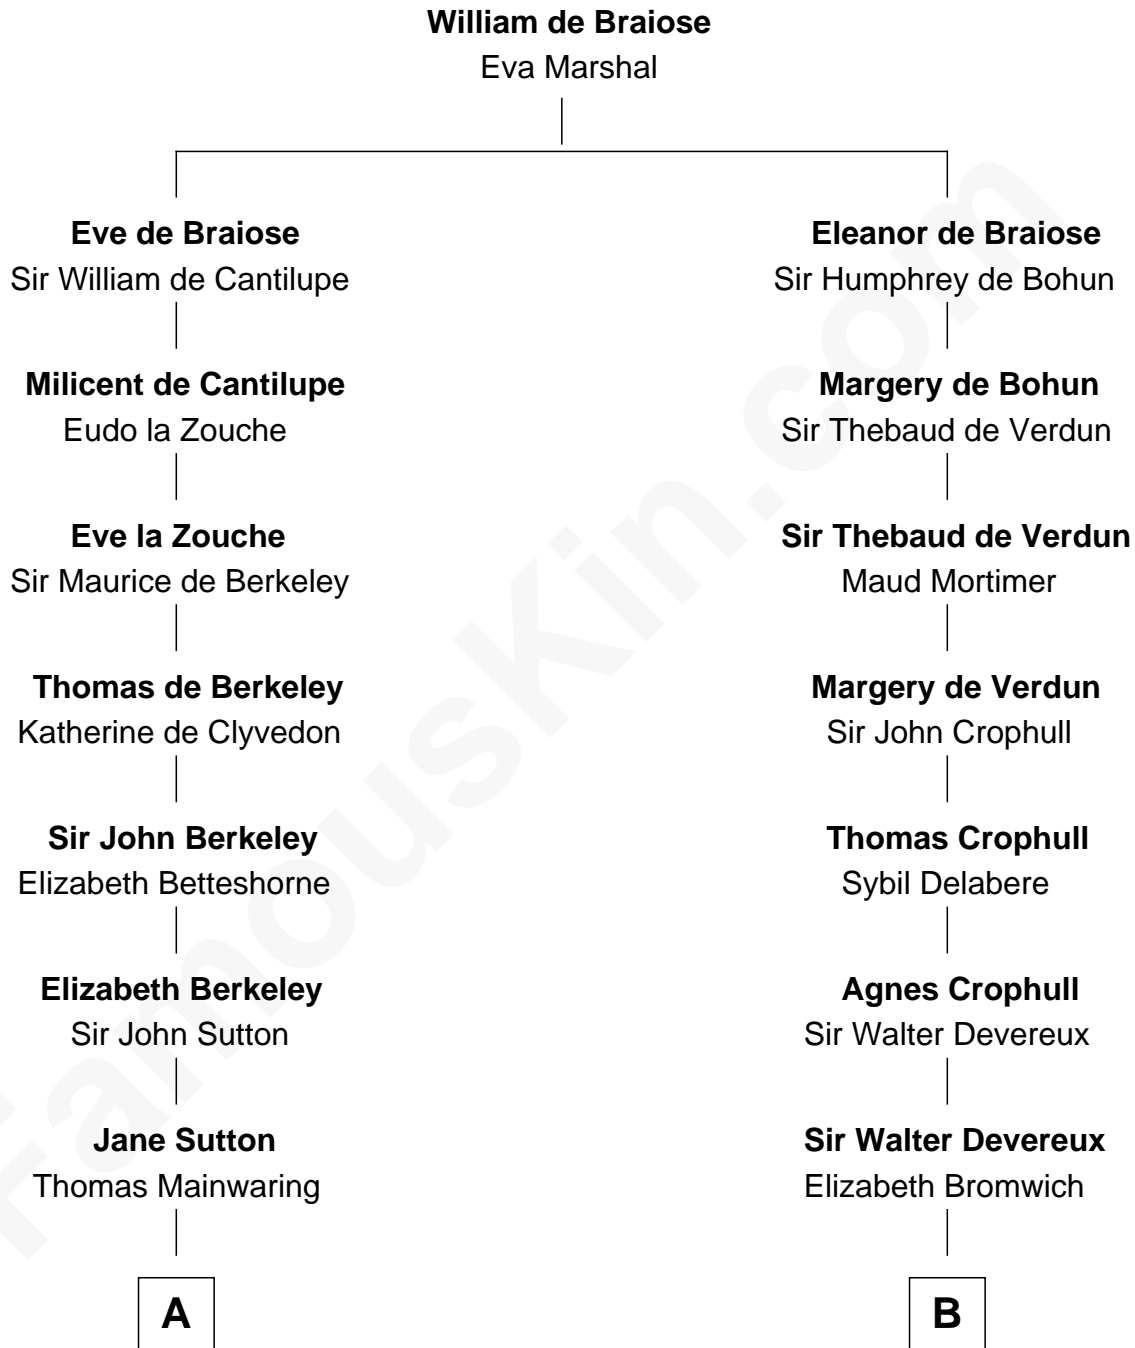

# FamousKin.com Relationship Chart of

**J.P. Morgan, Jr.**

*American Banker and Philanthropist*

18th cousin 1 time removed of

**Button Gwinnett**

*Signer of the Declaration of Independence*

**C**

**Charles F. Tracy**  
Louisa Kirkland

**Frances Louisa Tracy**  
John Pierpont Morgan

**J.P. Morgan, Jr.**  
*American Banker and Philanthropist*

**D**

**Rev. Samuel Gwinnett**  
Anne Eames

**Button Gwinnett**  
*Signer of Declaration of Independence*