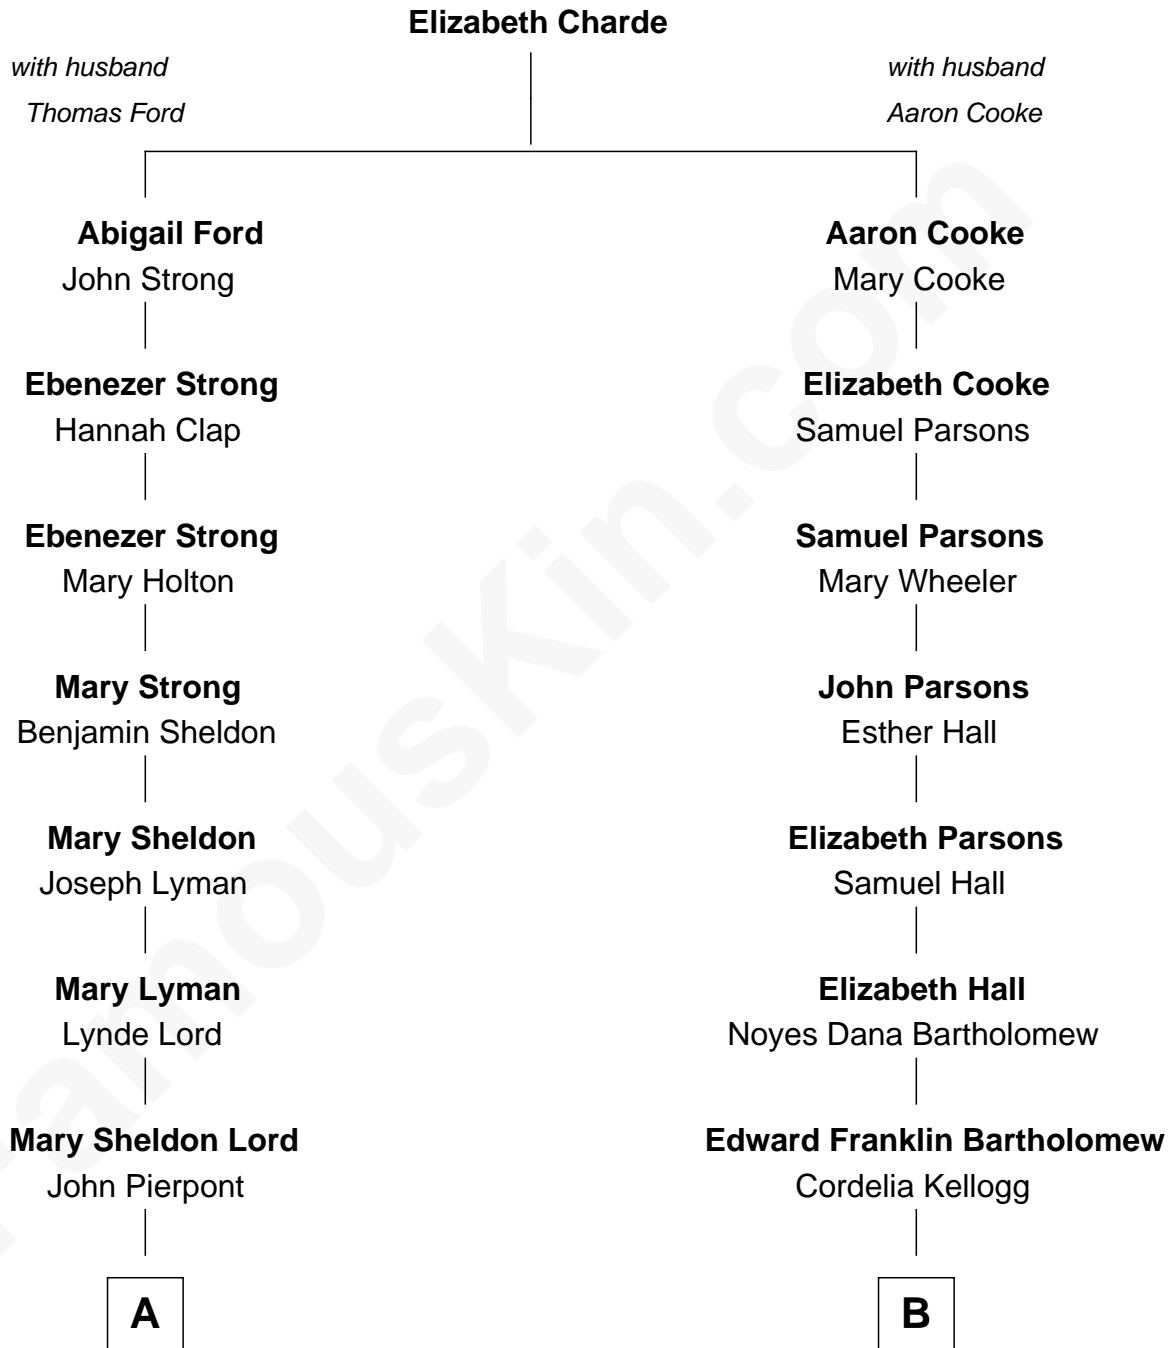

FamousKin.com Relationship Chart of

J.P. Morgan, Jr.

American Banker and Philanthropist

9th cousin 1 time removed of

Clint Eastwood

TV & Film Actor and Director

A

Juliet Pierpont
Junius Spencer Morgan

John Pierpont Morgan
Frances Louisa Tracy

J.P. Morgan, Jr.
American Banker and Philanthropist

B

Sophia Aurelia Bartholomew
Charles Claude Runner

Waldo Errol Runner
Virginia May McClanahan

Margaret Ruth Runner
Clinton Eastwood