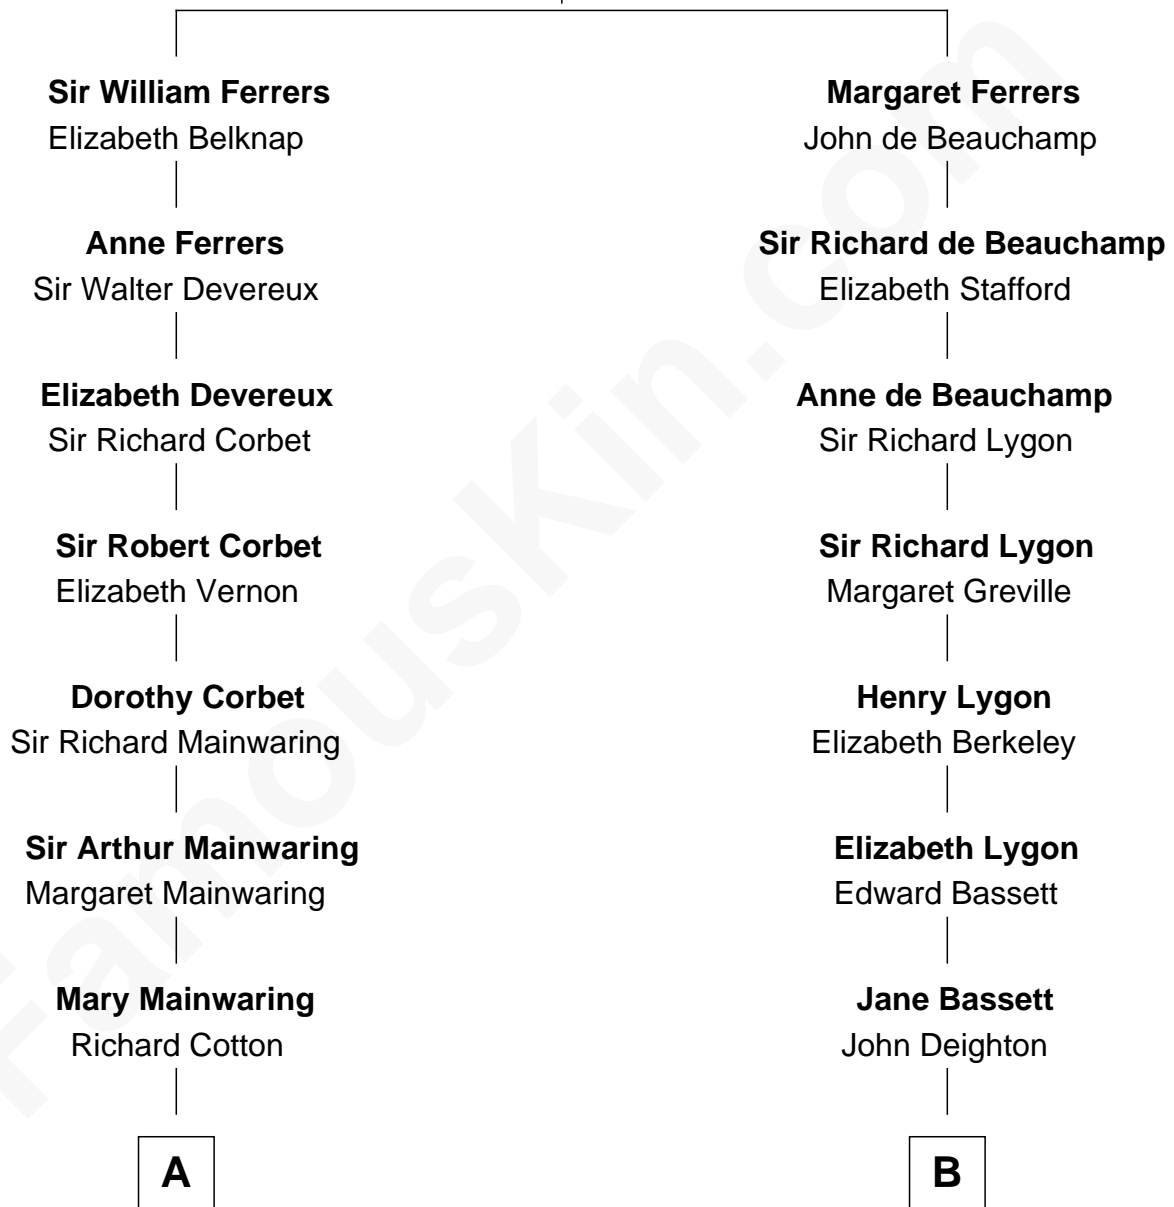

# FamousKin.com Relationship Chart of

**J.P. Morgan, Jr.**

*American Banker and Philanthropist*

16th cousin 3 times removed of

**Michael Lookinland**

*TV Actor*

**Sir Edmund Ferrers**

Ellen Roche

**C**

**Orrin Paul Lookinland**

Madeline Tait

**Paul Russell Lookinland**

Karen Ruth McKinney

**Michael Lookinland**

*TV Actor*

FamousKin.com