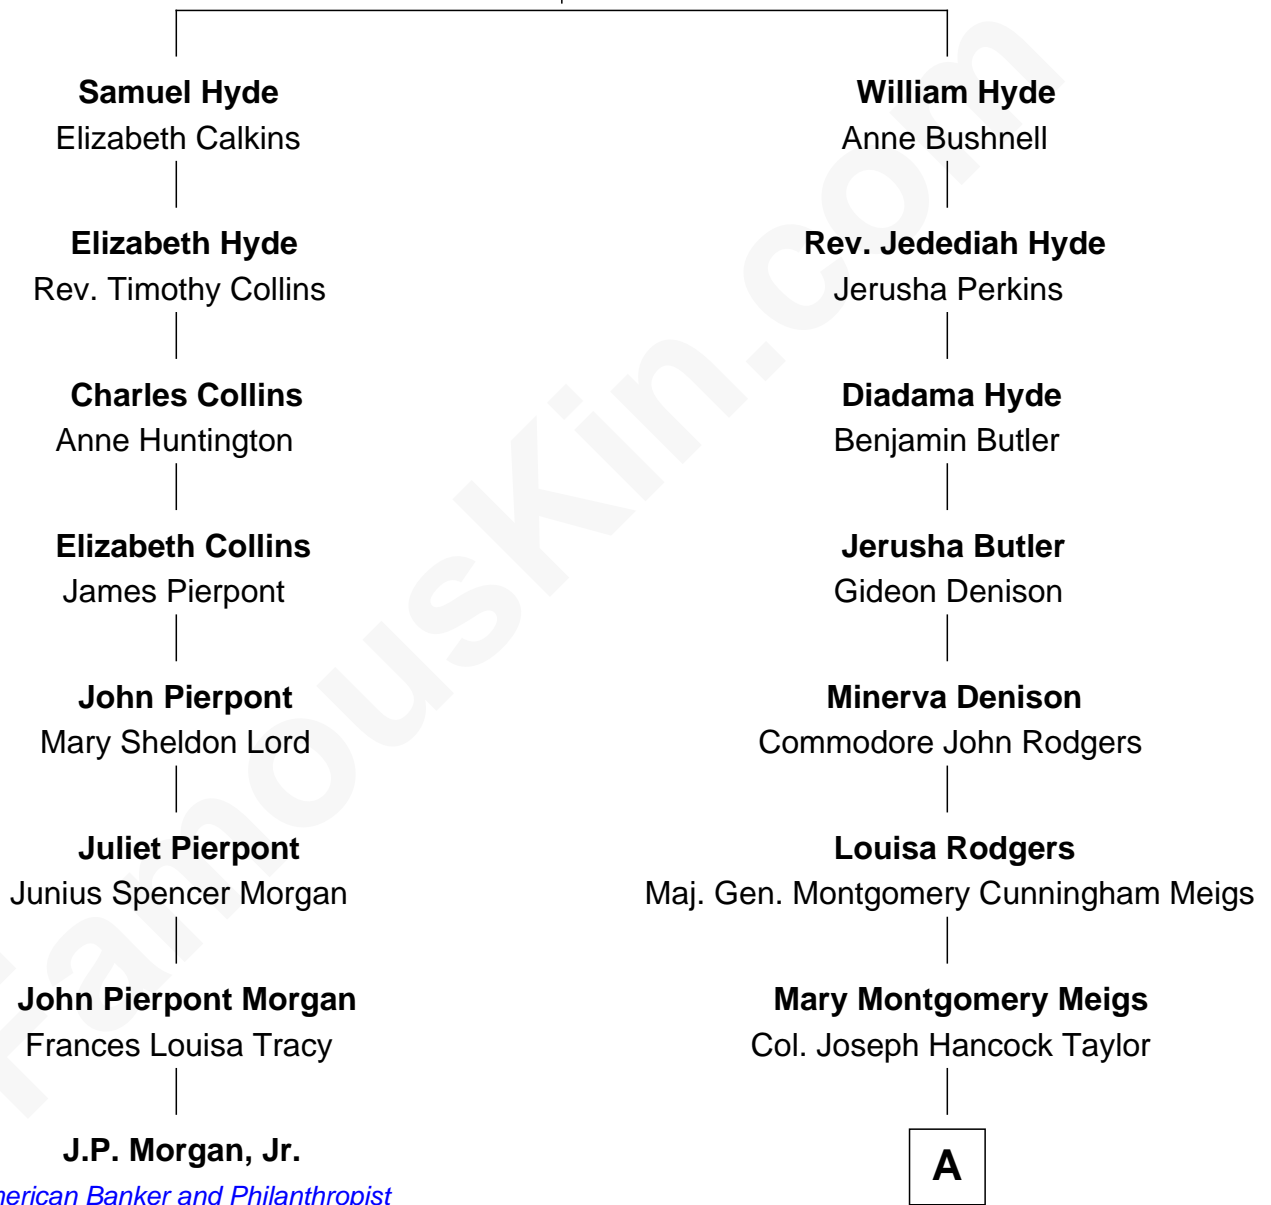

FamousKin.com Relationship Chart of

J.P. Morgan, Jr.

American Banker and Philanthropist

7th cousin 3 times removed of

Parker Stevenson

TV and Movie Actor

Samuel Hyde

Jane Lee

A

—
Evelyn Taylor

Eli Kirk Price

—
Philip Price

Sarah Meade Harrison

—
Sarah Meade Price

Richard Stevenson Parker

—
Parker Stevenson