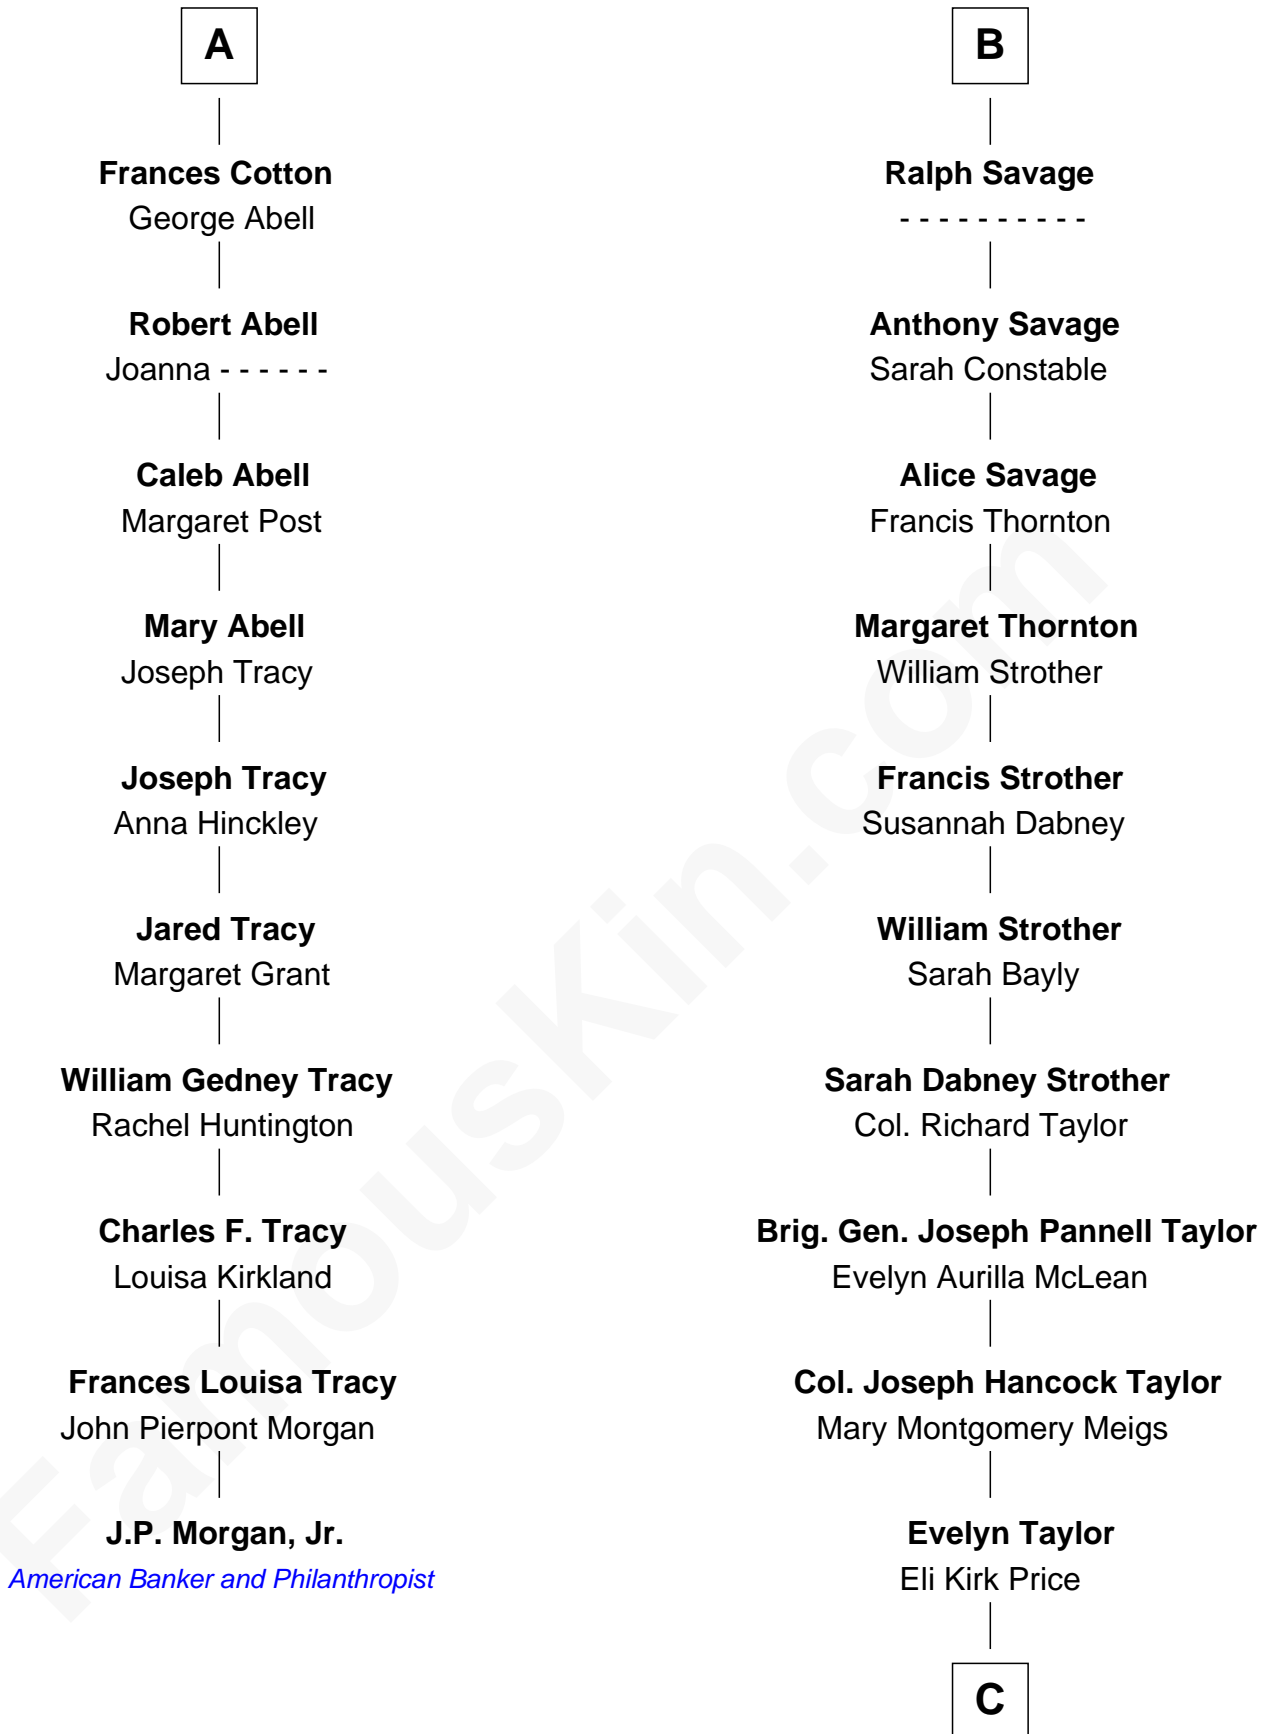

# FamousKin.com Relationship Chart of

**J.P. Morgan, Jr.**

*American Banker and Philanthropist*

**16th cousin 3 times removed of**

**Parker Stevenson**

*TV and Movie Actor*

**Sir Edmund Ferrers**

Ellen Roche

**C**

Philip Price

Sarah Meade Harrison

Sarah Meade Price

Richard Stevenson Parker

Parker Stevenson

*TV and Movie Actor*

FamousKin.com