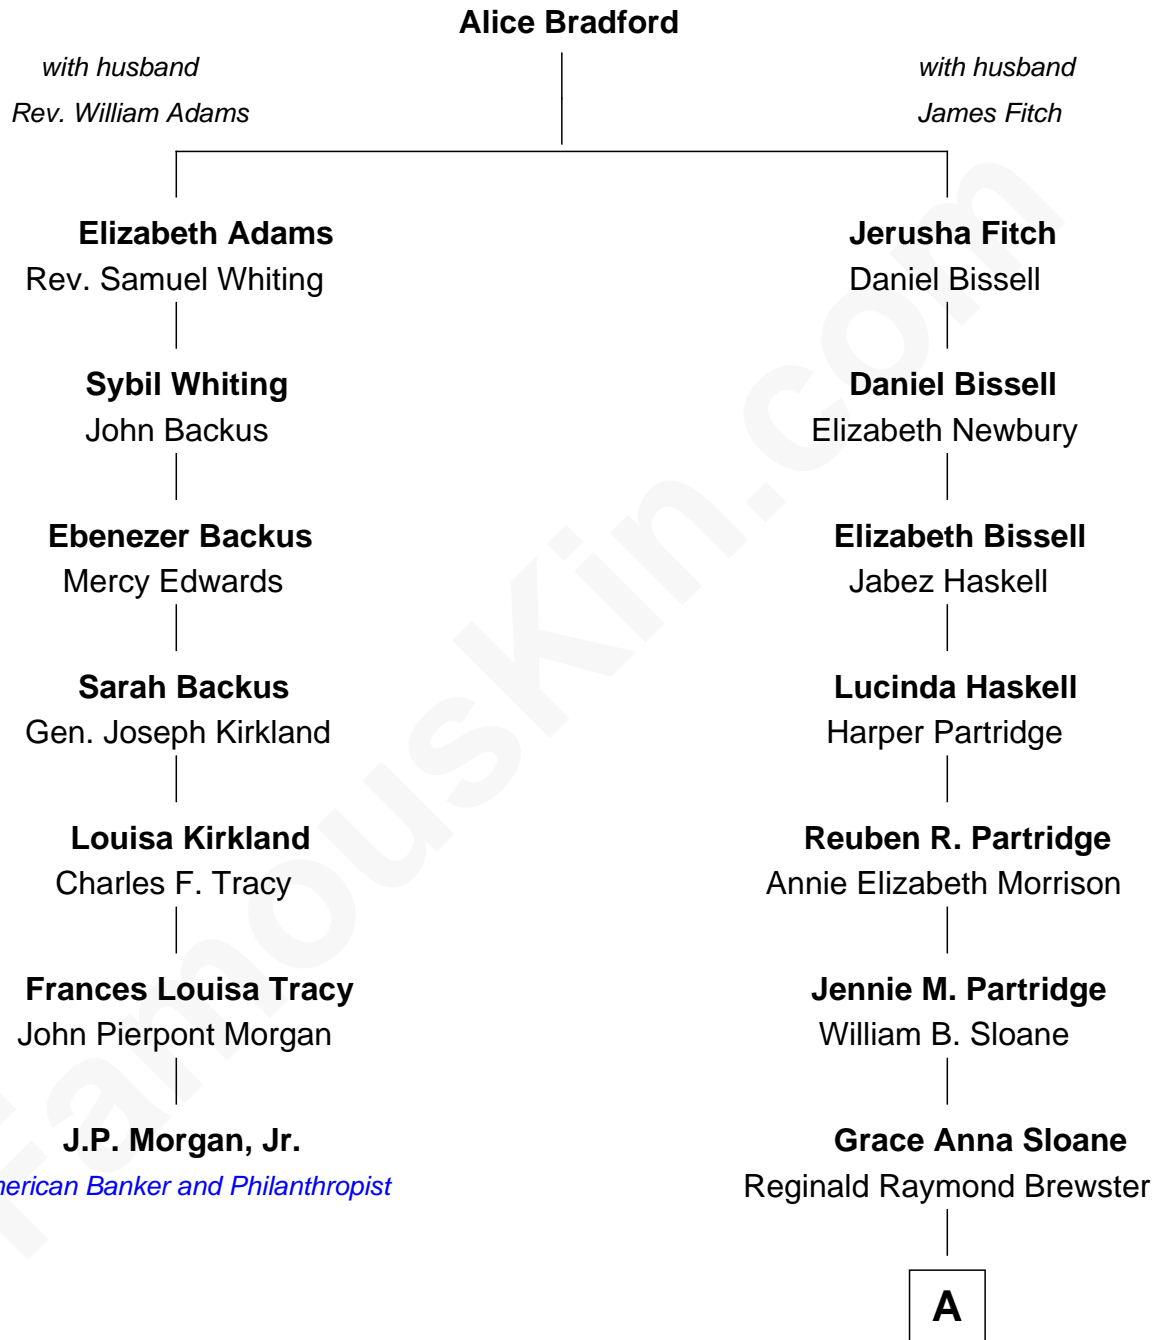

# FamousKin.com Relationship Chart of

**J.P. Morgan, Jr.**

*American Banker and Philanthropist*

6th cousin 2 times removed of

**Diane Brewster**

*TV and Movie Actress*

**A**

Phillip Sloane Brewster

Geraldine Craddock

**Diane Brewster**

*TV and Movie Actress*

FamousKin.com