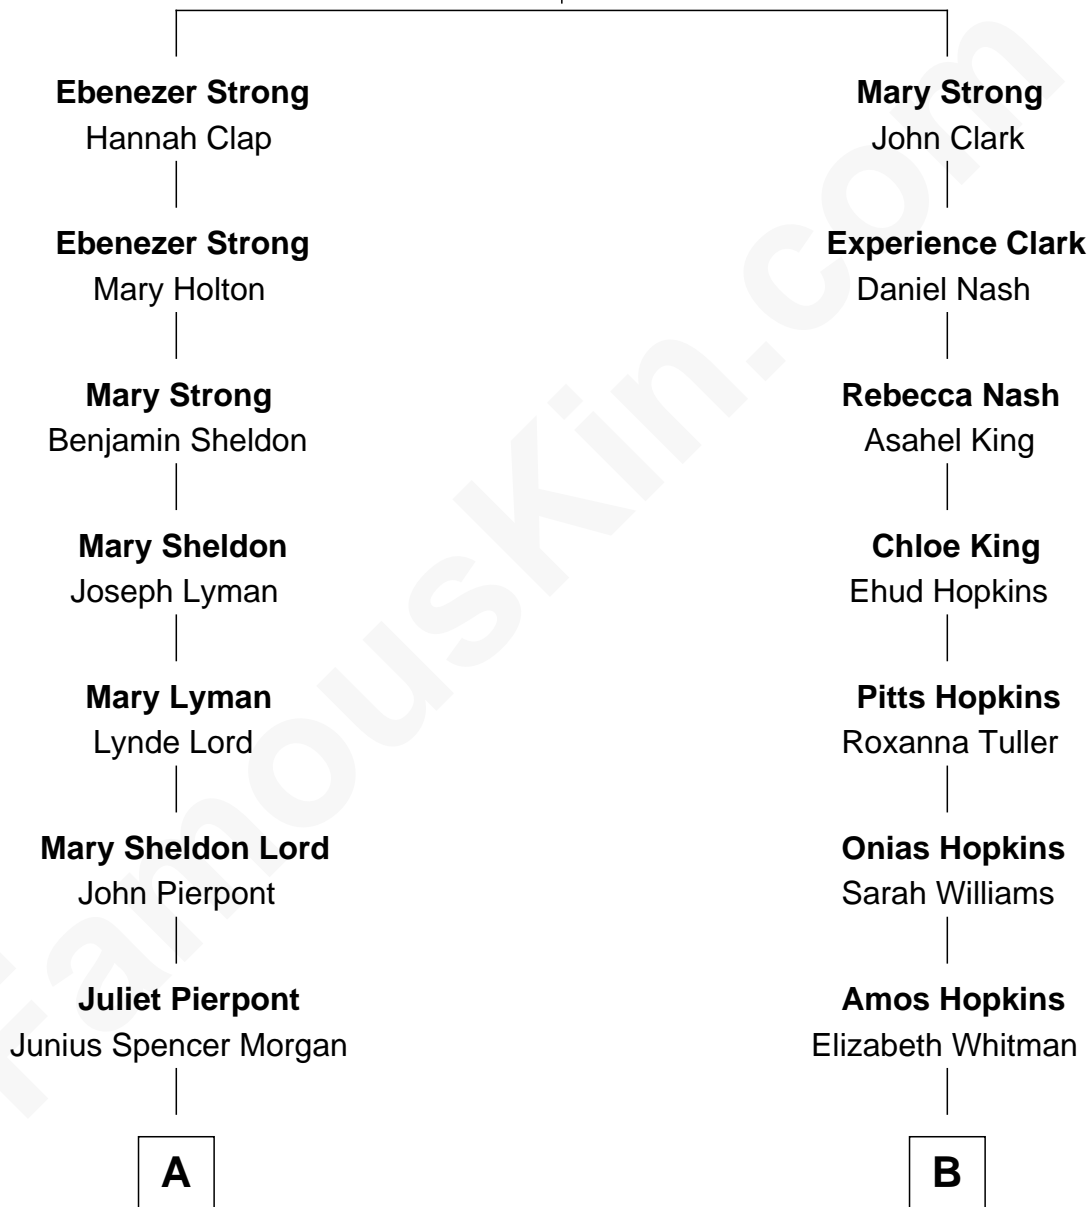

FamousKin.com Relationship Chart of

J.P. Morgan, Jr.

American Banker and Philanthropist

8th cousin 4 times removed of

Taylor Lautner

TV and Movie Actor

John Strong

Abigail Ford

A

John Pierpont Morgan
Frances Louisa Tracy

J.P. Morgan, Jr.
American Banker and Philanthropist

B

Violetta M. Hopkins
Arthur Himebaugh

Emily Jane Himebaugh
Cleon B. Soules

Helen Elizabeth Soules
Andrew J. Bos