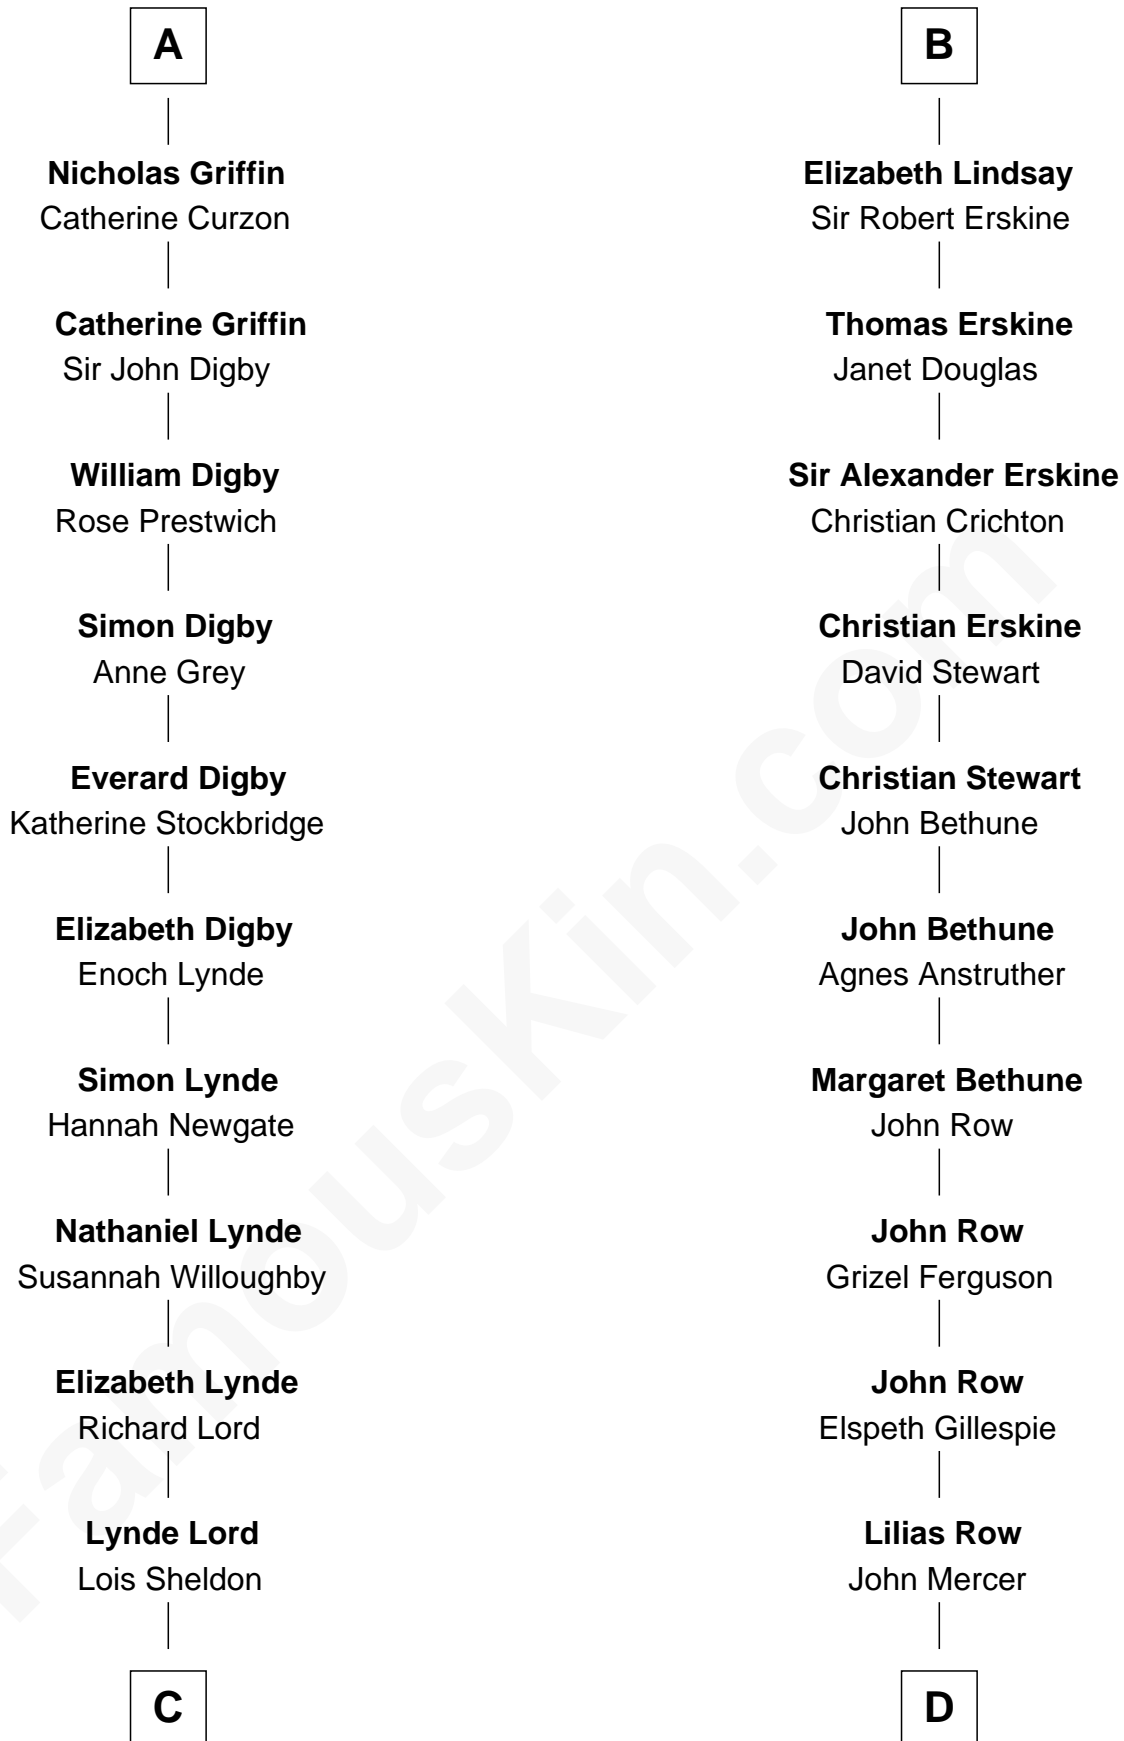

# FamousKin.com Relationship Chart of

**J.P. Morgan, Jr.**

*American Banker and Philanthropist*

19th cousin 2 times removed of

**General Hugh Mercer**

*American Revolution*

**David of Huntingdon**

Maud of Chester

**C**

**Lynde Lord**  
Mary Lyman

**Mary Sheldon Lord**  
John Pierpont

**Juliet Pierpont**  
Junius Spencer Morgan

**John Pierpont Morgan**  
Frances Louisa Tracy

**J.P. Morgan, Jr.**  
*American Banker and Philanthropist*

**D**

**Thomas Mercer**  
Isabel Smith

**William Mercer**  
Anne Munro

**General Hugh Mercer**  
*American Revolution*

FamousKin.com