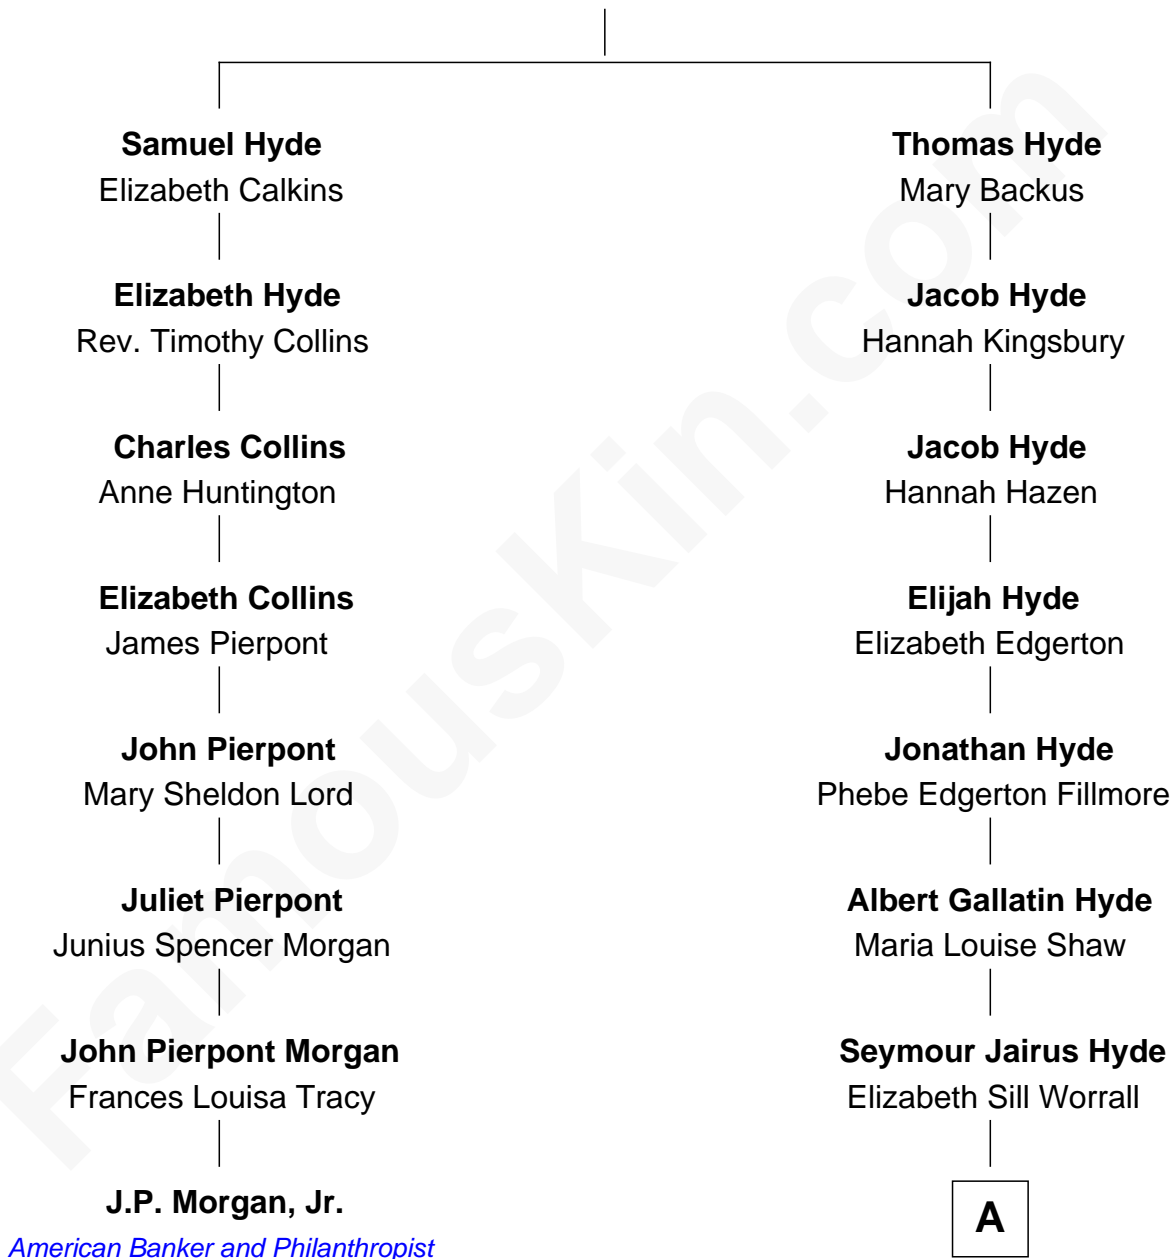

# FamousKin.com Relationship Chart of

**J.P. Morgan, Jr.**

*American Banker and Philanthropist*

7th cousin 2 times removed of

**Glenn Close**

*Movie, Television, and Stage Actress*

**Samuel Hyde**

Jane Lee

A

Elizabeth Hyde

Charles Arthur Moore

Elizabeth Mary H. Moore

Dr. William Taliaferro Close

Glenn Close

*Movie, Television, and Stage Actress*

FamousKin.com